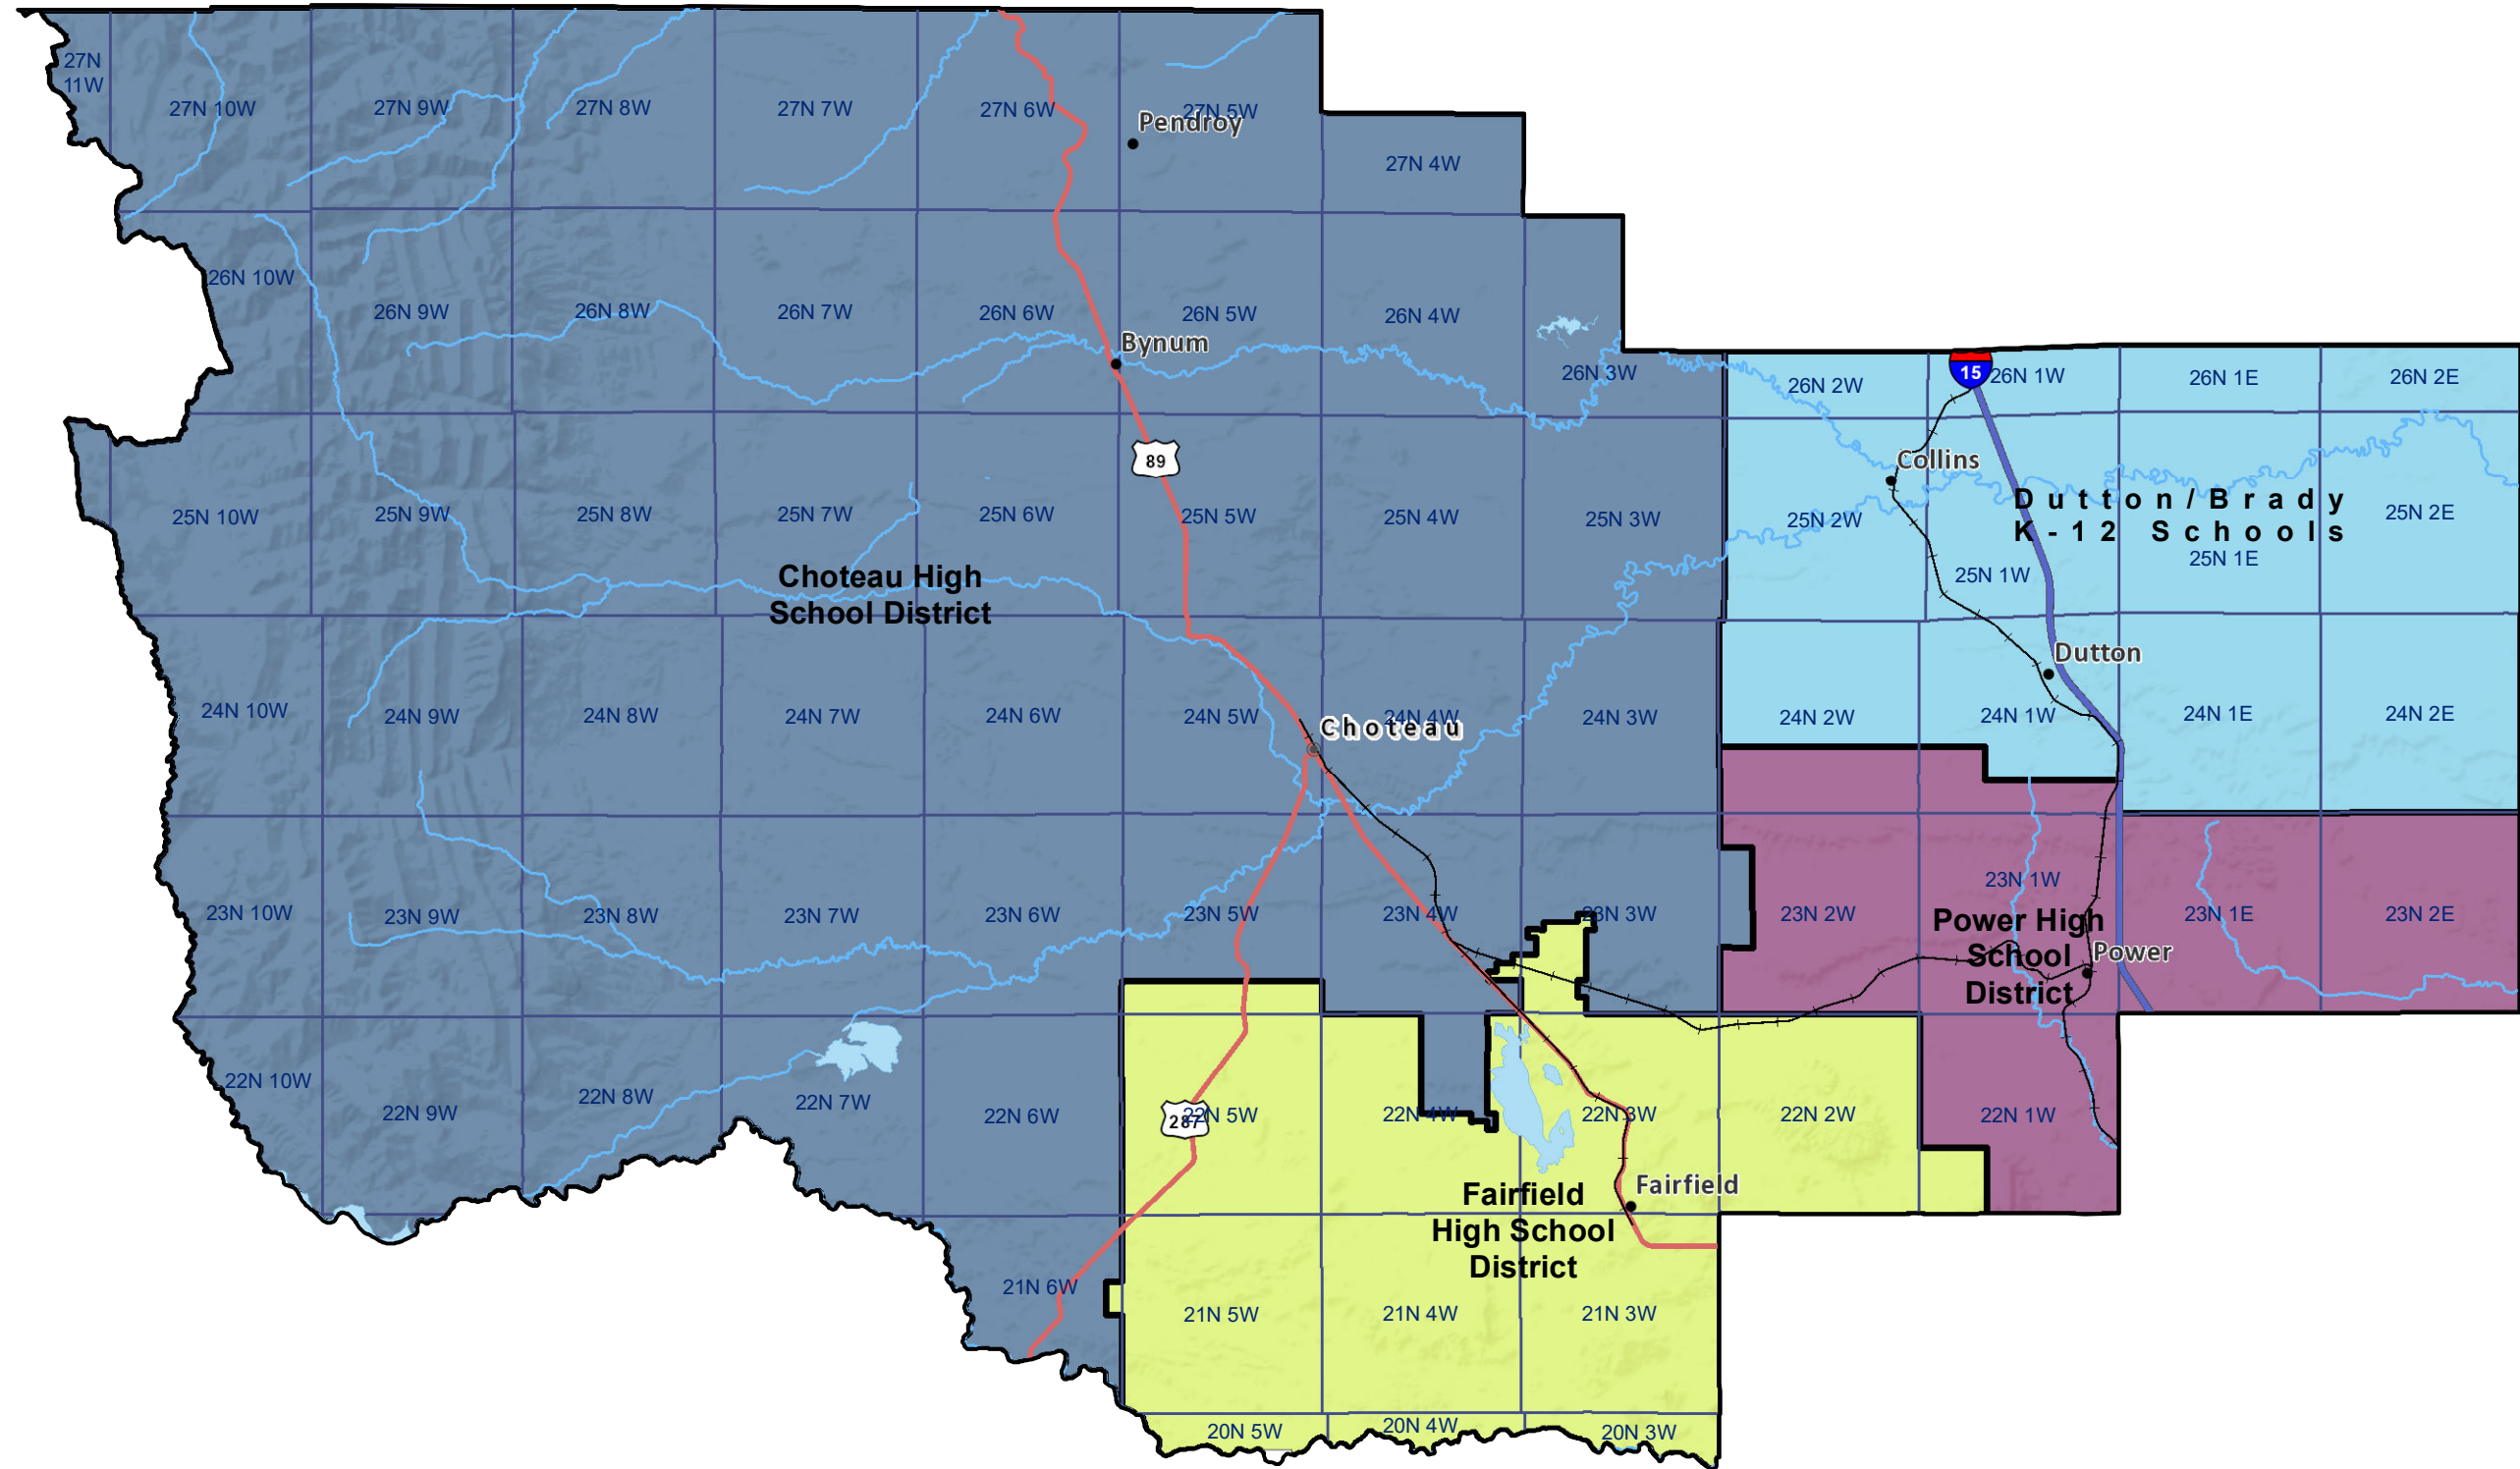

Teton County High School and K-12 School Districts

 Township Boundary

School District Boundaries are from the U.S. Census Bureau

Teton County School Districts
Montana State Library | Created on 12/6/2023
U.S. Census Bureau - School District Review Program
Meghan Burns | mburns2@mt.gov | 406.444.1550