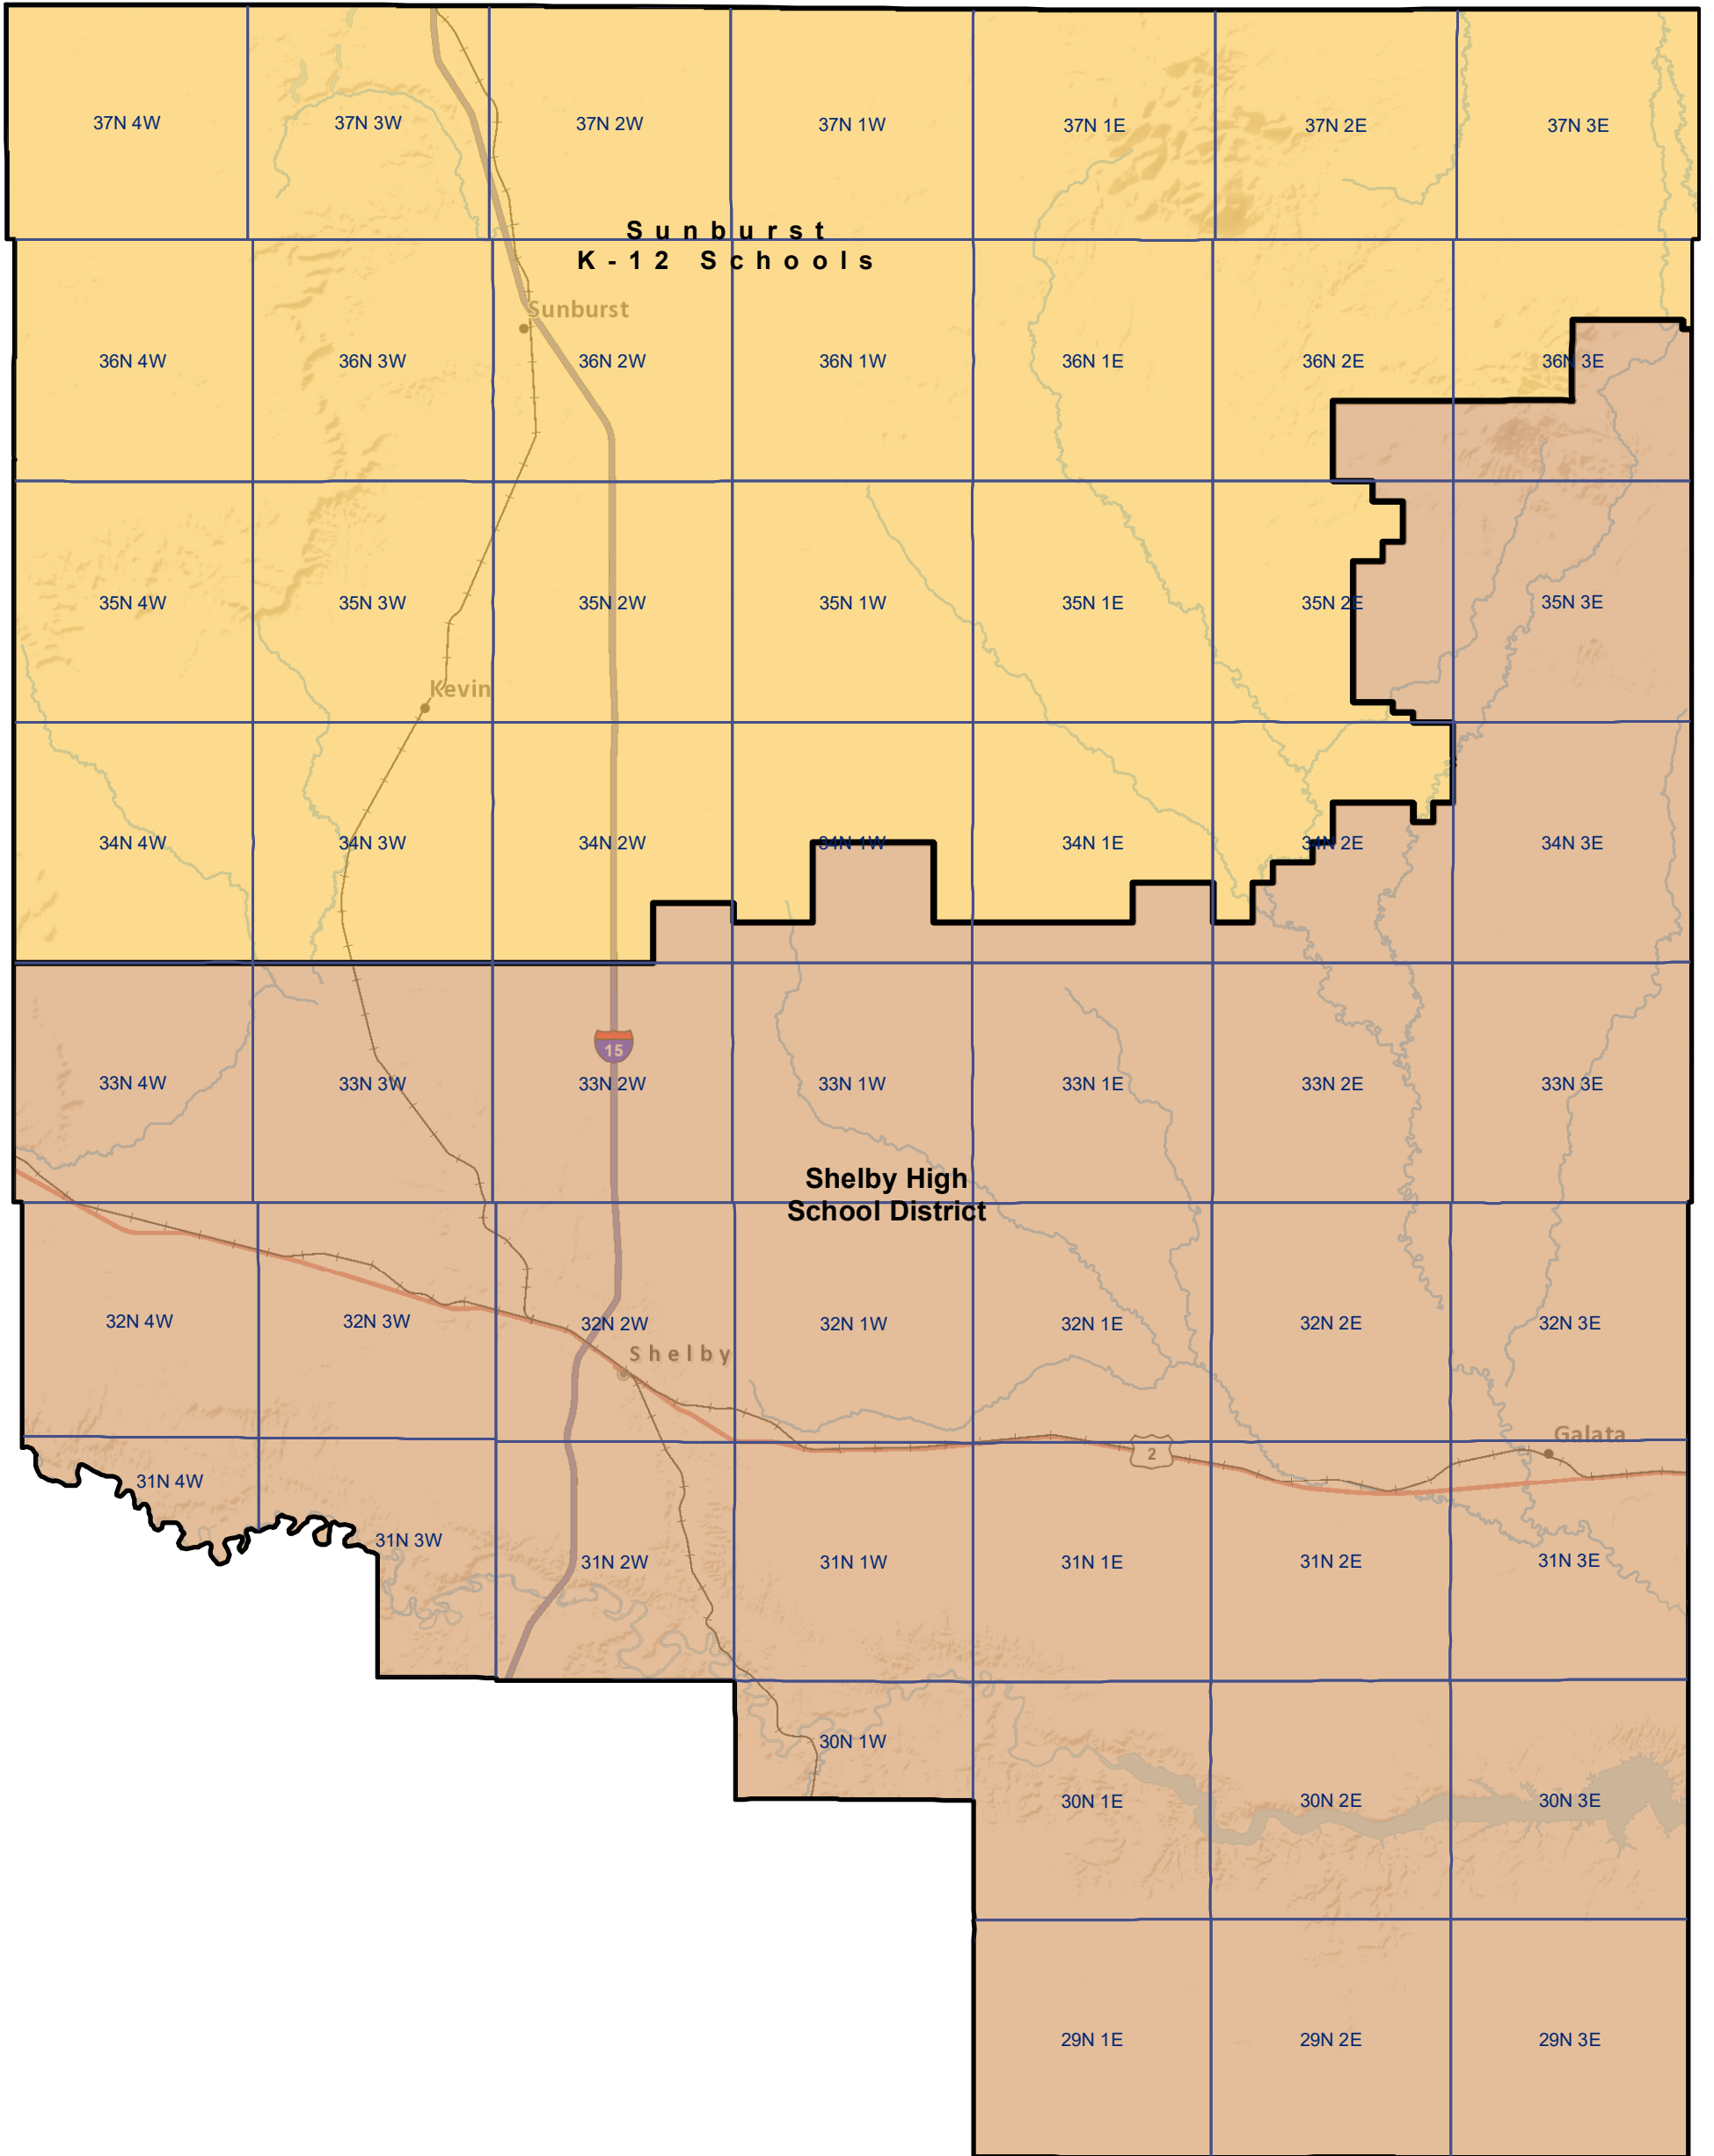

# Toole County High School and K-12 School Districts

 Township Boundary

**School District Boundaries are from the U.S. Census Bureau**

Toole County School Districts  
Montana State Library | Created on 12/6/2023  
U.S. Census Bureau - School District Review Program  
Meghan Burns | mburns2@mt.gov | 406.444.1550