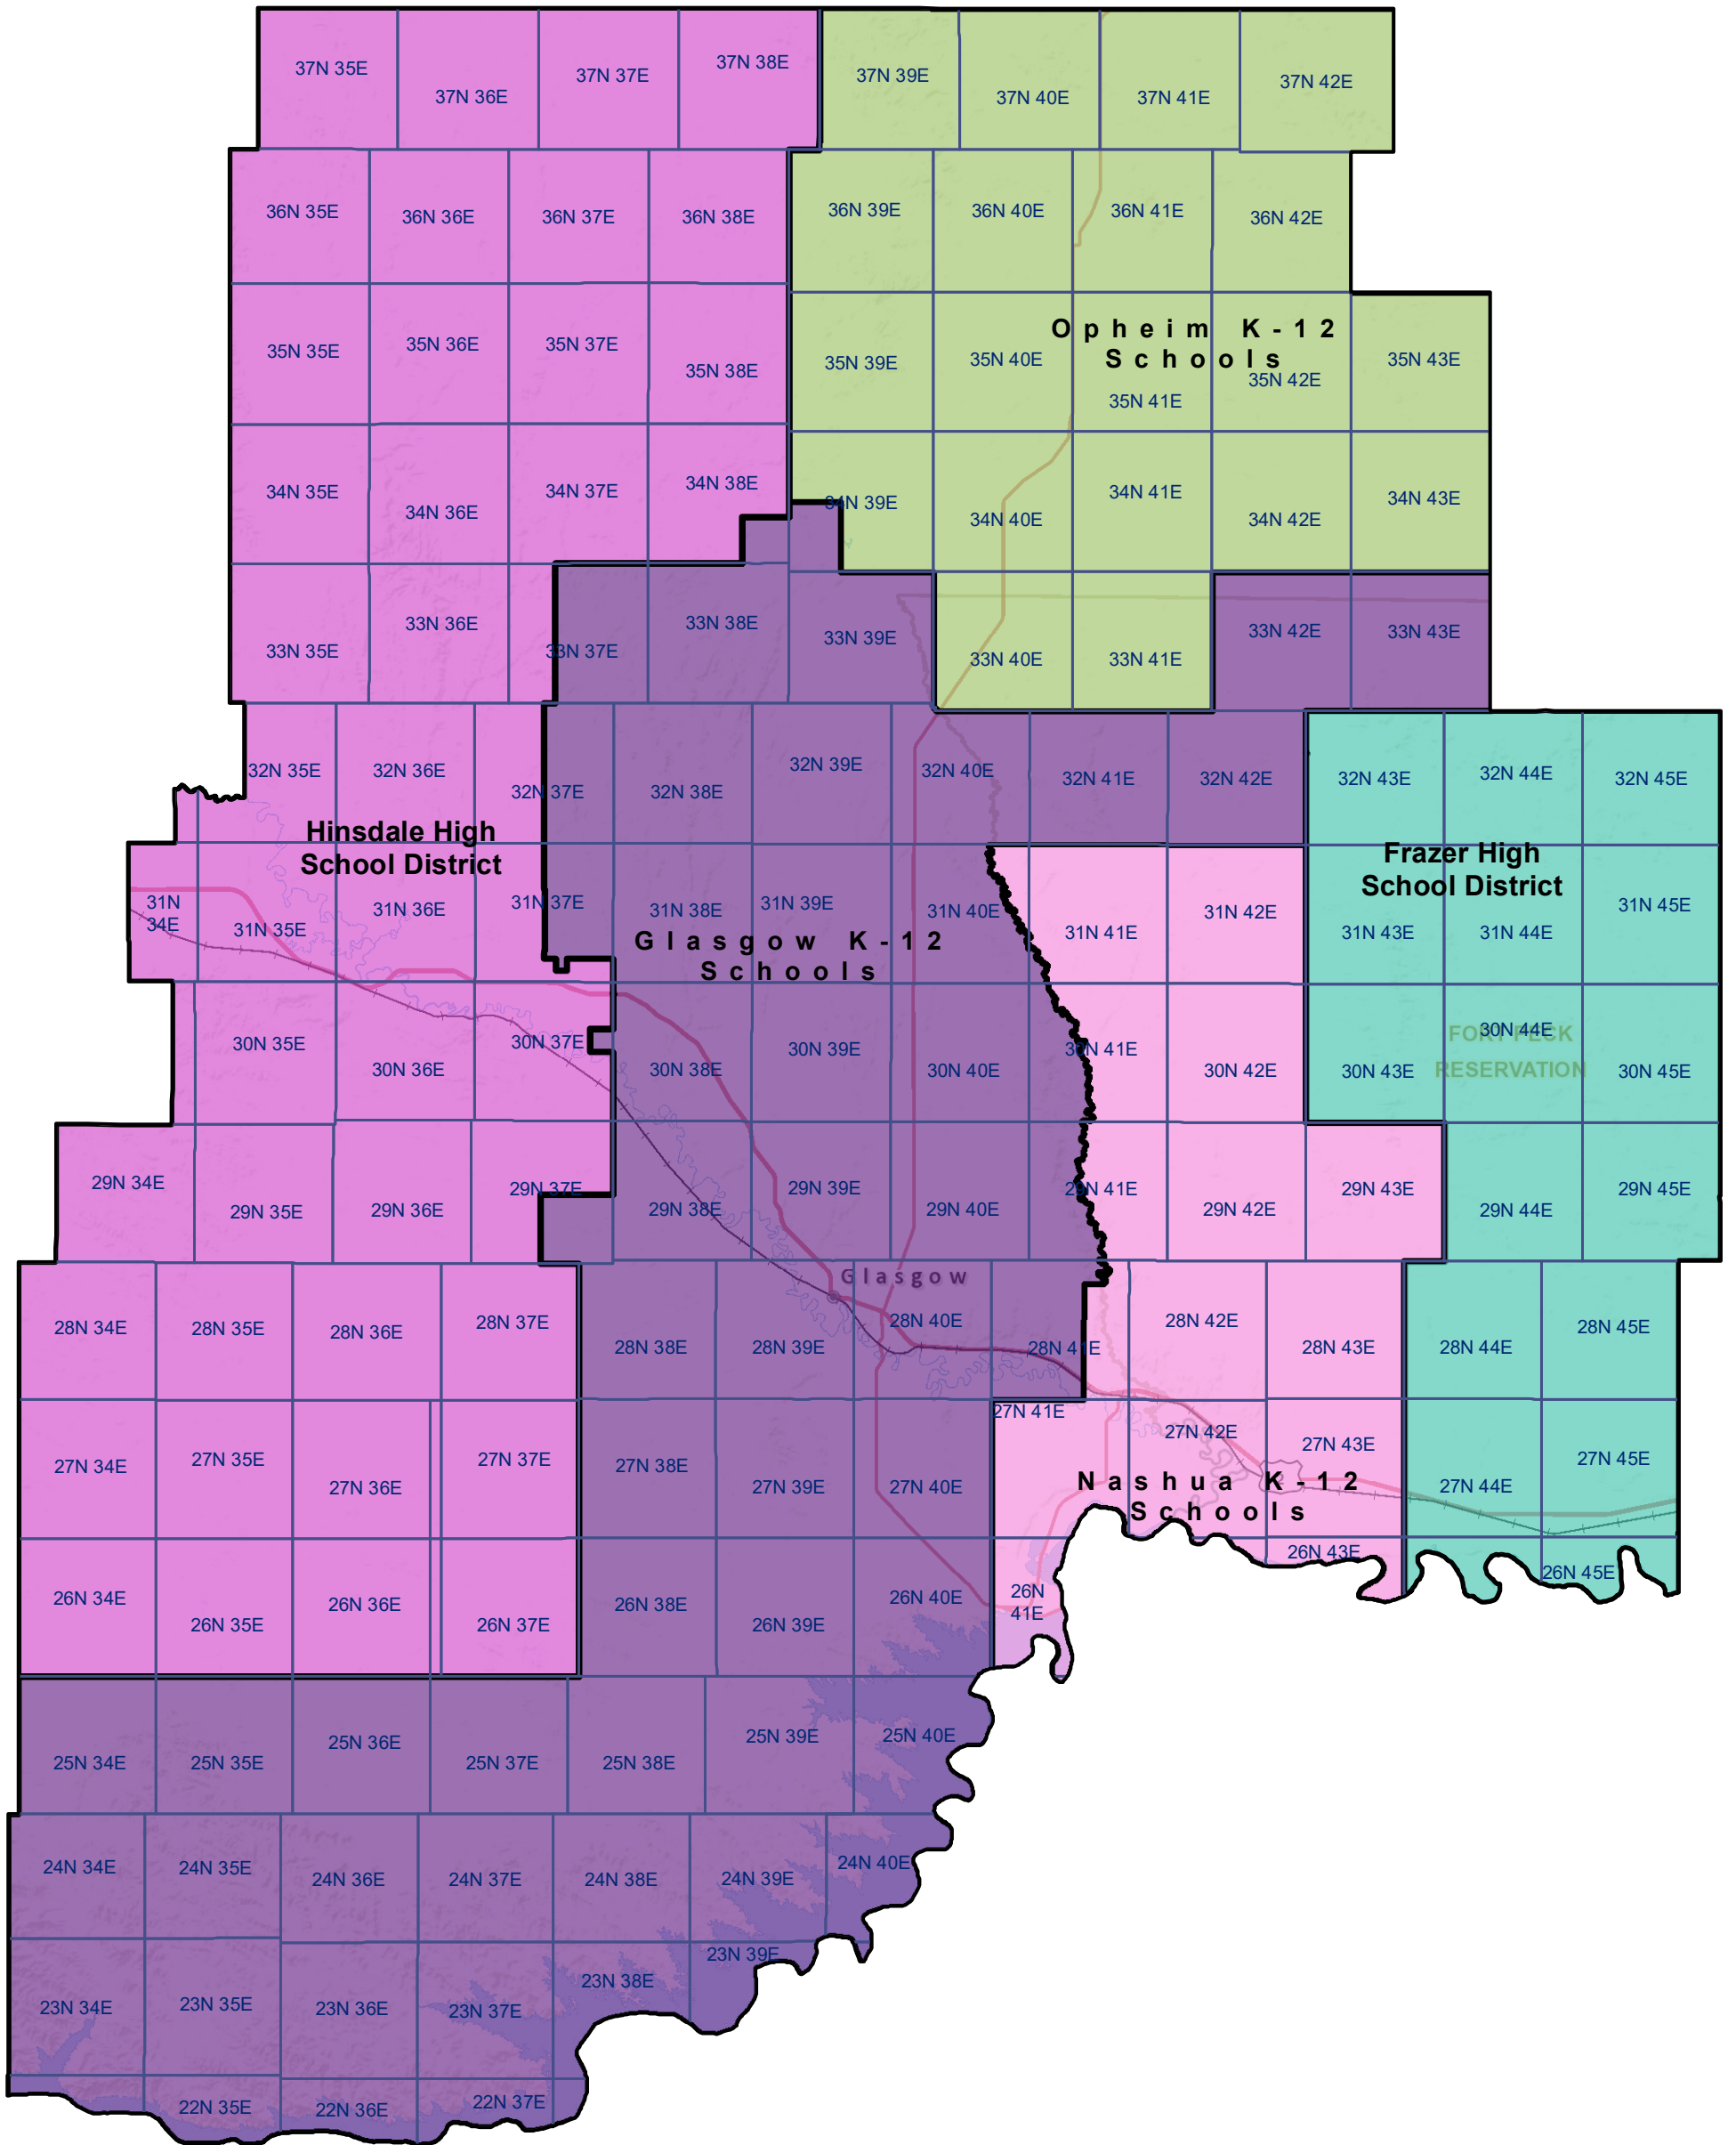

# Valley County High School and K-12 School Districts

Township Boundary

*School District Boundaries are from the U.S. Census Bureau*

Valley County School Districts  
 Montana State Library | Created on 12/6/2023  
 U.S. Census Bureau - School District Review Program  
 Meghan Burns | mburns2@mt.gov | 406.444.1550