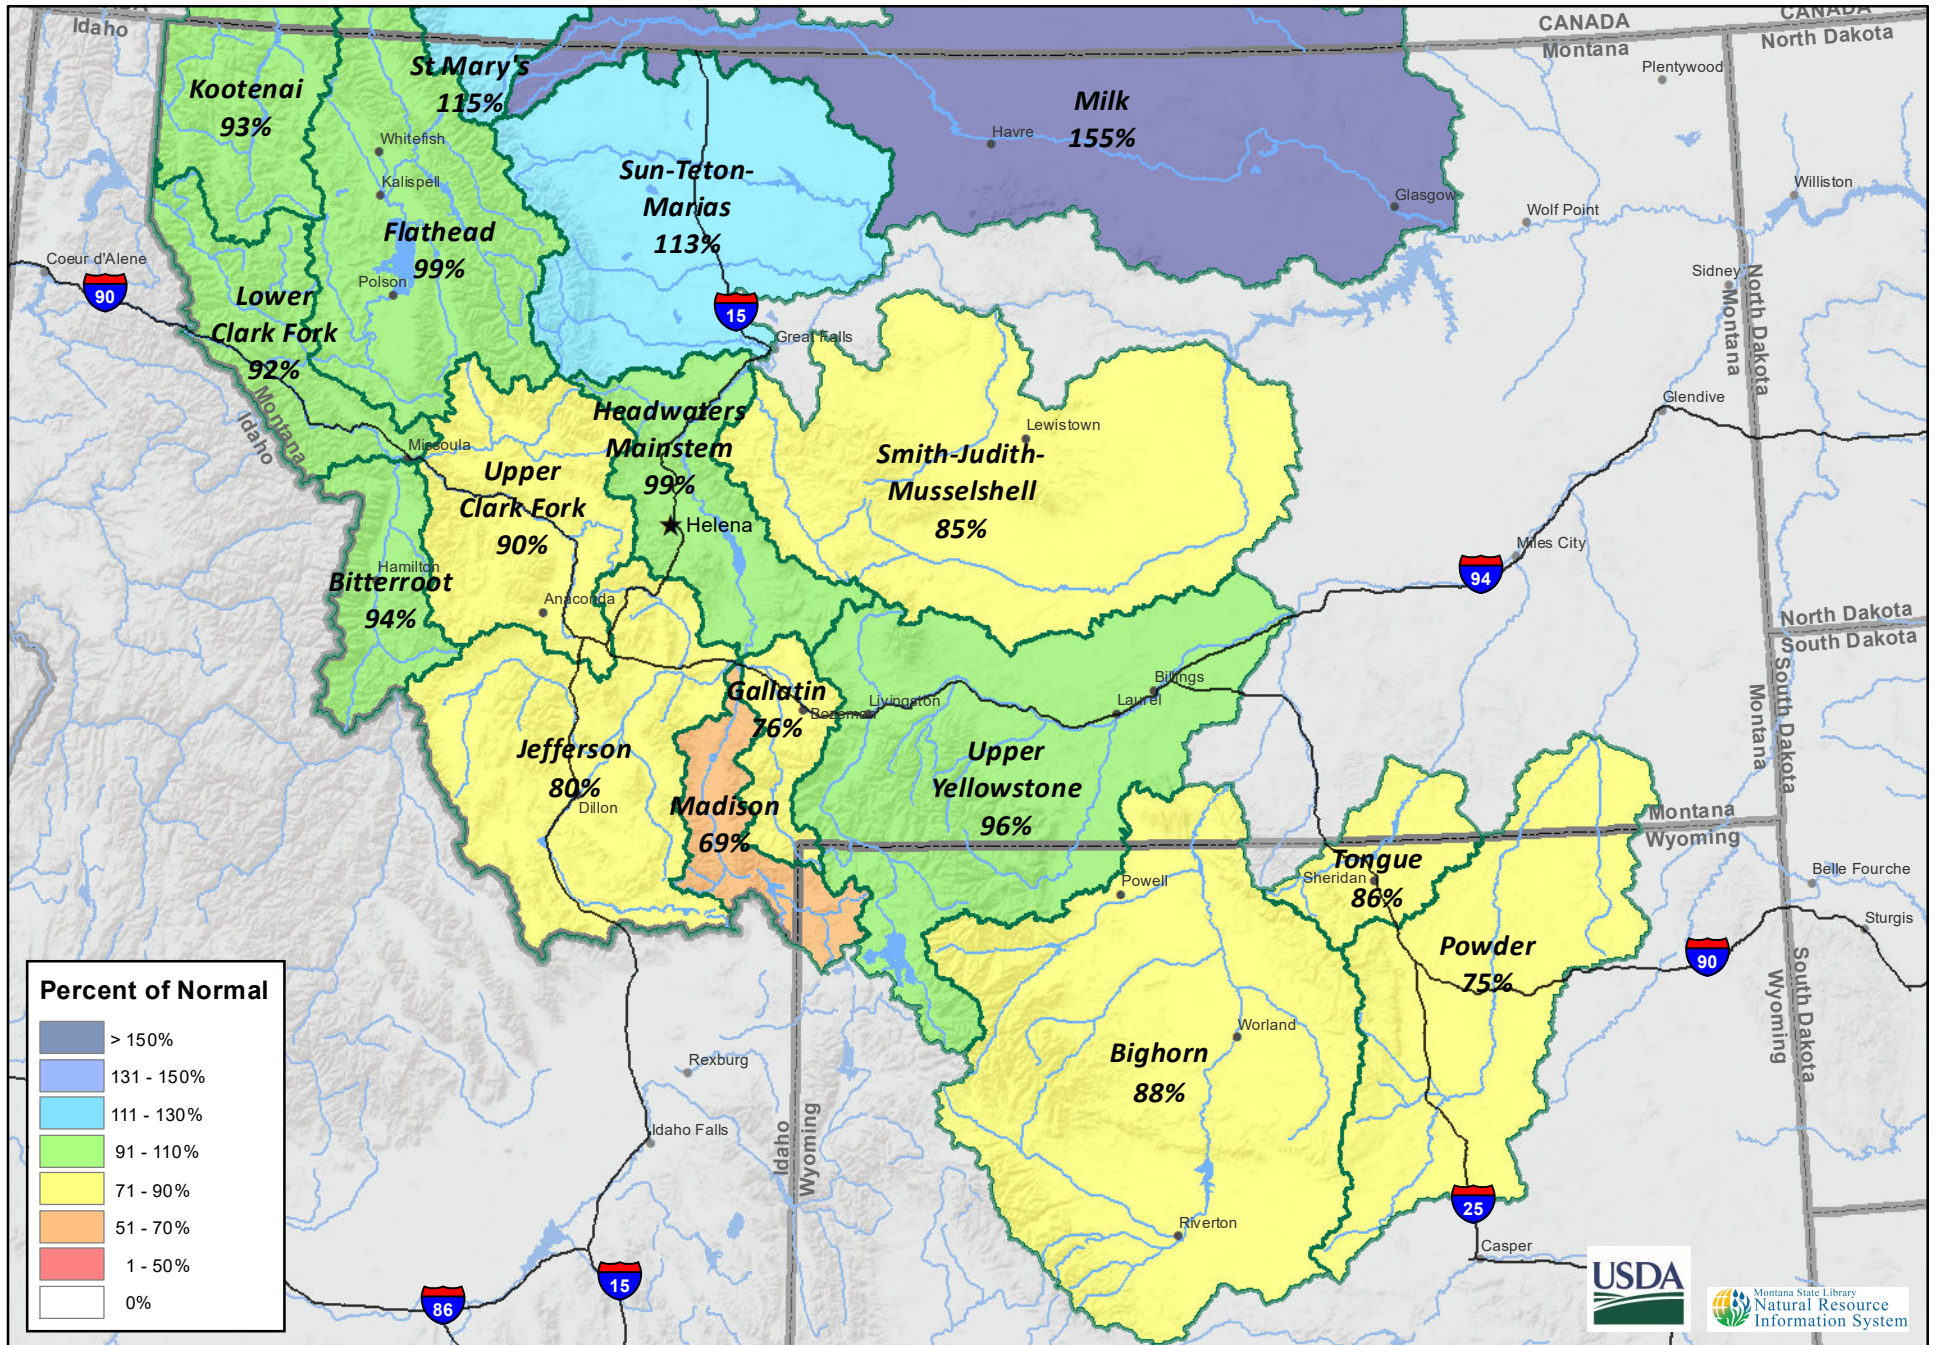

Montana Data Collection Office Current Snow Water Equivalent Basin Percentage of Normal - January 1, 2021

Note: Data includes SNOTEL and Snowcourse Measurements on January 1, 2021