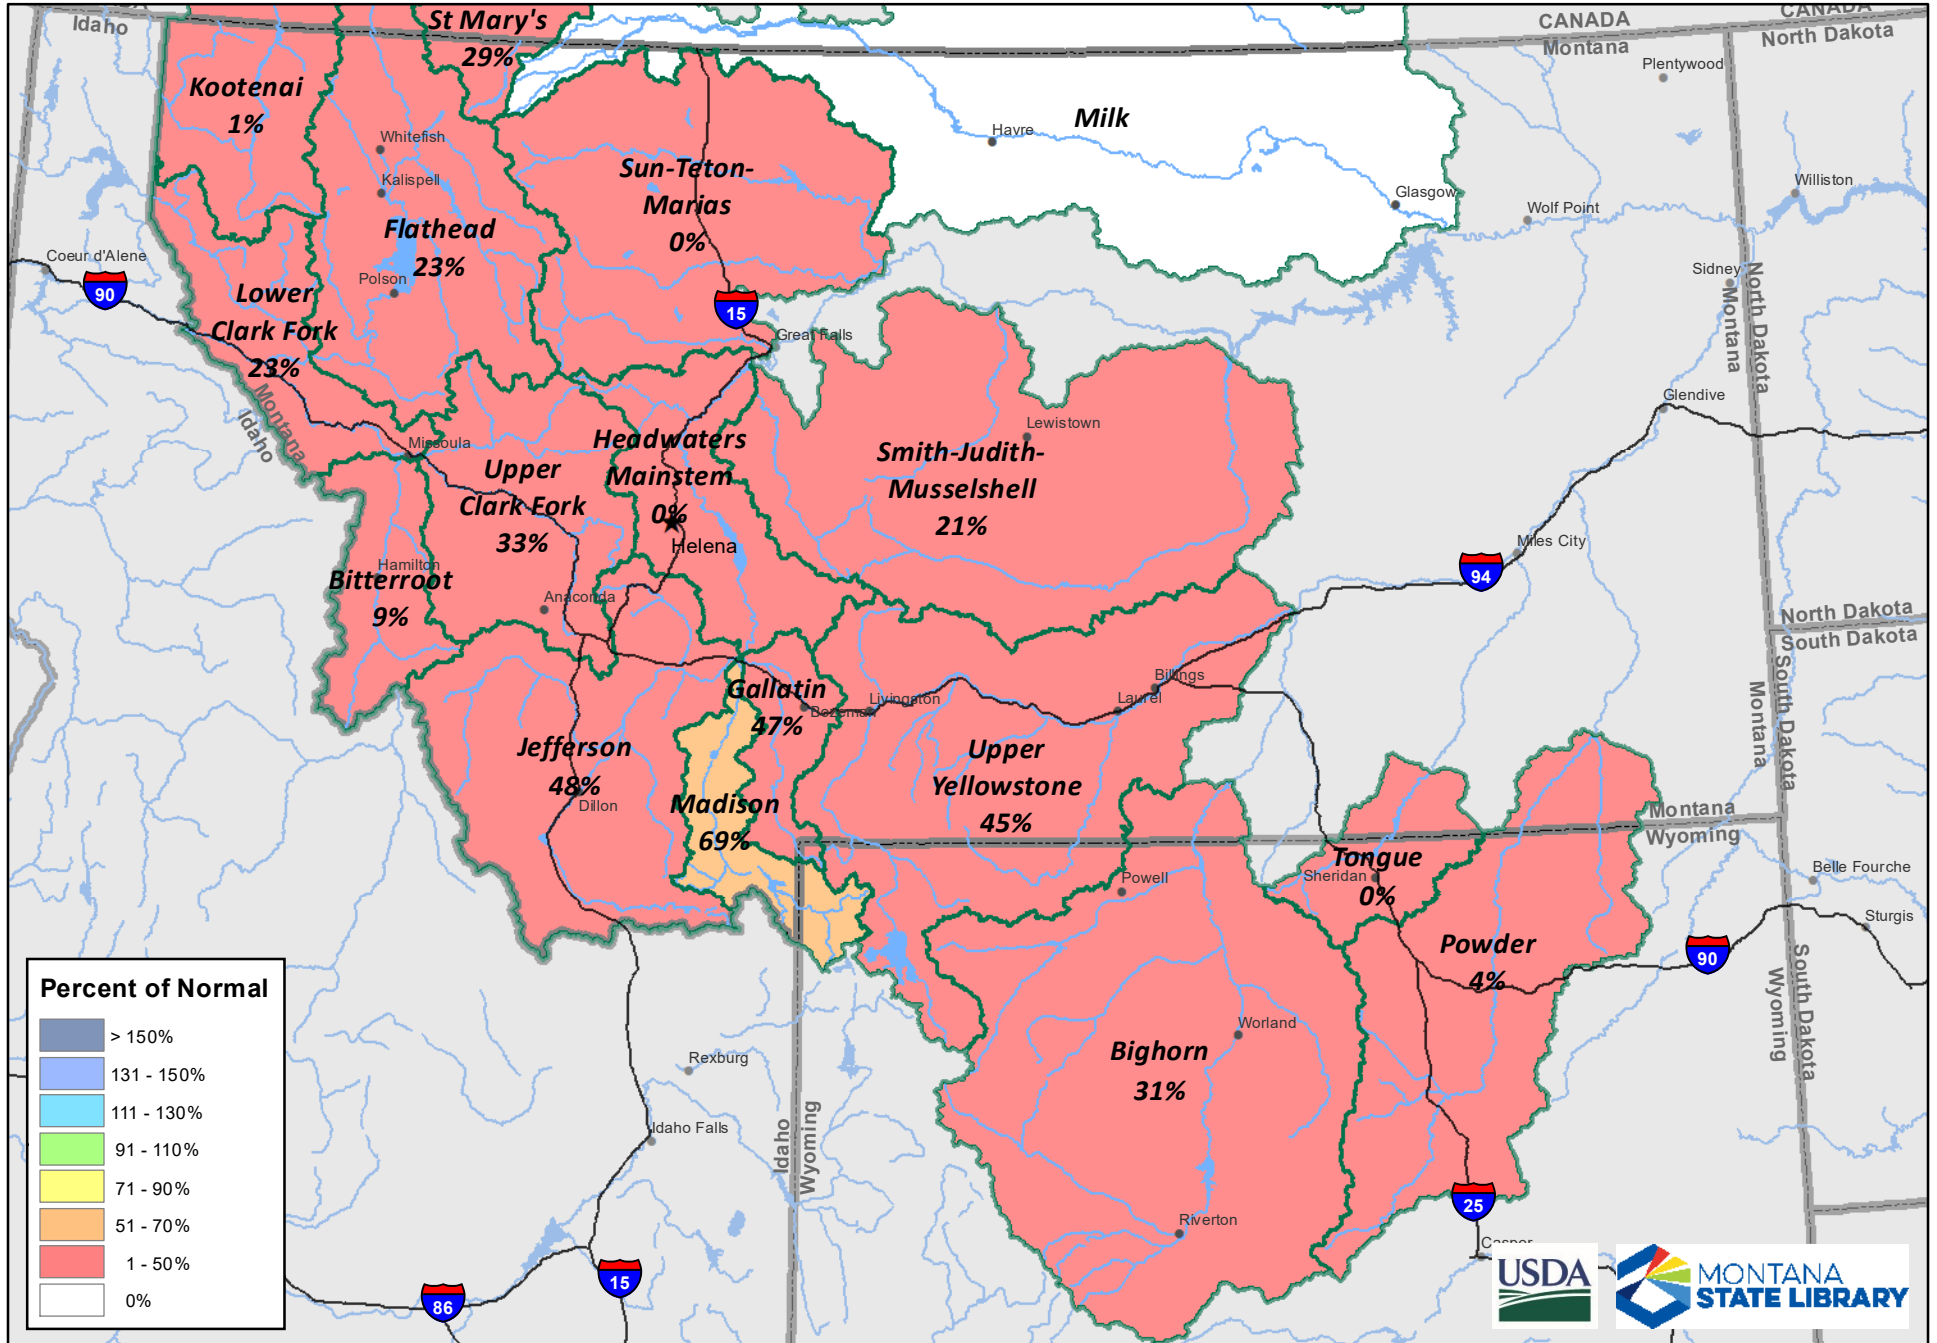

Montana Data Collection Office Current Snow Water Equivalent Basin Percentage of Normal - June 1, 2023

Note: Data includes SNOTEL and Snowcourse Measurements on June 1, 2023

*The Milk River Basin has one reporting SNOTEL station and may not be representative of conditions at lower elevations.