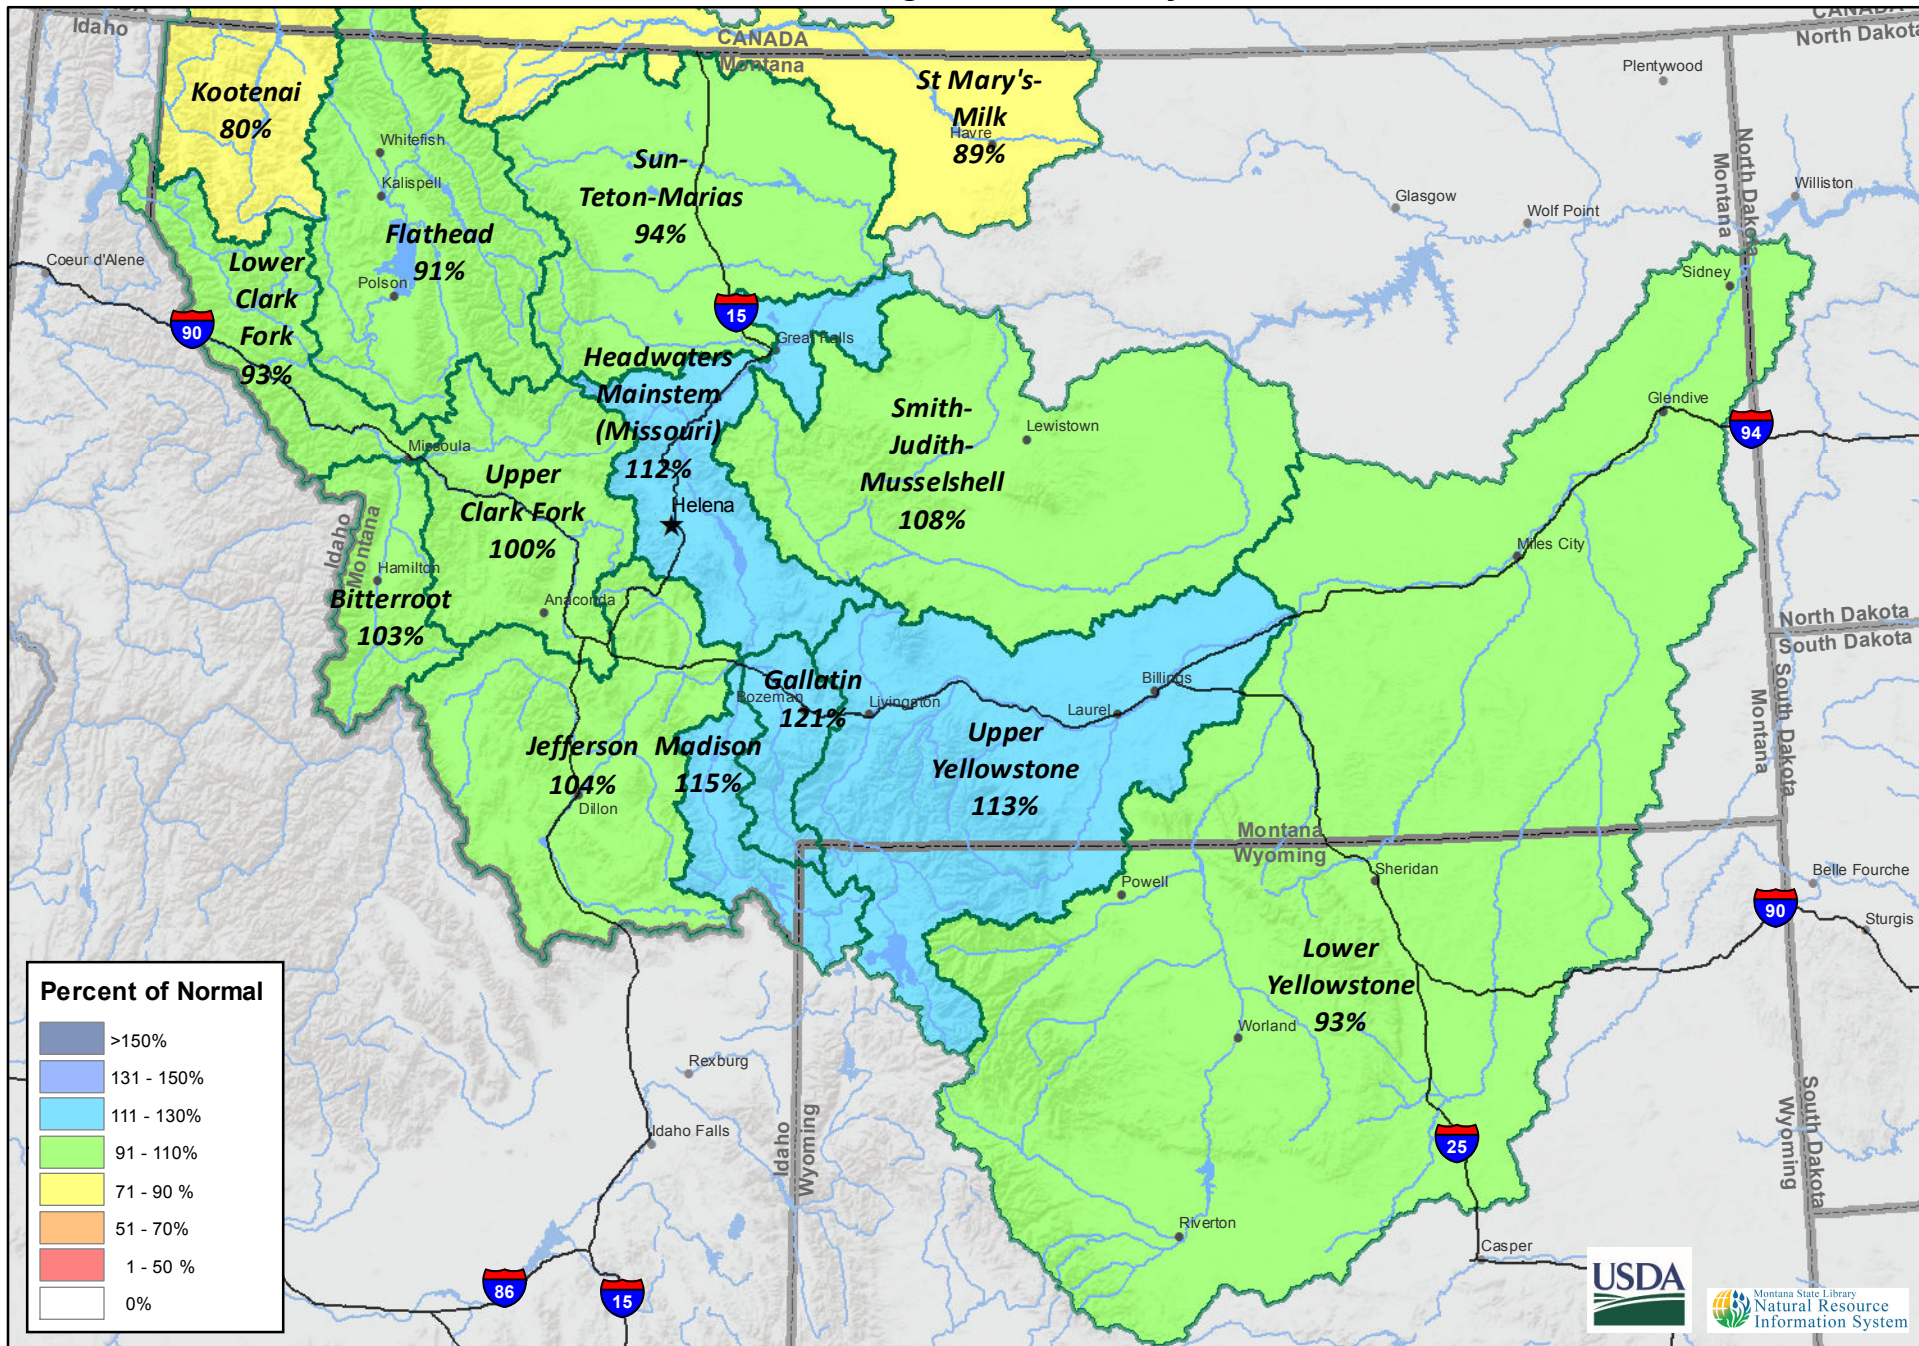

Montana Data Collection Office
 Water Year to Date Precipitation
 Basin Percentage of Normal - May 1, 2019

Percent of Normal

>150%
131 - 150%
111 - 130%
91 - 110%
71 - 90%
51 - 70%
1 - 50%
0%