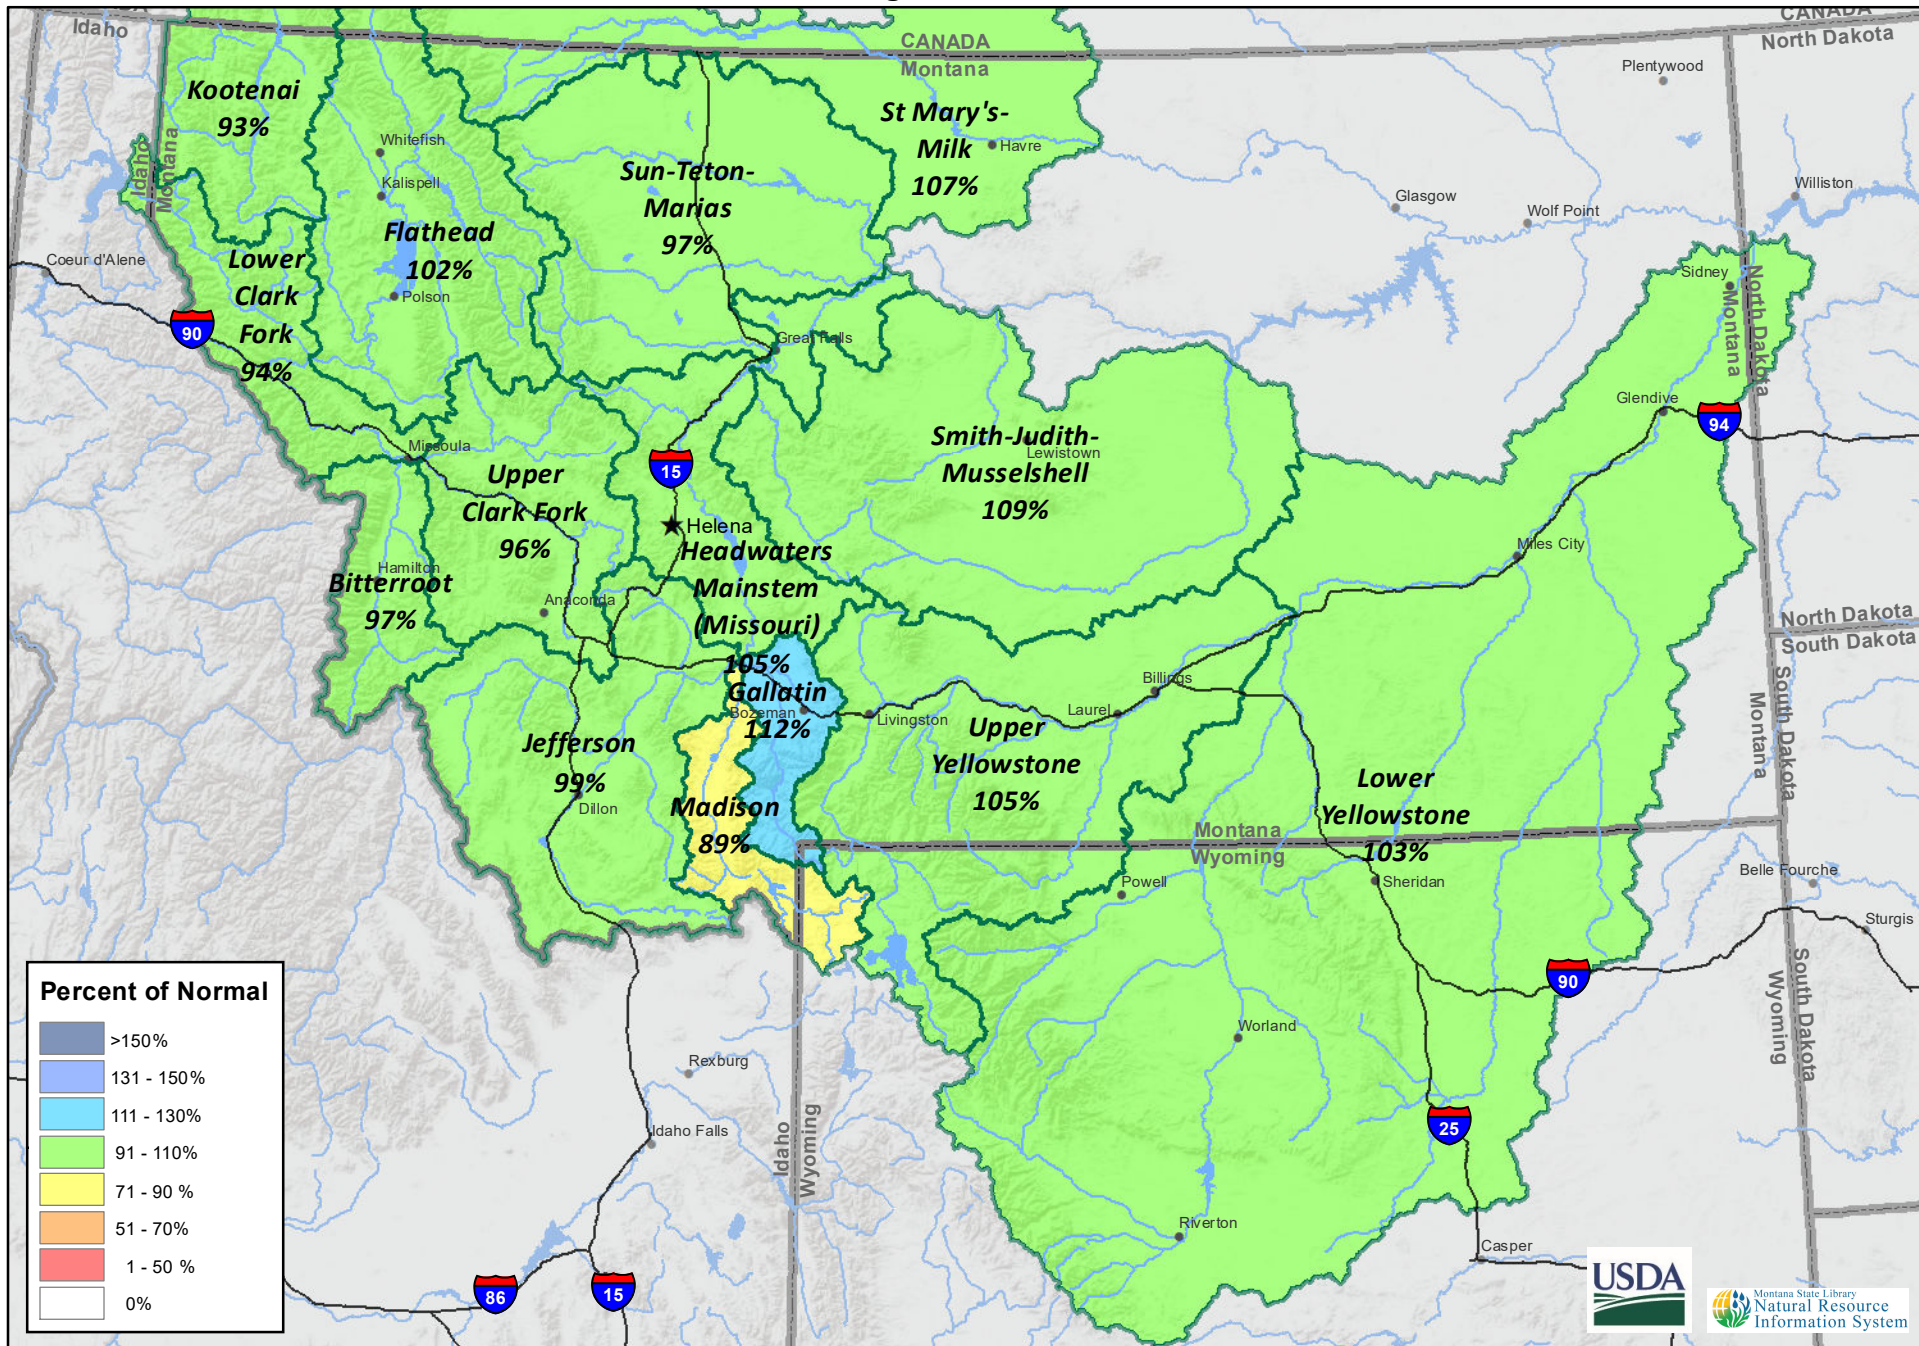

Montana Data Collection Office
 Water Year to Date Precipitation
 Basin Percentage of Normal - March 1, 2020

Percent of Normal

>150%
131 - 150%
111 - 130%
91 - 110%
71 - 90%
51 - 70%
1 - 50%
0%