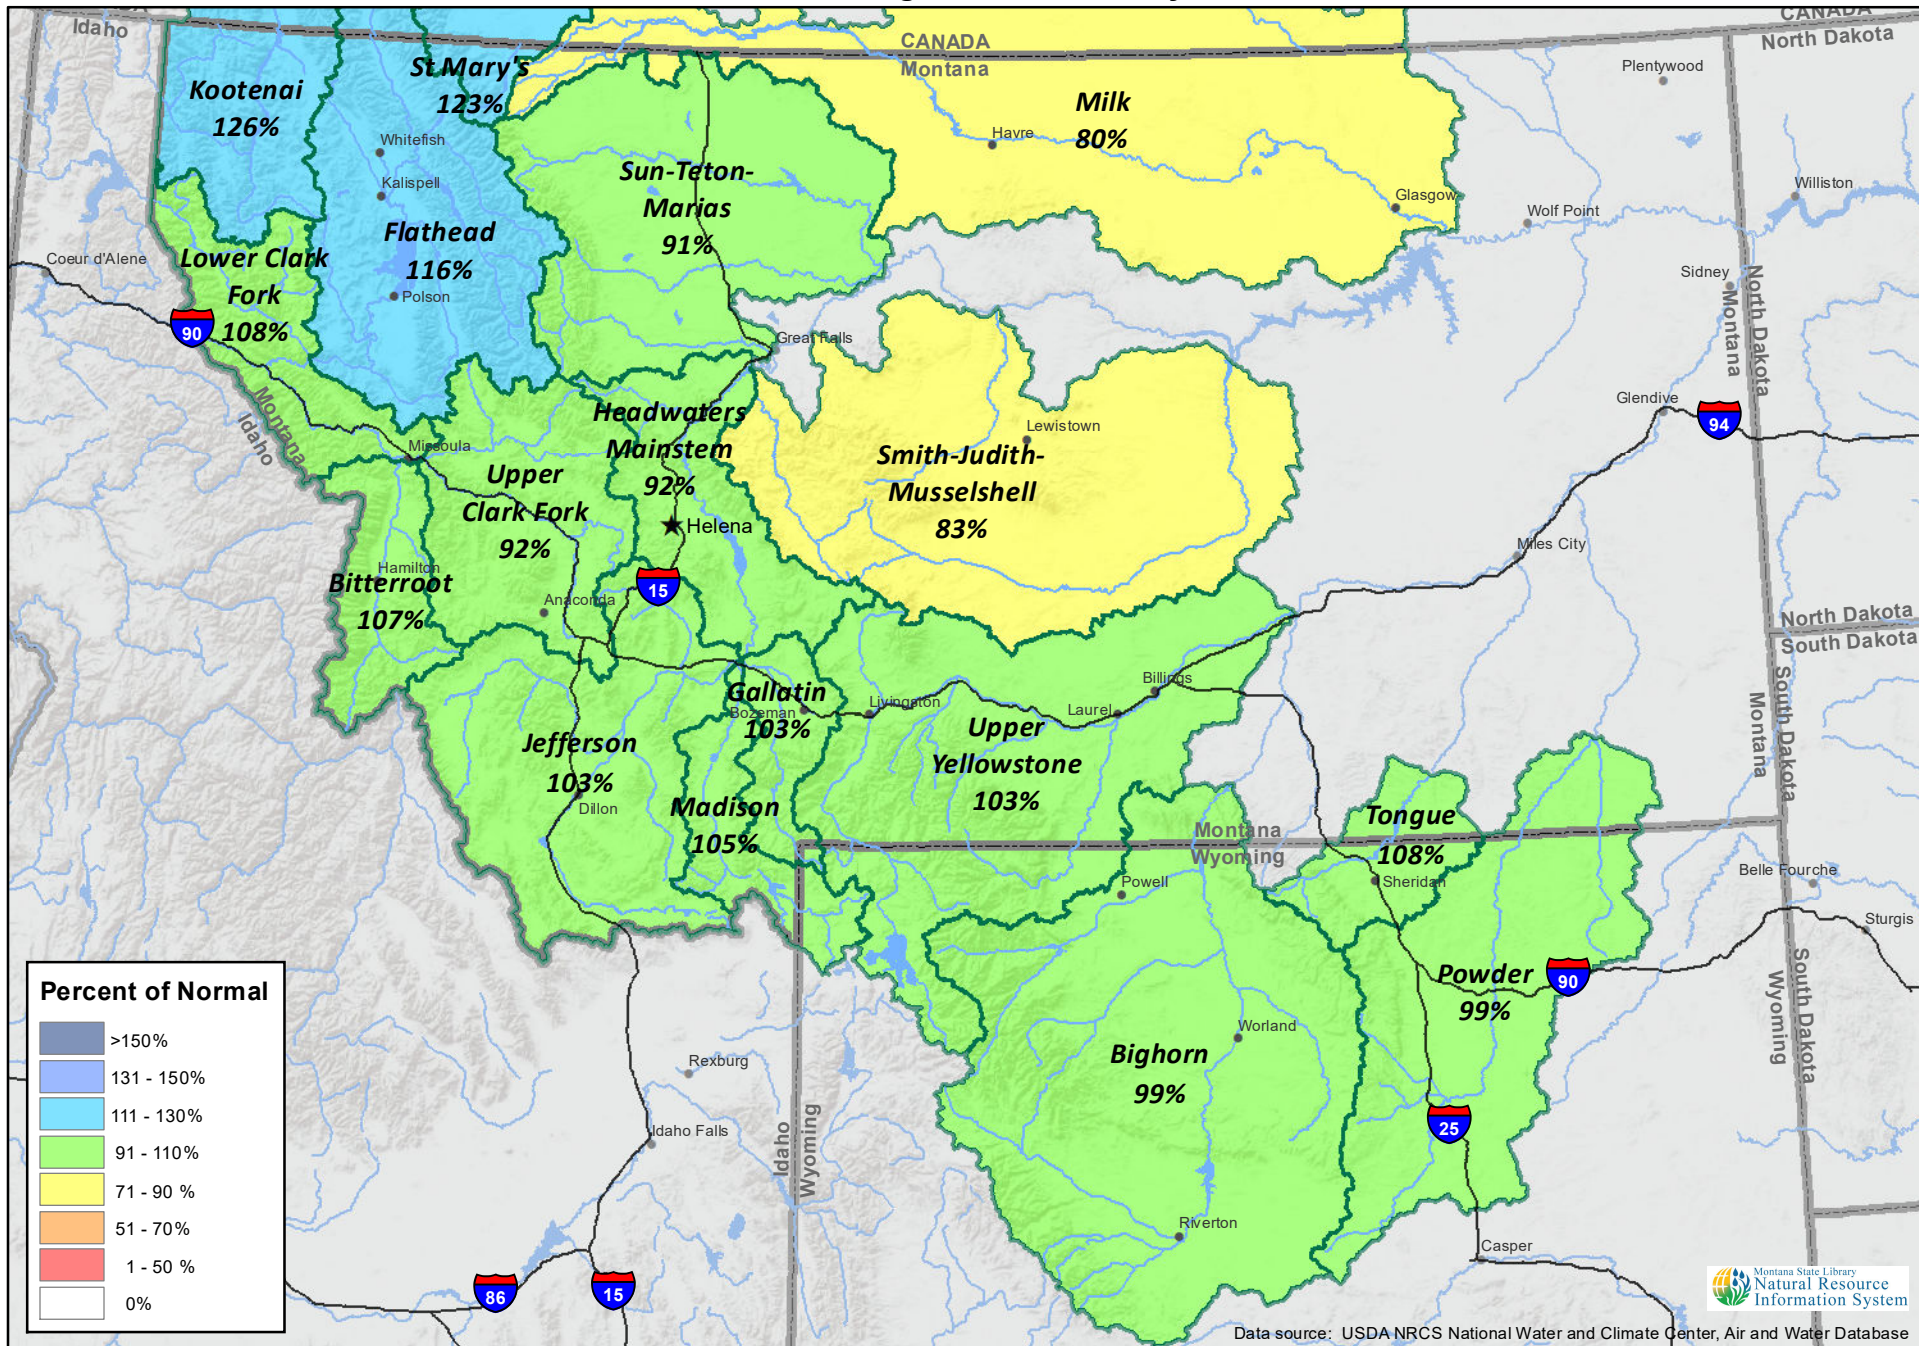

**Montana Data Collection Office
Water Year to Date Precipitation
Basin Percentage of Normal - July 1, 2022**

Data source: USDA NRCS National Water and Climate Center, Air and Water Database