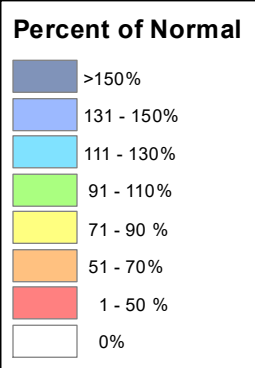

**Montana Data Collection Office
Water Year to Date Precipitation
Basin Percentage of Normal - July 1, 2022**

Data source: USDA NRCS National Water and Climate Center, Air and Water Database