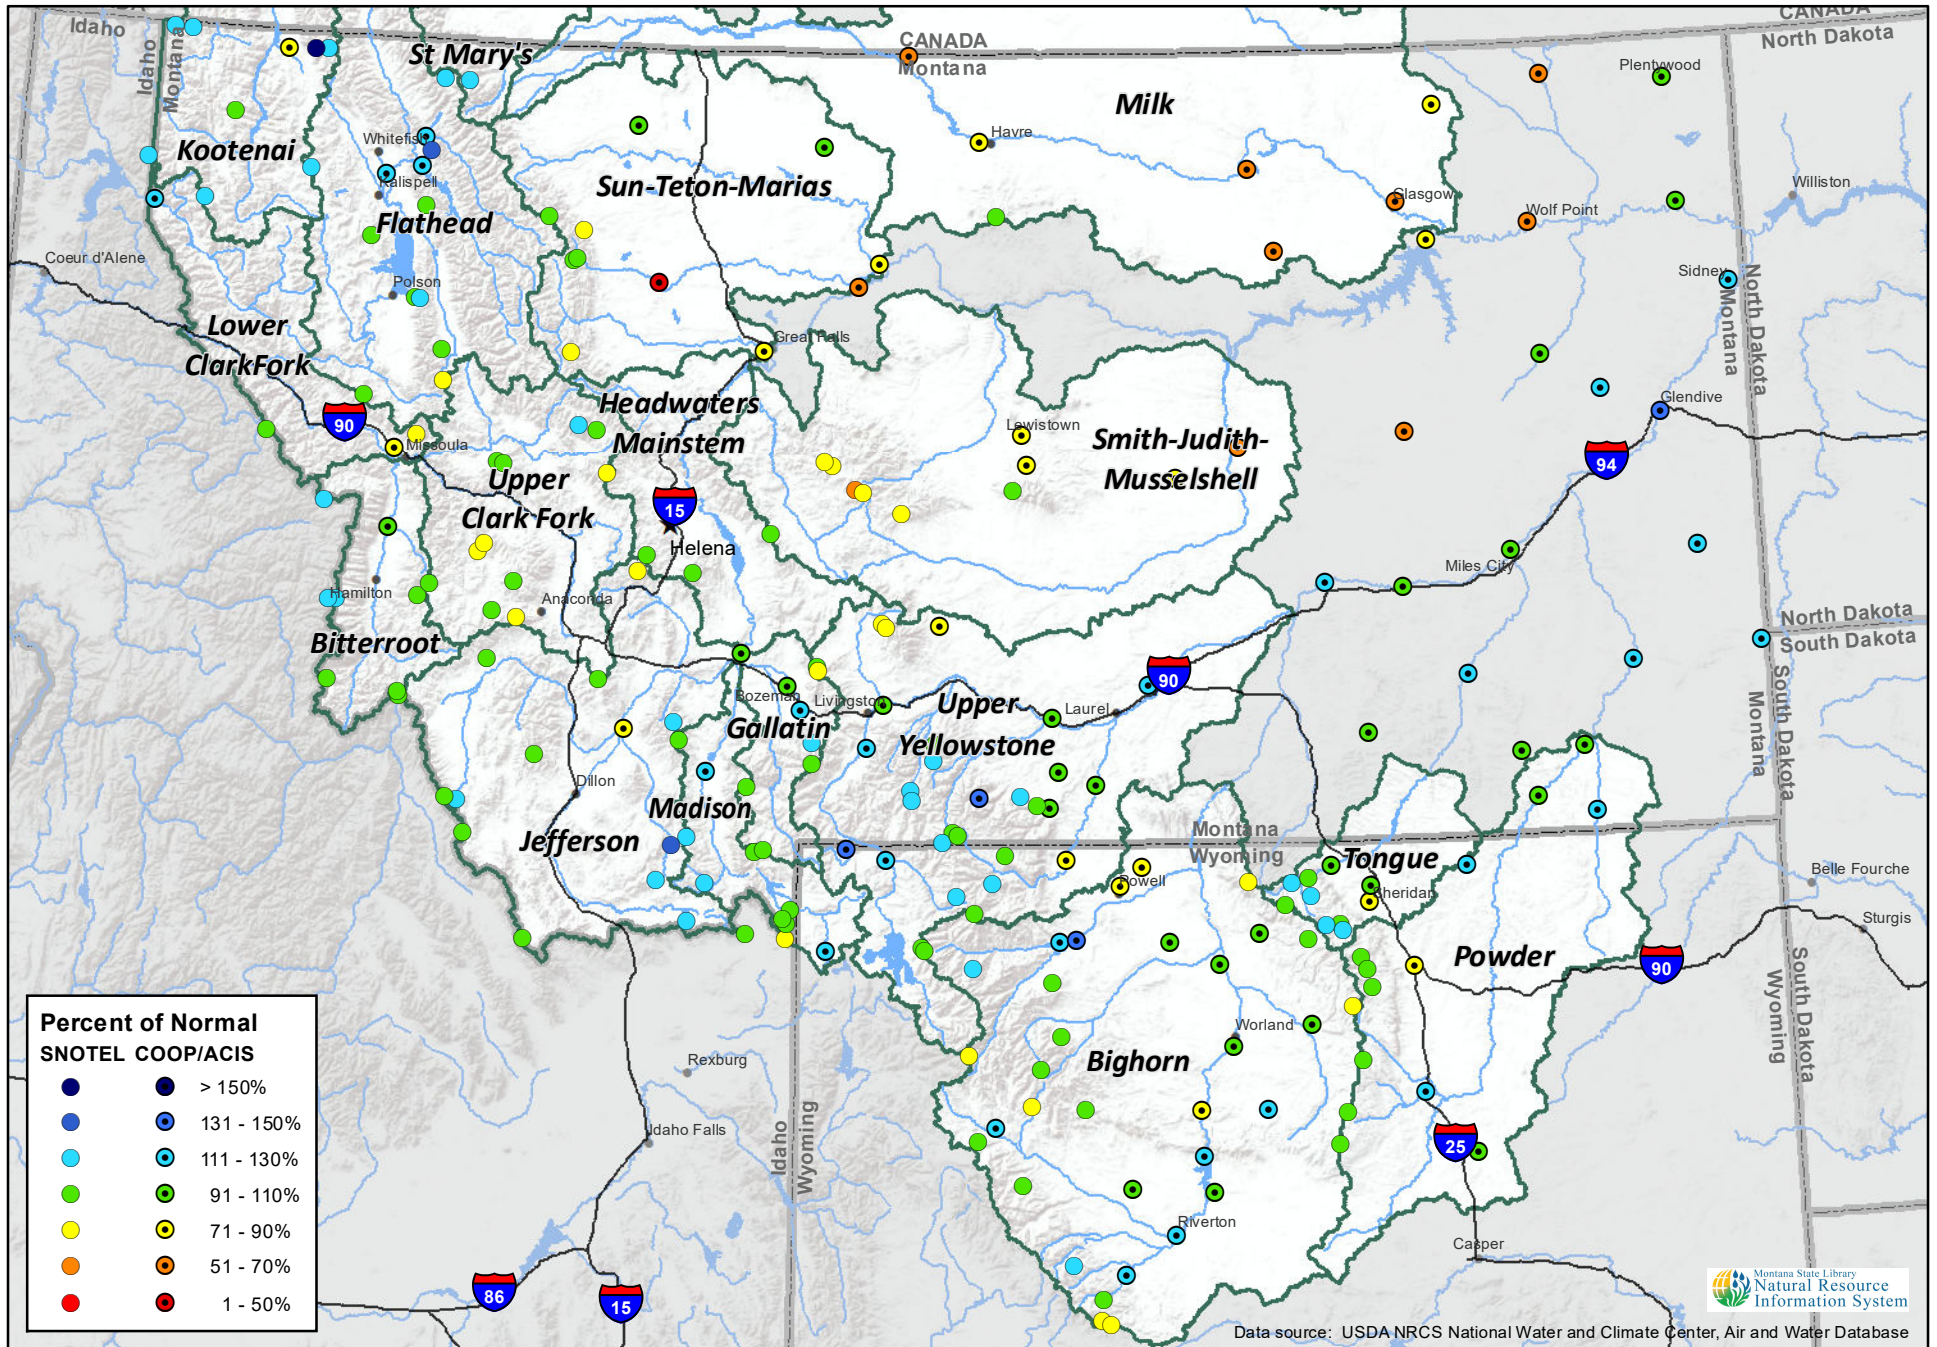

Montana Data Collection Office  
 Water Year to Date Precipitation  
 Percentage of Normal - July 1, 2022

Data source: USDA NRCS National Water and Climate Center, Air and Water Database