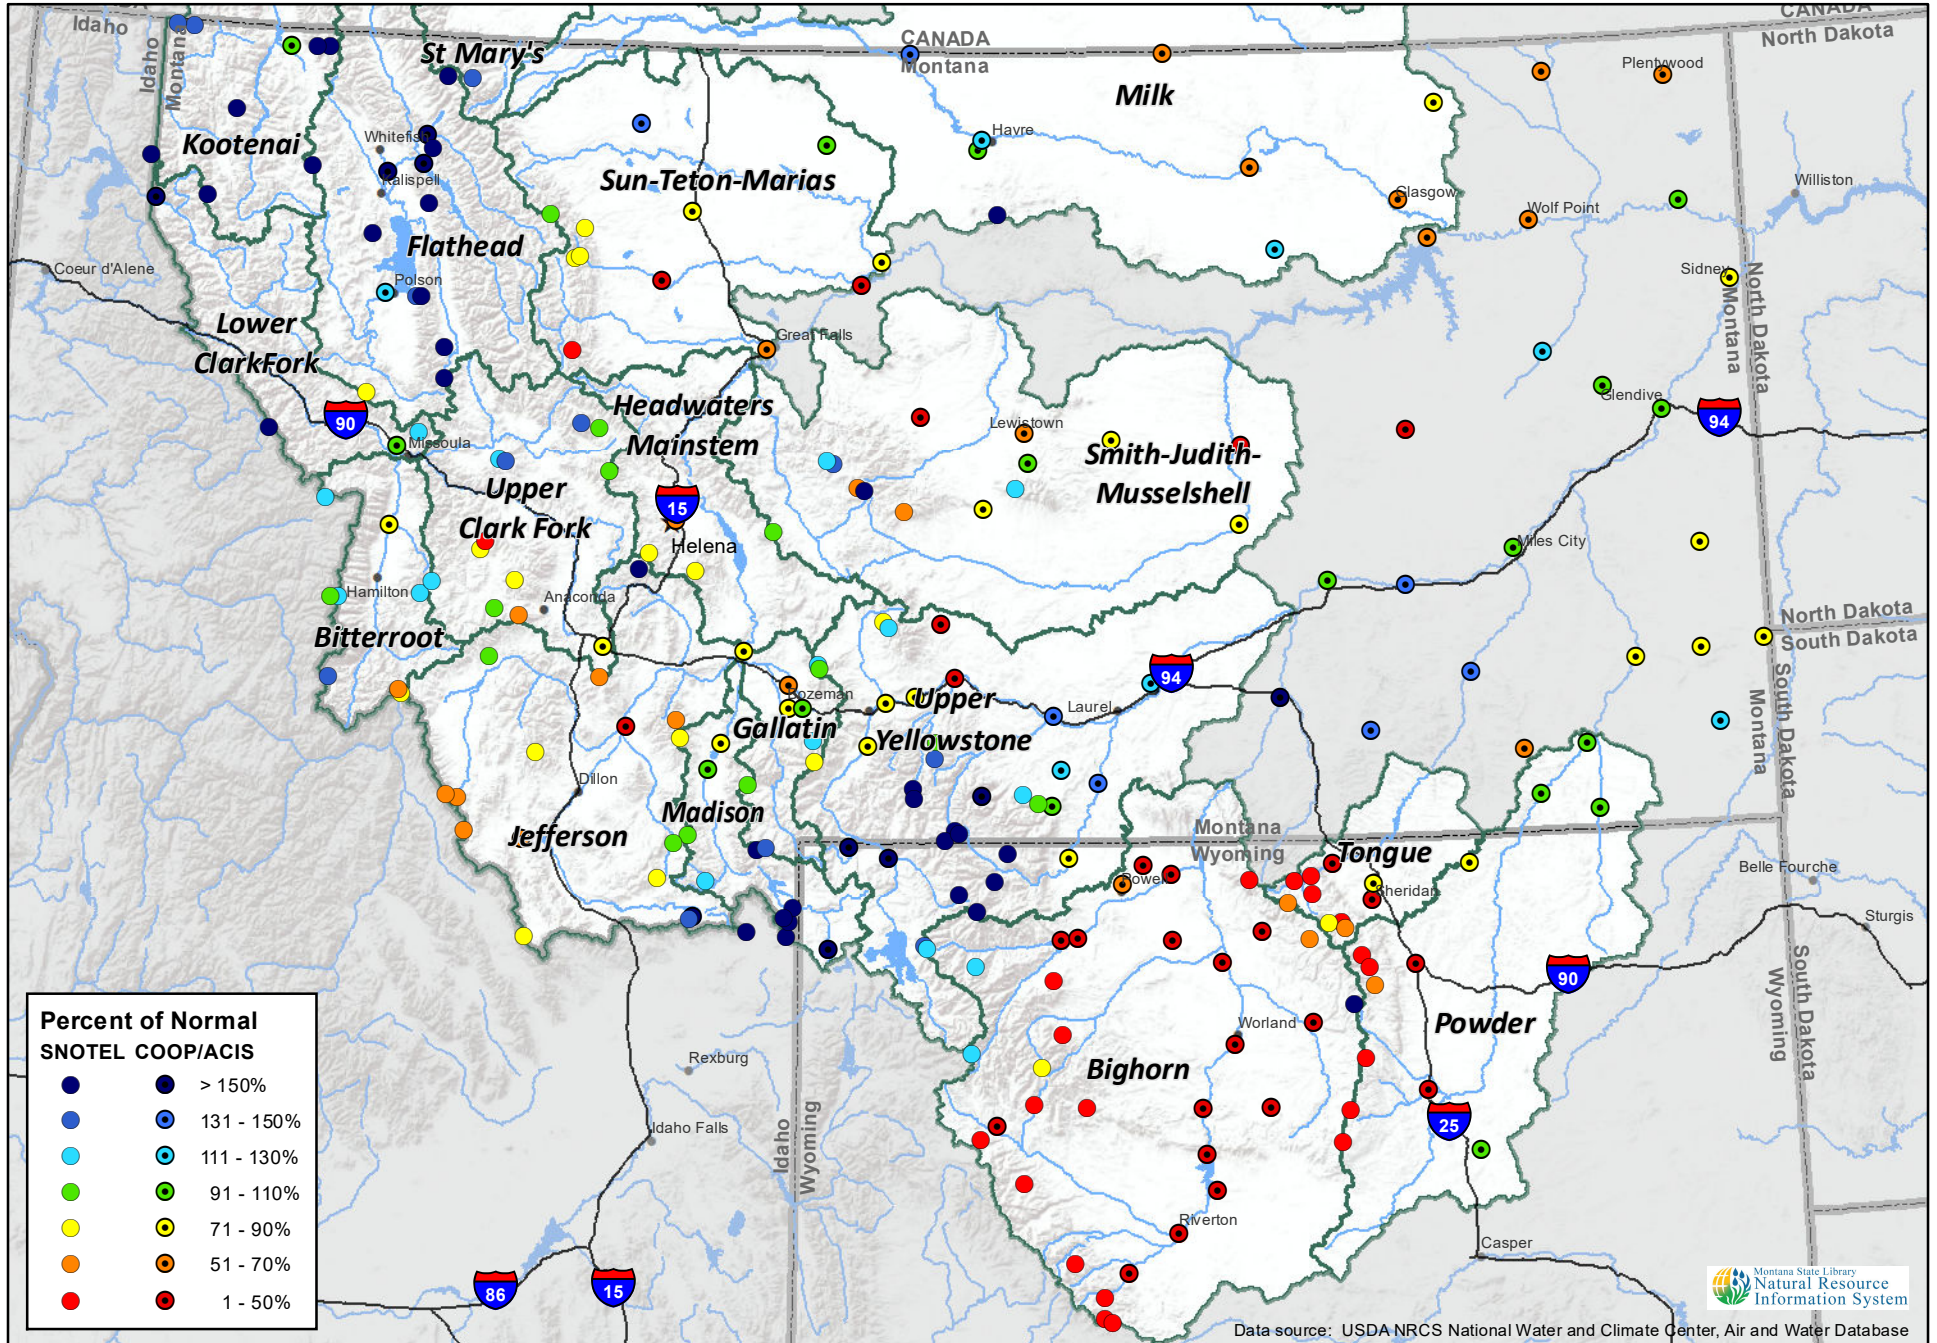

**Montana Data Collection Office
Monthly Precipitation
Percentage of Normal - July 1, 2022 (June 1, 2022 - July 1, 2022)**

Data source: USDA NRCS National Water and Climate Center, Air and Water Database