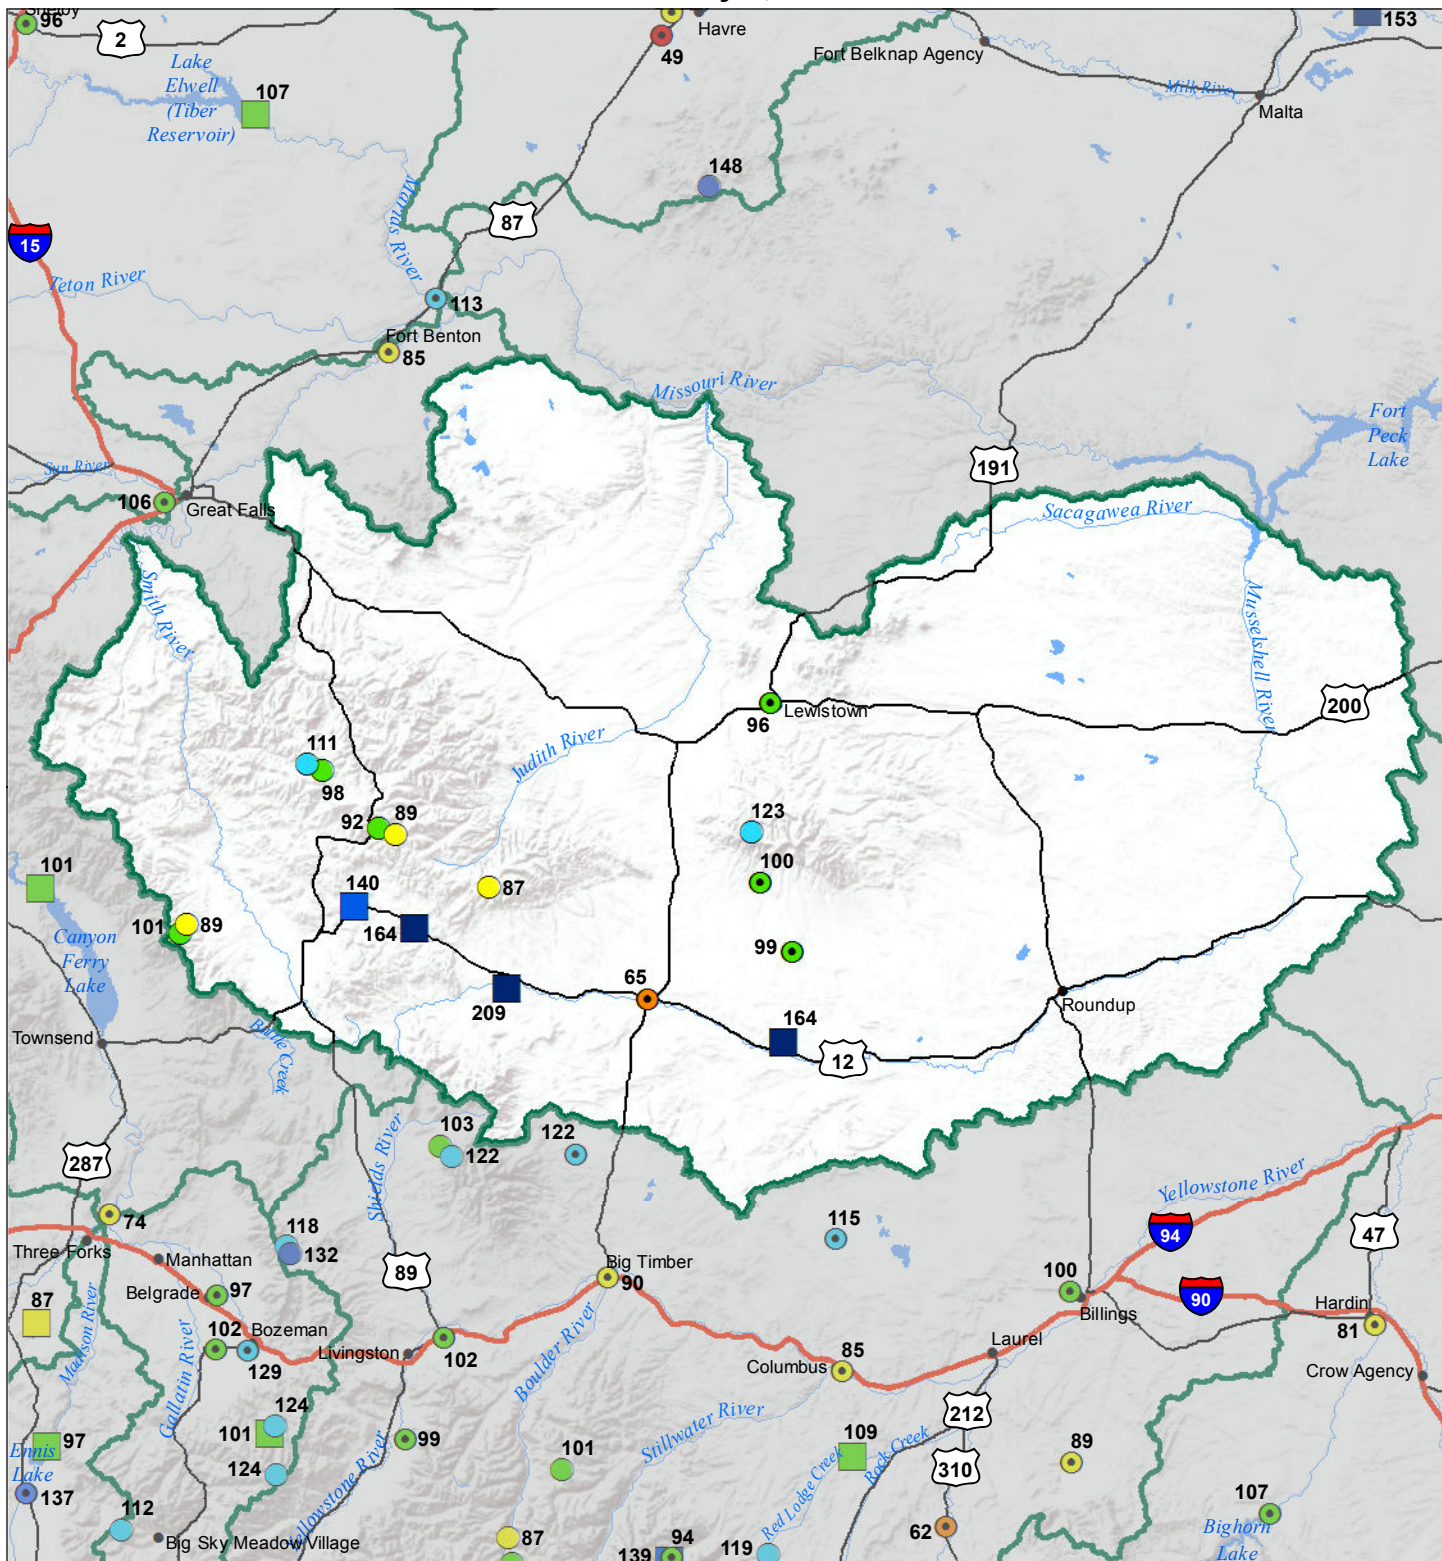

Smith-Judith-Musselshell River Basin

Water Year to Date Precipitation and Reservoir Levels

Percentage of Normal

February 1, 2019

SNOTEL		COOP/ACIS	
Dark Blue	> 150%	Dark Blue	> 150%
Blue	131 - 150%	Blue	131 - 150%
Cyan	111 - 130%	Cyan	111 - 130%
Light Green	91 - 110%	Light Green	91 - 110%
Yellow	71 - 90%	Yellow	71 - 90%
Orange	51 - 70%	Orange	51 - 70%
Red	1 - 50%	Red	1 - 50%

Reservoirs	
Percent of Normal	
Dark Blue	> 150%
Blue	131 - 150%
Cyan	111 - 130%
Light Green	91 - 110%
Yellow	71 - 90%
Orange	51 - 70%
Red	1 - 50%

USDA Montana State Library Natural Resource Information System