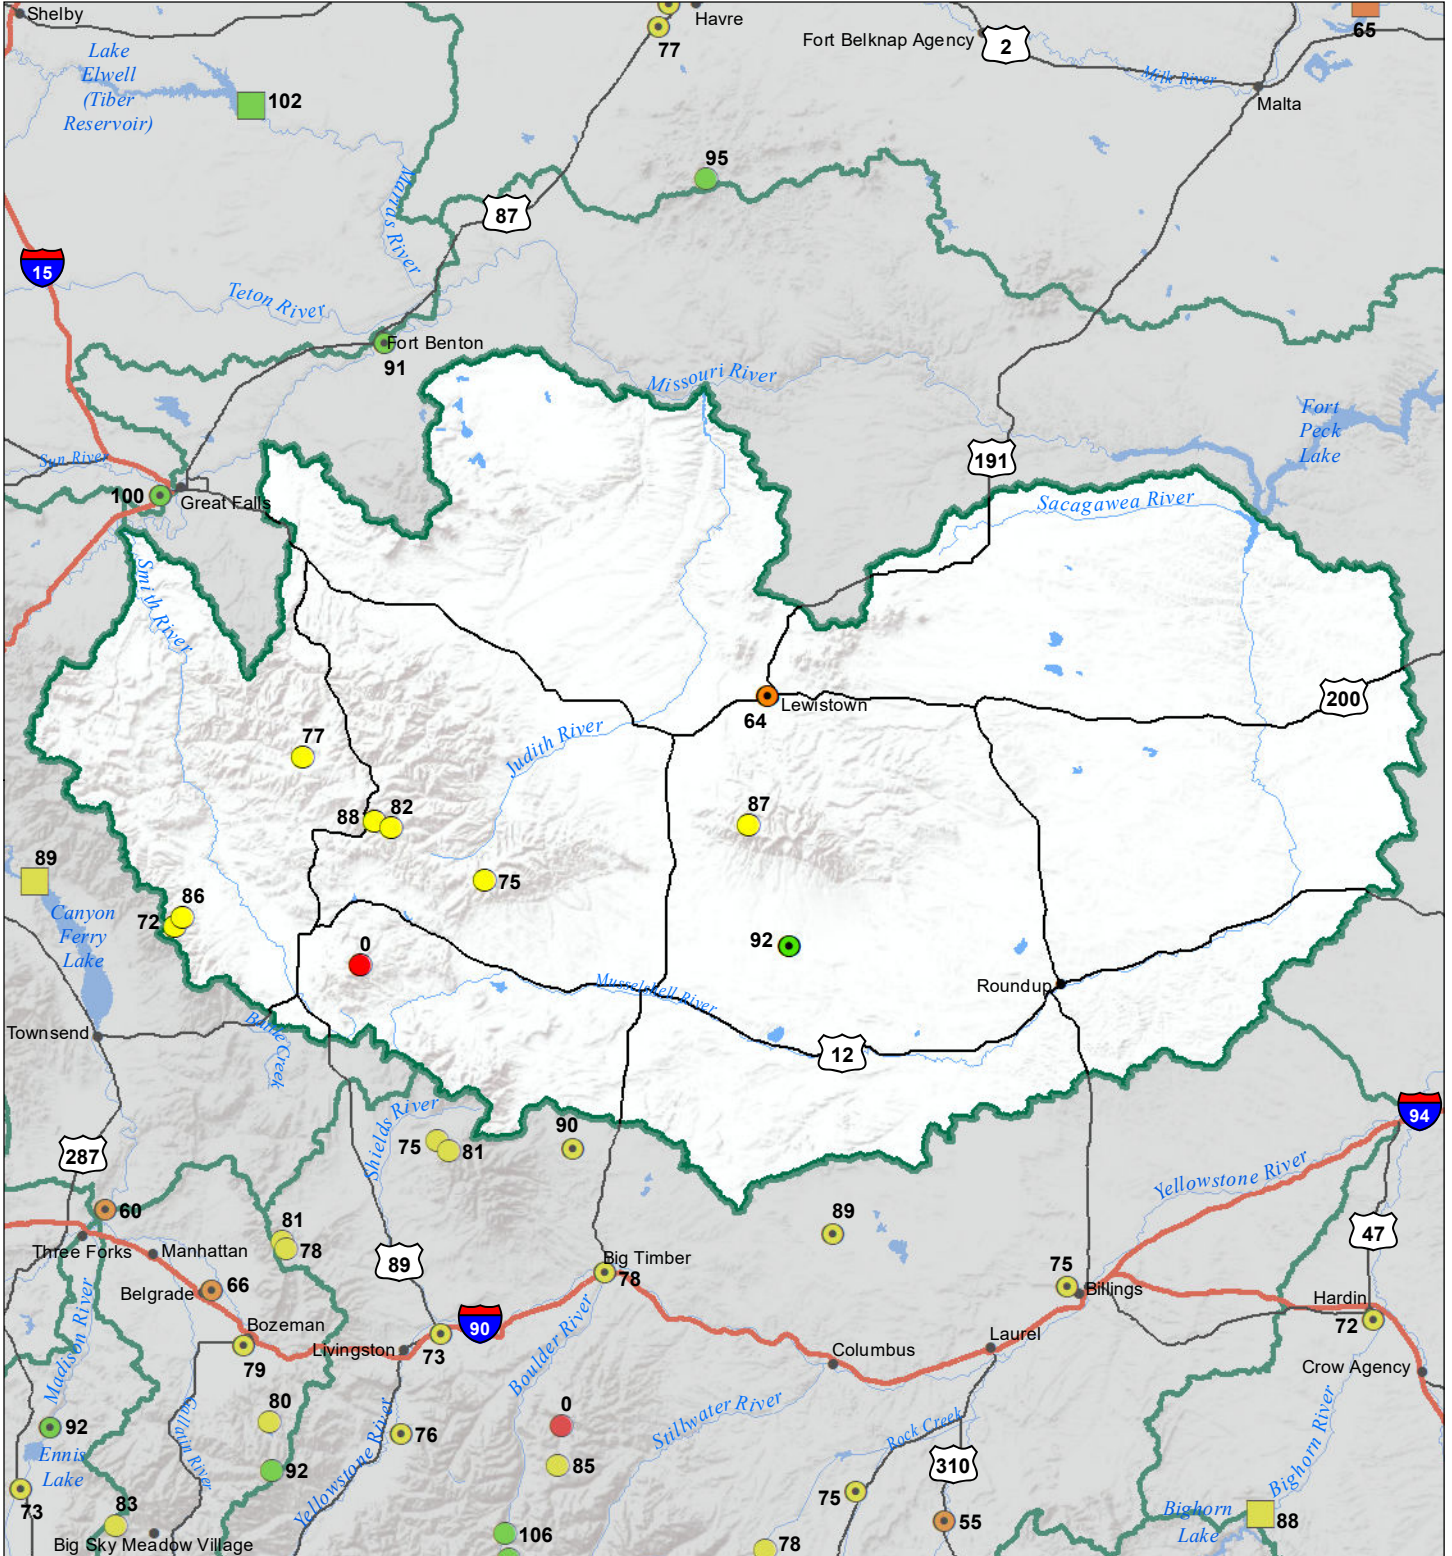

# Smith-Judith-Musselshell River Basin

## Water Year to Date Precipitation and Reservoir Levels

### Percentage of Normal

July 1, 2021