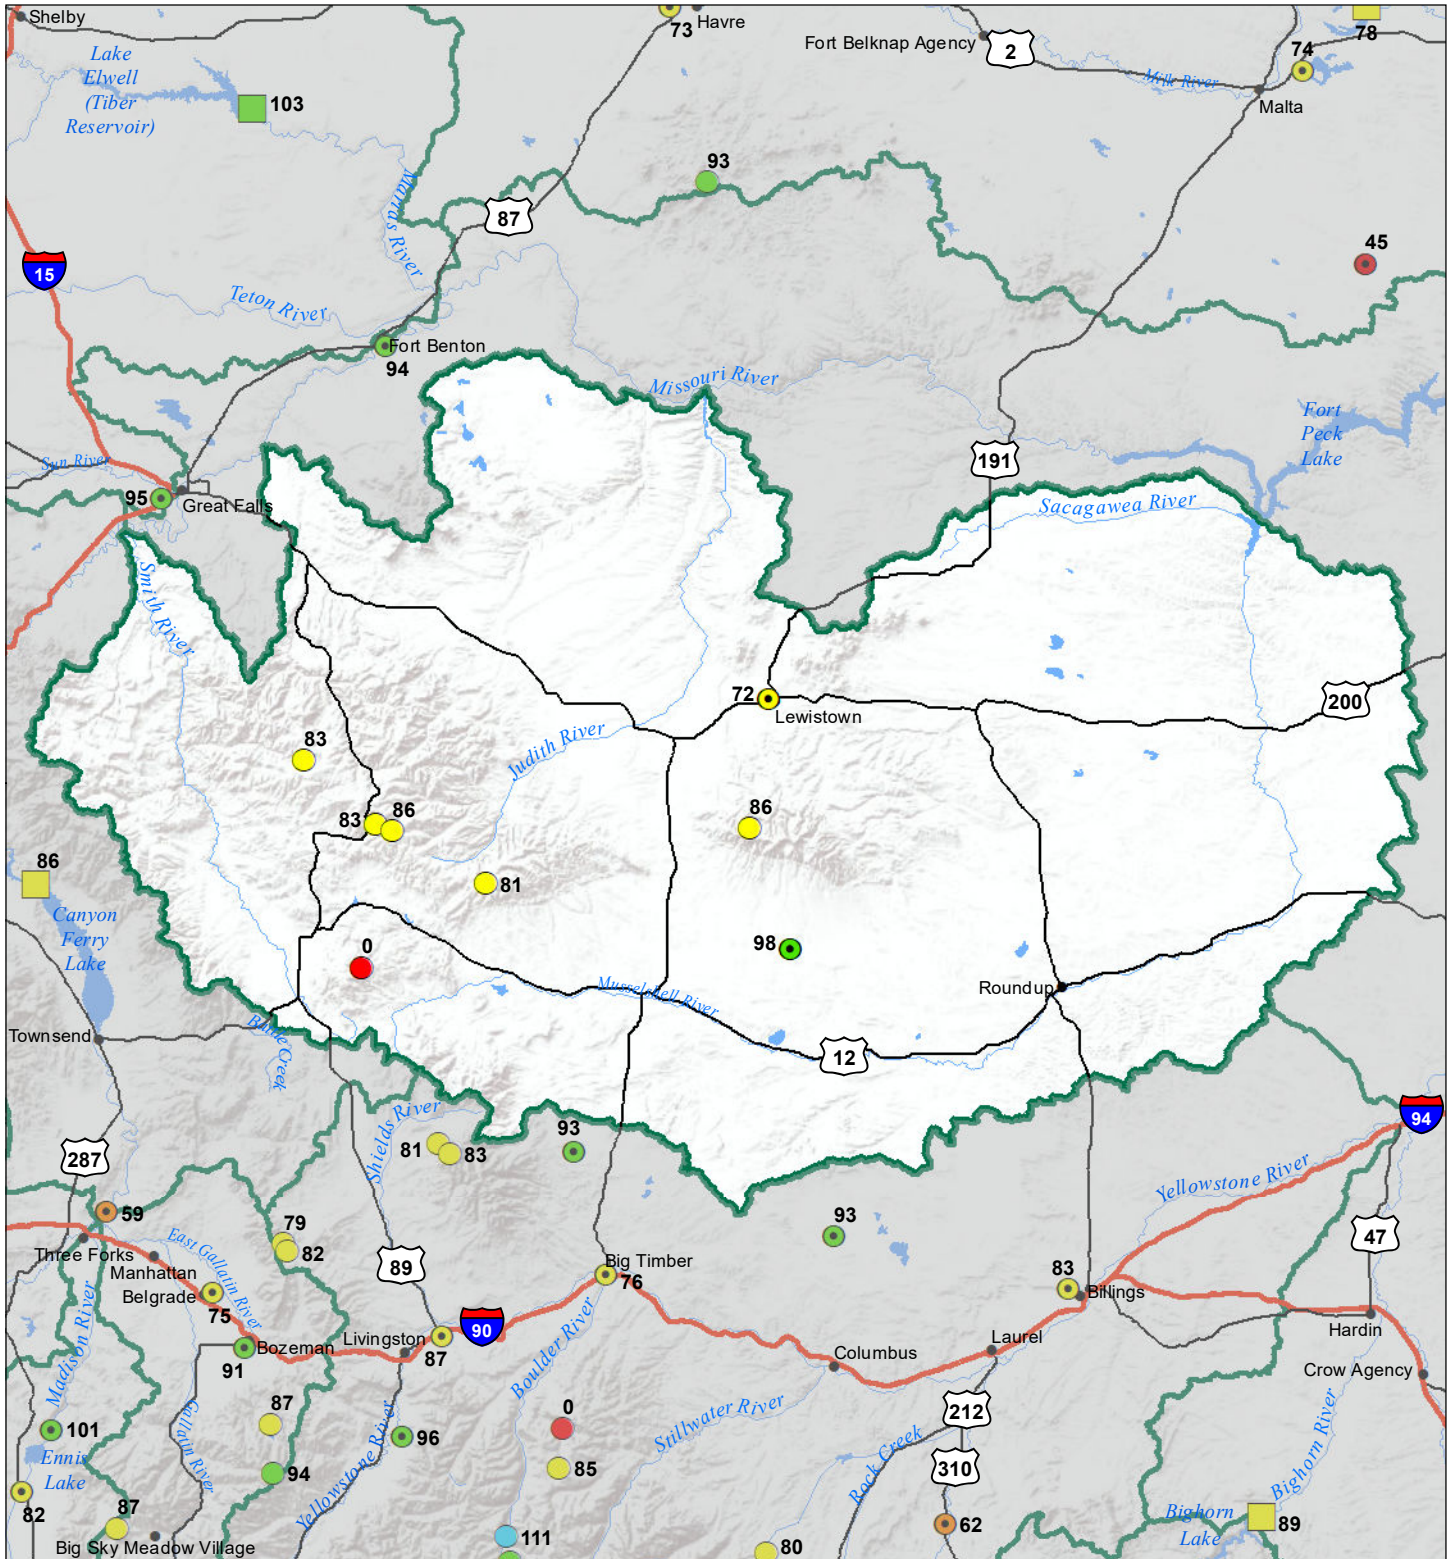

Smith-Judith-Musselshell River Basin

Water Year to Date Precipitation and Reservoir Levels

Percentage of Normal

September 1, 2021

Precipitation Percent of Normal

SNOTEL

- > 150%
- 131 - 150%
- 111 - 130%
- 91 - 110%
- 71 - 90%
- 51 - 70%
- 1 - 50%

COOP/ACIS

- > 150%
- 131 - 150%
- 111 - 130%
- 91 - 110%
- 71 - 90%
- 51 - 70%
- 1 - 50%

Reservoirs Percent of Normal

- > 150%
- 131 - 150%
- 111 - 130%
- 91 - 110%
- 71 - 90%
- 51 - 70%
- 1 - 50%

Montana State Library
Natural Resource
Information System