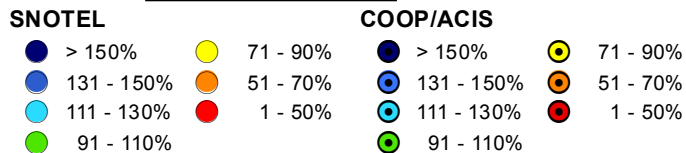

Precipitation Percent of Normal