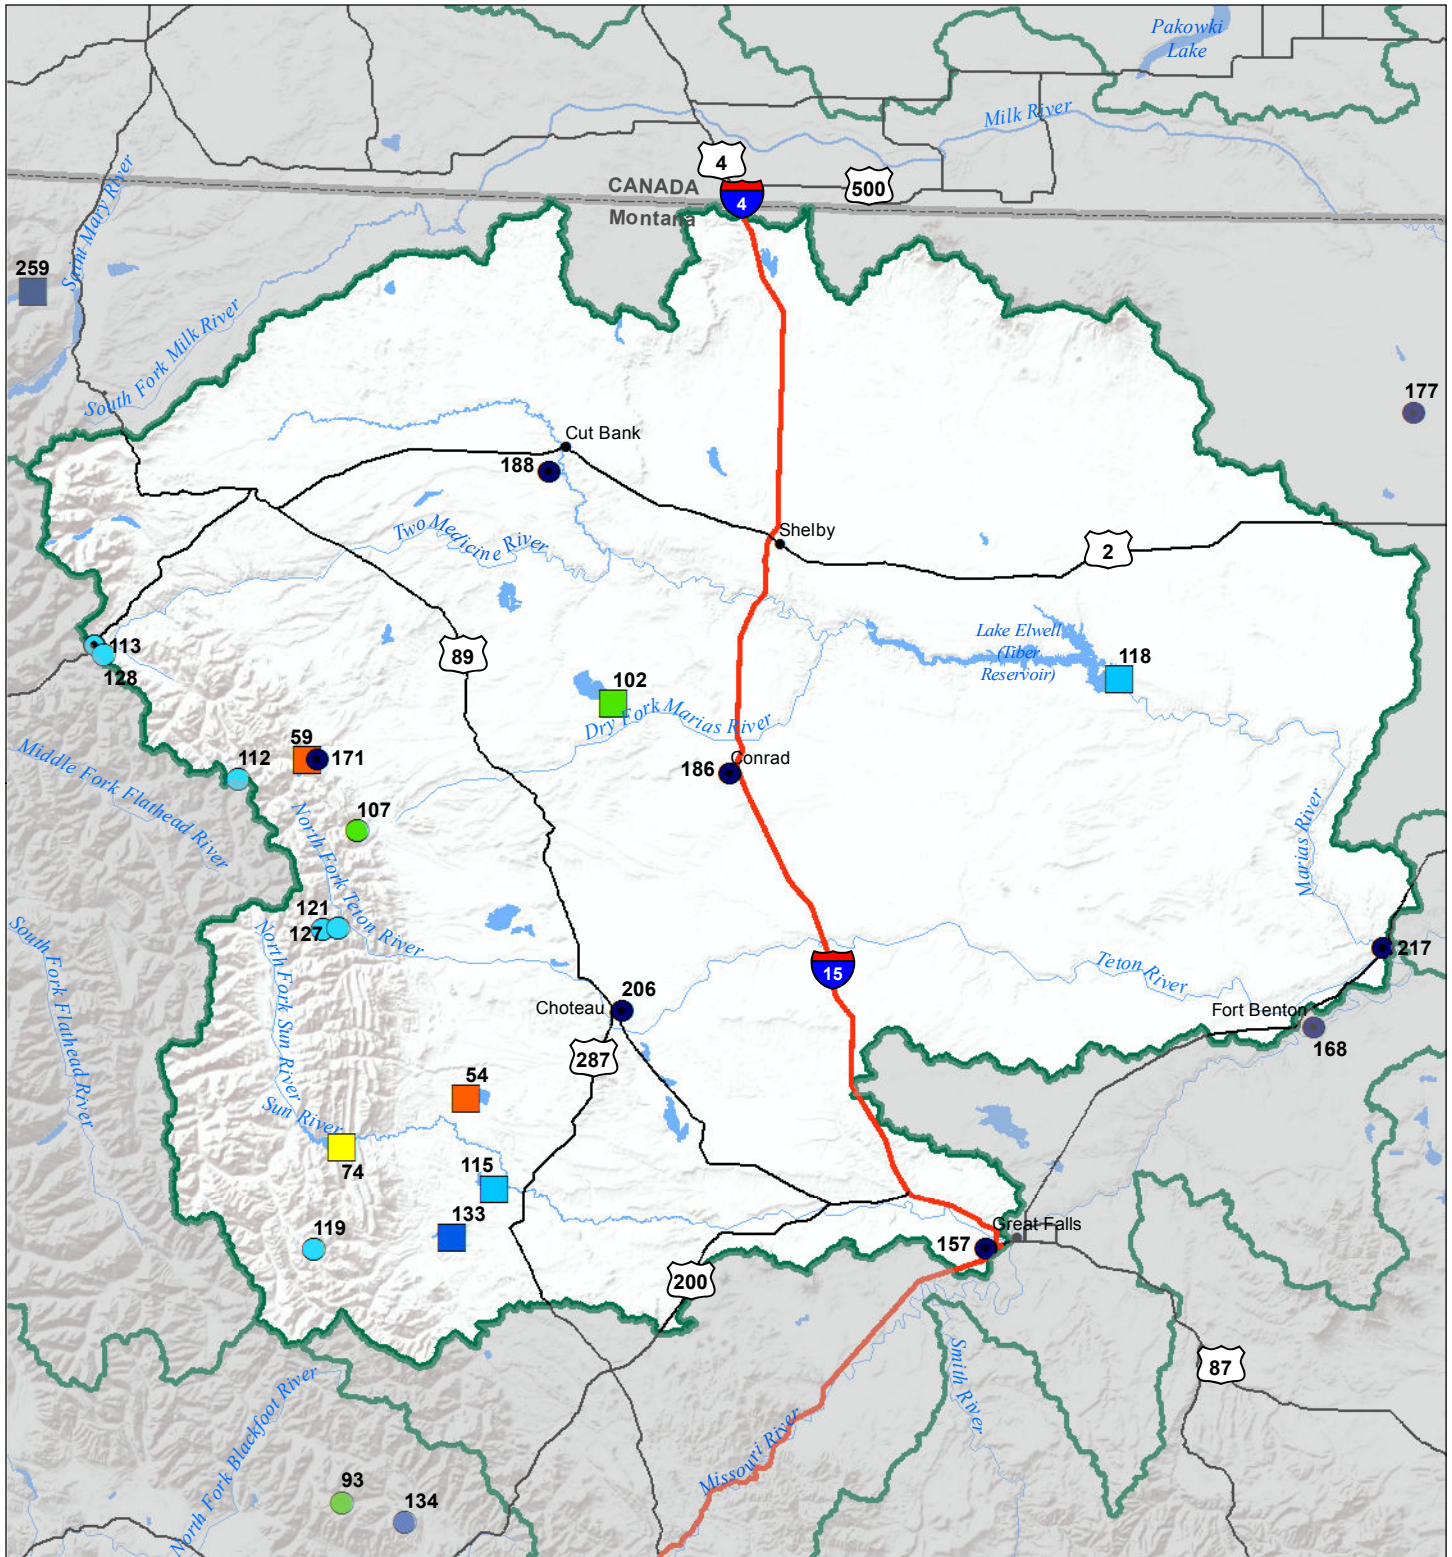

Sun-Teton-Marias River Basin

Water Year to Date Precipitation and Reservoir Levels

Percentage of Normal

May 1, 2017