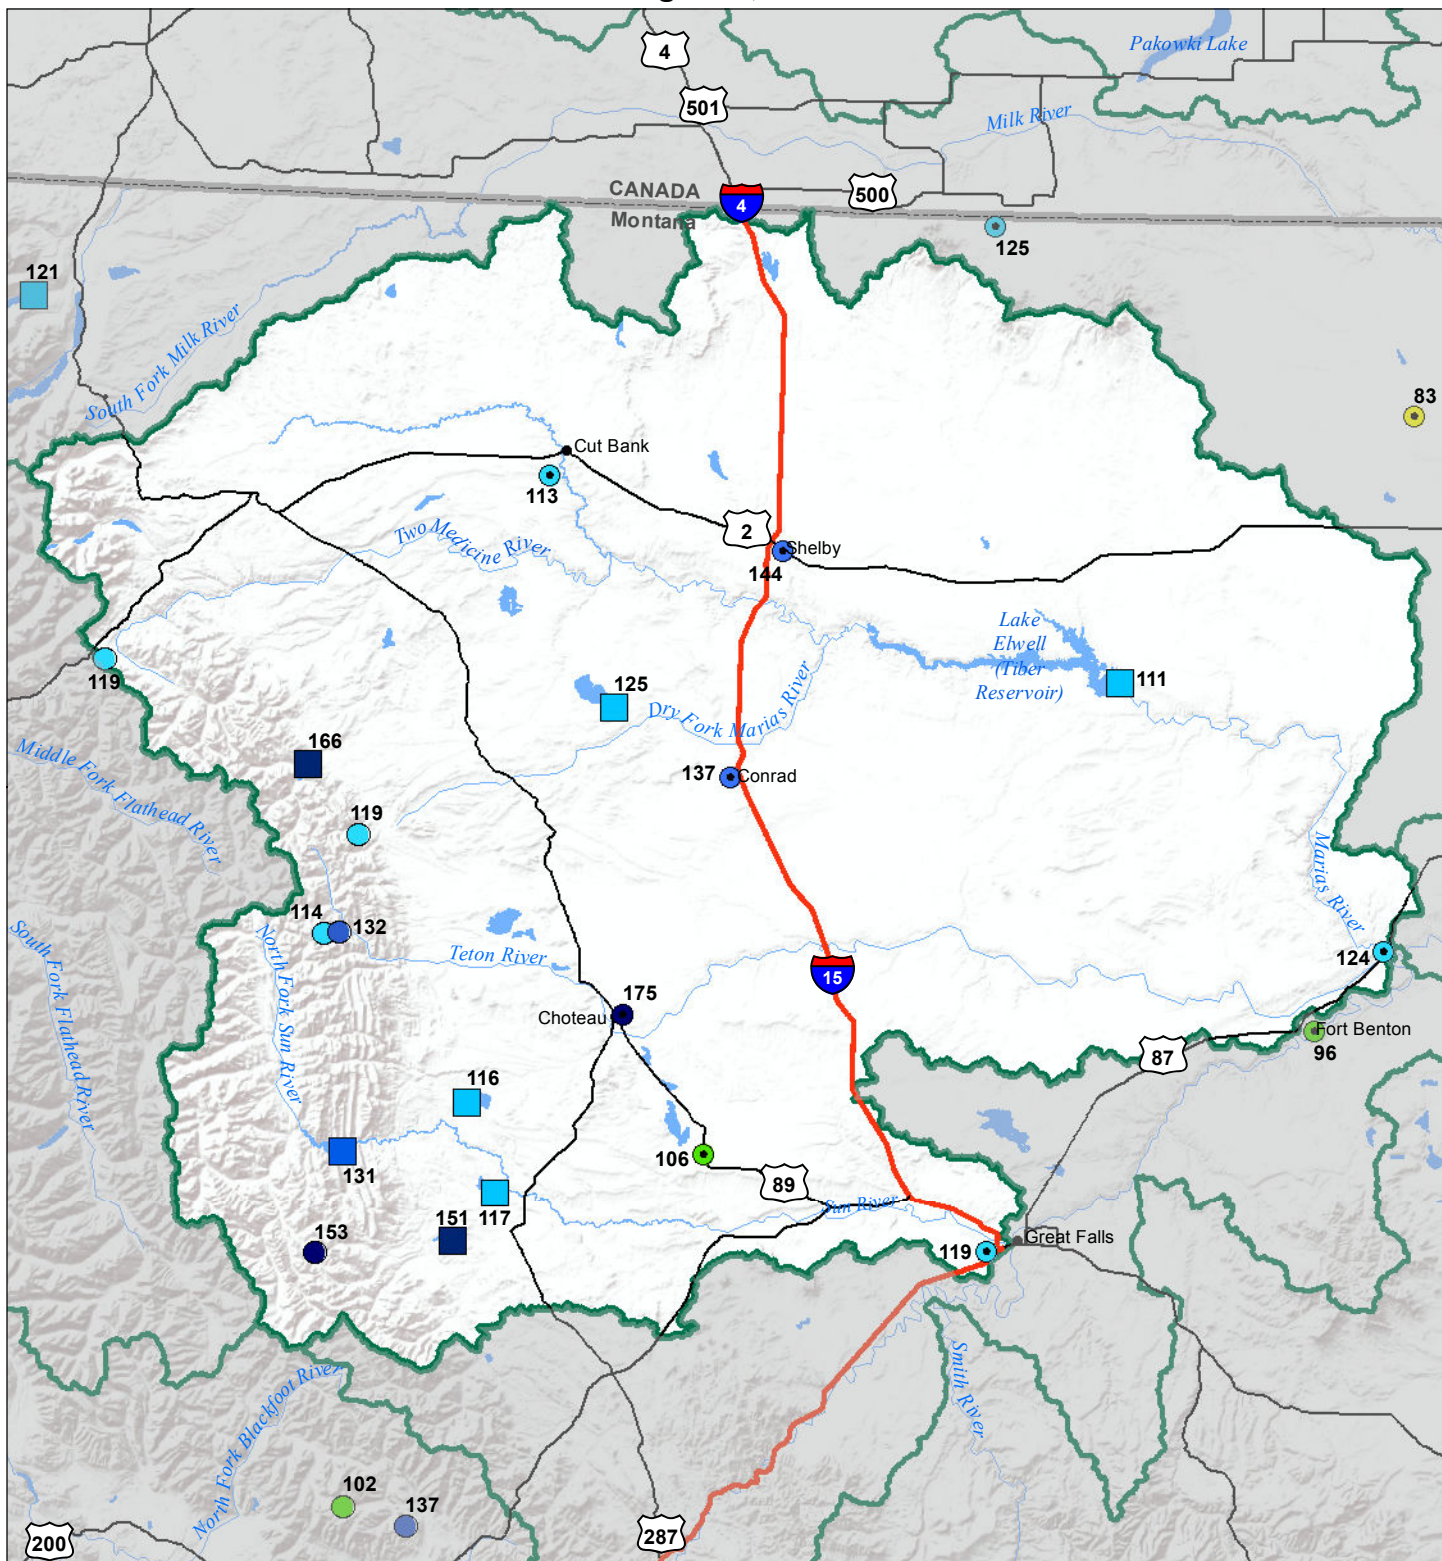

Sun-Teton-Marias River Basin

Water Year to Date Precipitation and Reservoir Levels

Percentage of Normal

August 1, 2018

SNOTEL		COOP/ACIS	
● > 150%	● 71 - 90%	● > 150%	● 71 - 90%
● 131 - 150%	● 51 - 70%	● 131 - 150%	● 51 - 70%
● 111 - 130%	● 1 - 50%	● 111 - 130%	● 1 - 50%
● 91 - 110%		● 91 - 110%	

Reservoirs	
Percent of Normal	
■ > 150%	● 71 - 90%
■ 131 - 150%	● 51 - 70%
■ 111 - 130%	● 1 - 50%
■ 91 - 110%	
■ 71 - 90%	
■ 51 - 70%	
■ 1 - 50%	

USDA
 Montana State Library
 Natural Resource
 Information System