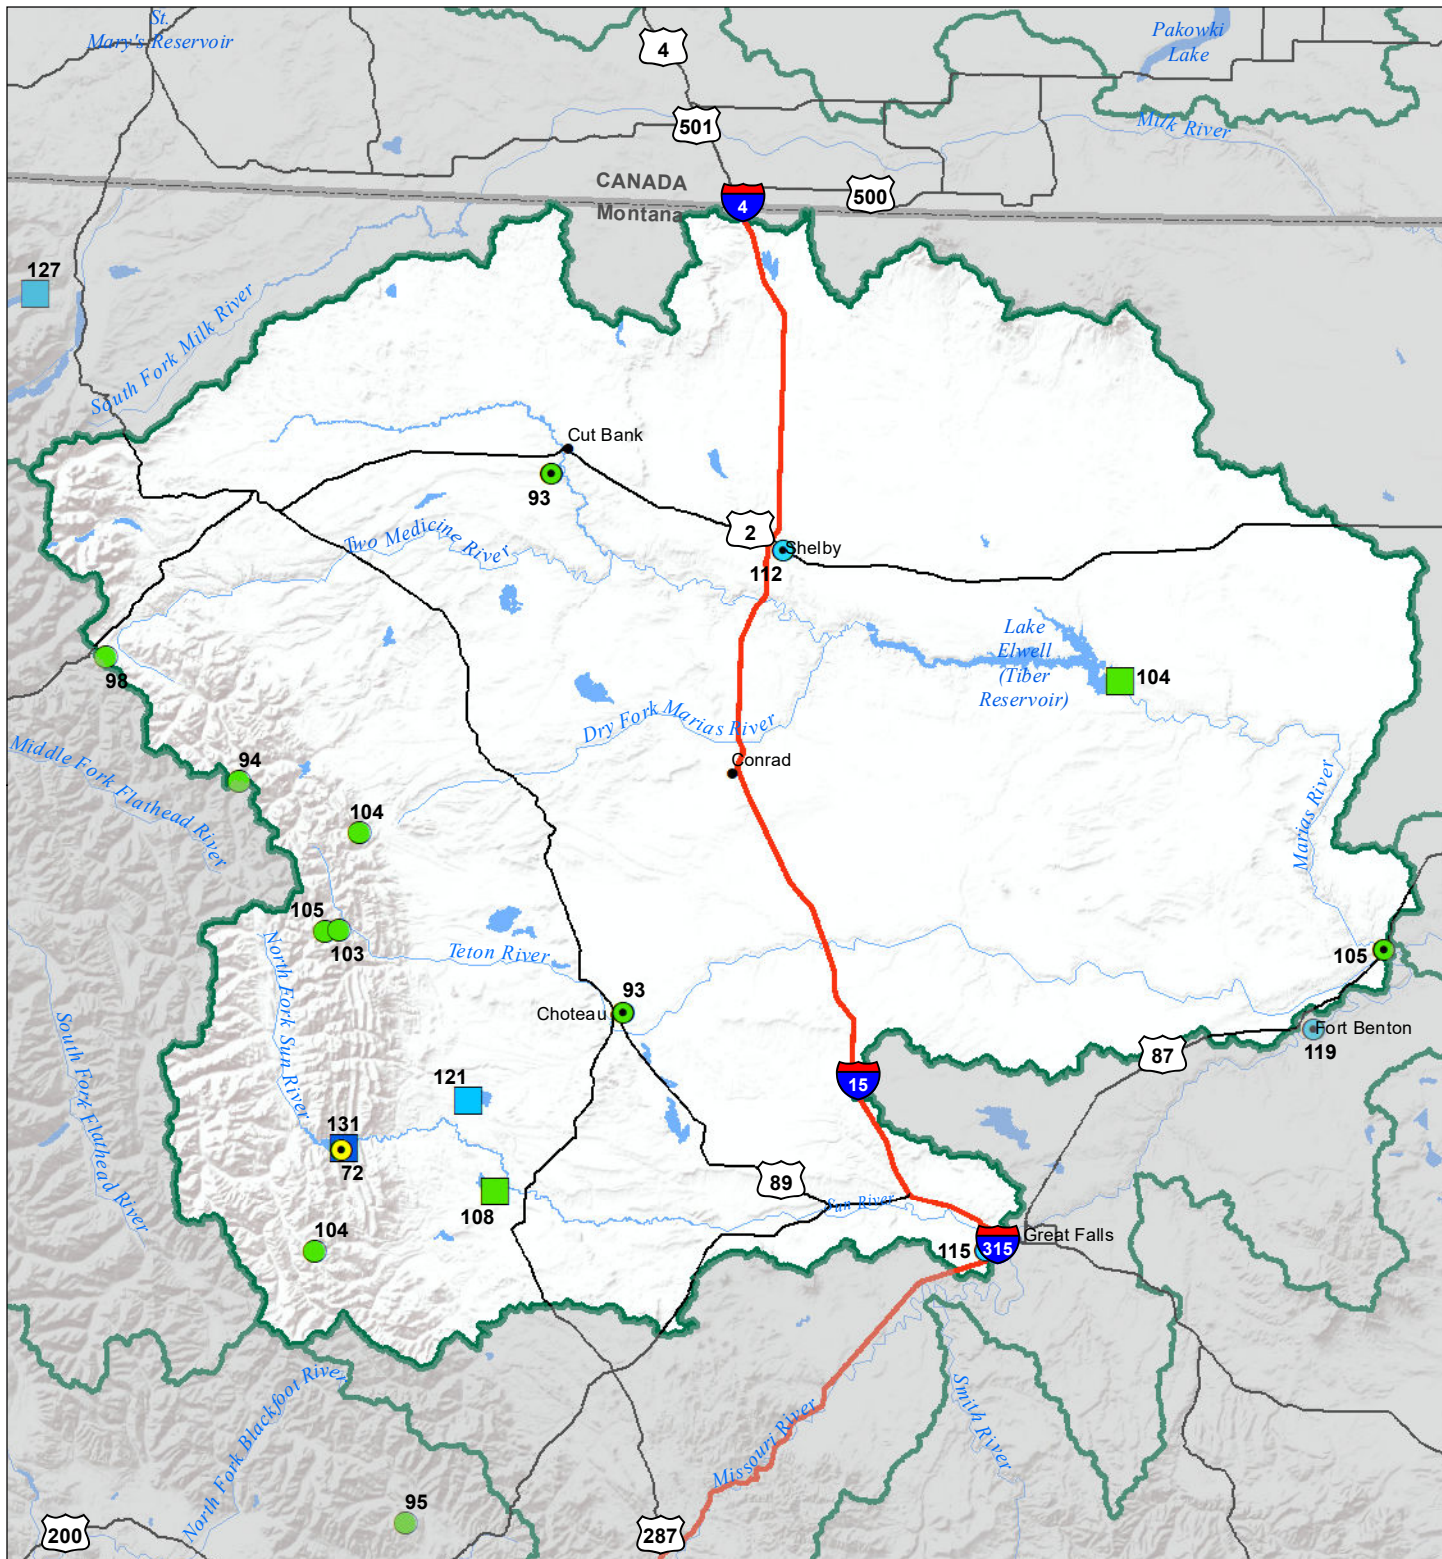

Sun-Teton-Marias River Basin

Water Year to Date Precipitation and Reservoir Levels

Percentage of Normal

August 1, 2020

Precipitation Percent of Normal

SNOTEL

- > 150%
- 131 - 150%
- 111 - 130%
- 91 - 110%
- 71 - 90%
- 51 - 70%
- 1 - 50%

COOP/ACIS

- > 150%
- 131 - 150%
- 111 - 130%
- 91 - 110%
- 71 - 90%
- 51 - 70%
- 1 - 50%

Reservoirs Percent of Normal

- > 150%
- 131 - 150%
- 111 - 130%
- 91 - 110%
- 71 - 90%
- 51 - 70%
- 1 - 50%

Montana State Library
Natural Resource
Information System