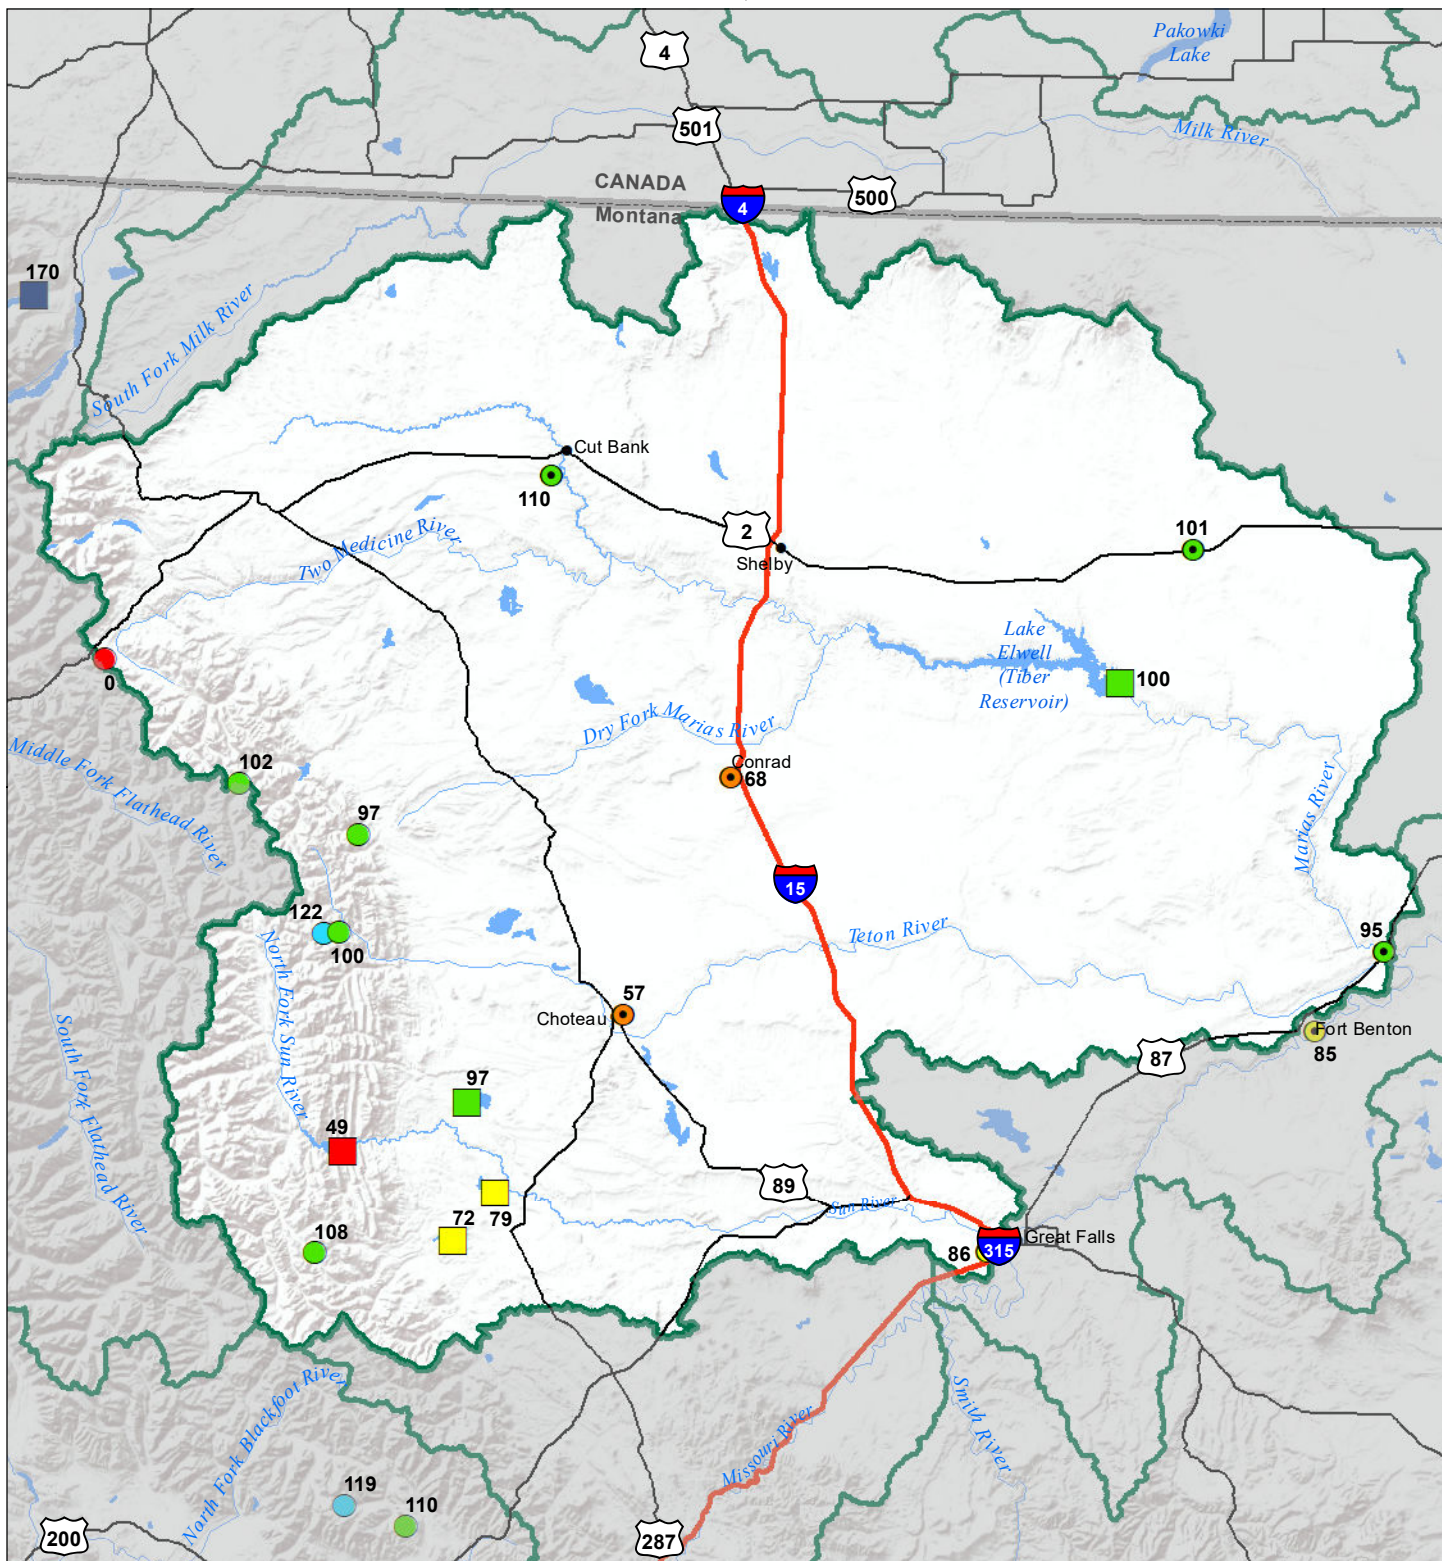

Sun-Teton-Marias River Basin

Water Year to Date Precipitation and Reservoir Levels

Percentage of Normal

March 1, 2022

Precipitation Percent of Normal

SNOTEL

- > 150%
- 131 - 150%
- 111 - 130%
- 91 - 110%
- 71 - 90%
- 51 - 70%
- 1 - 50%

COOP/ACIS

- > 150%
- 131 - 150%
- 111 - 130%
- 91 - 110%
- 71 - 90%
- 51 - 70%
- 1 - 50%

Reservoirs Percent of Normal

- > 150%
- 131 - 150%
- 111 - 130%
- 91 - 110%
- 71 - 90%
- 51 - 70%
- 1 - 50%