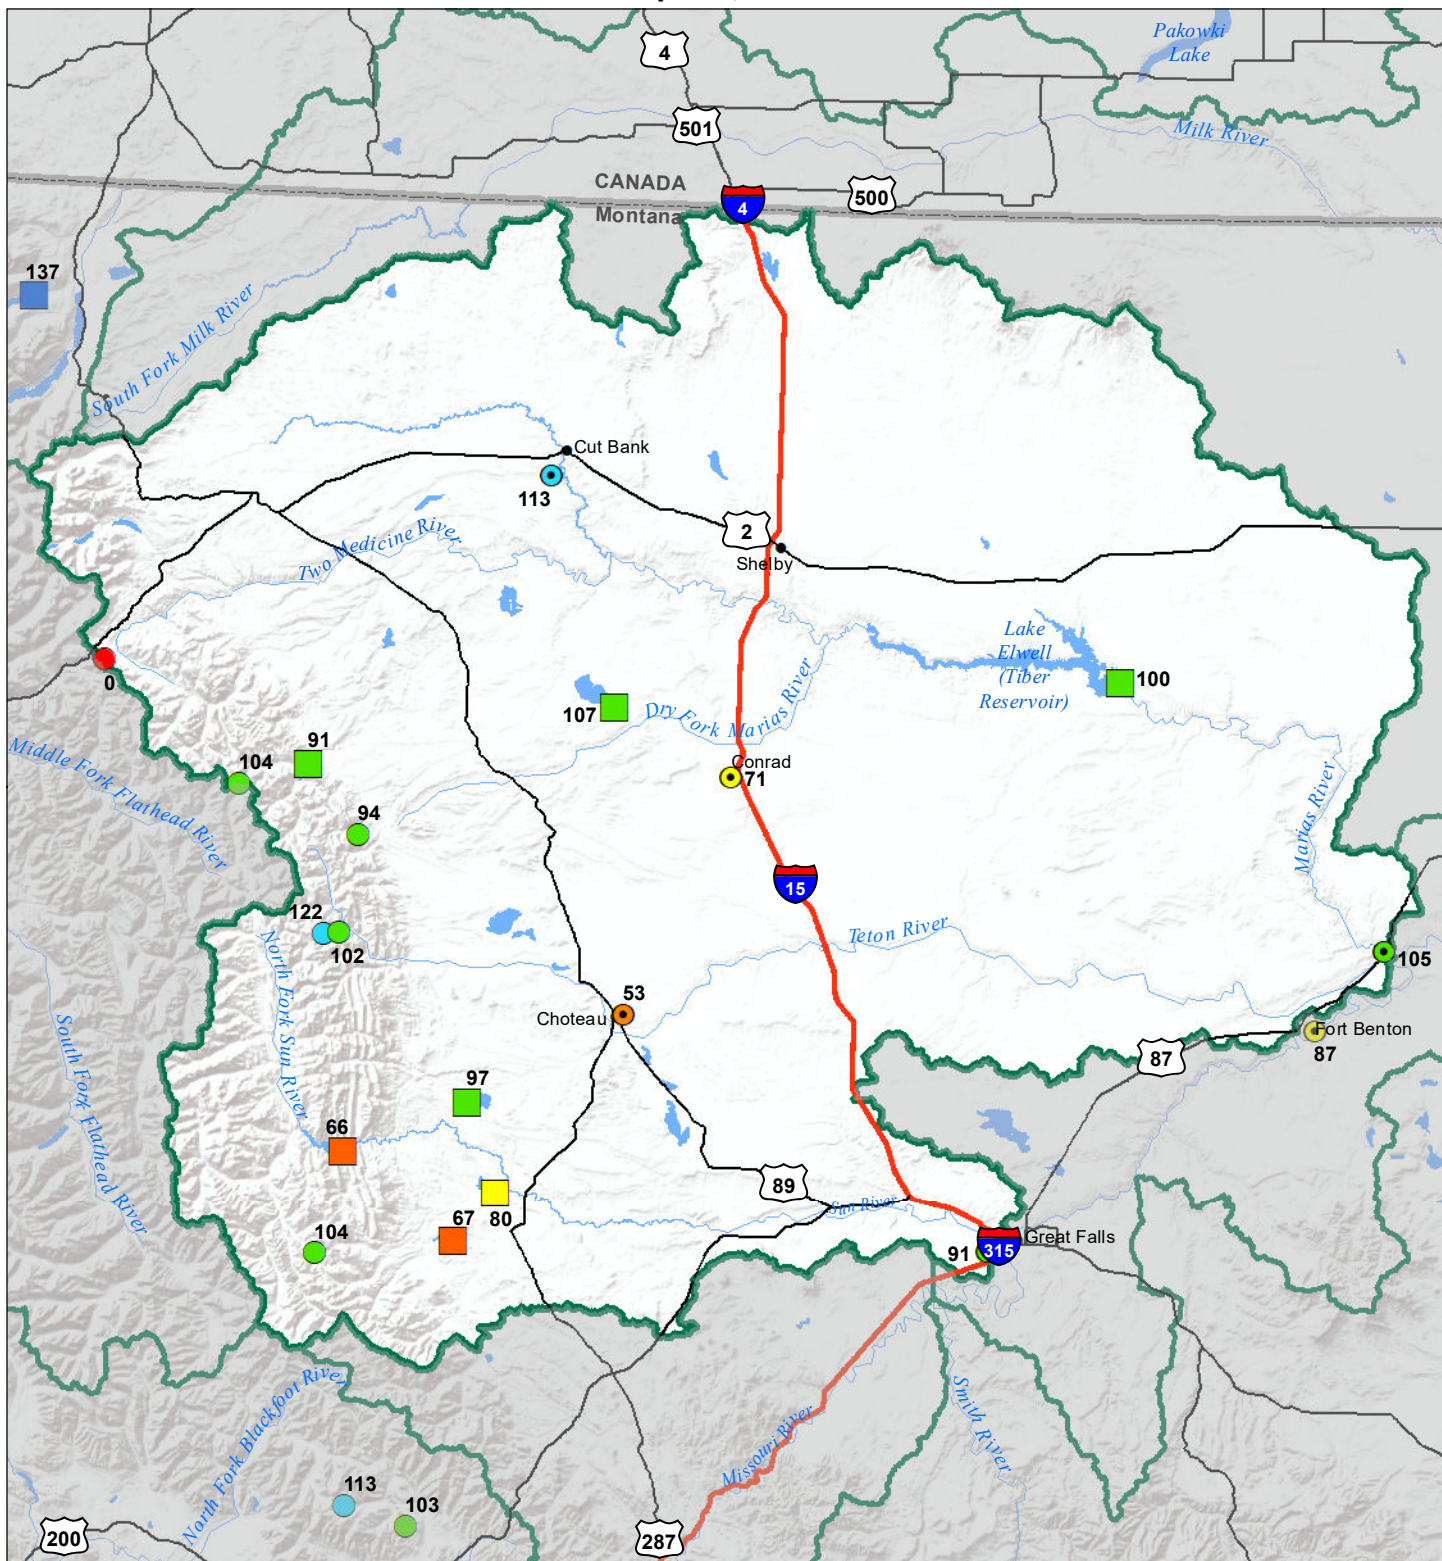

Sun-Teton-Marias River Basin

Water Year to Date Precipitation and Reservoir Levels

Percentage of Normal

April 1, 2022

Precipitation Percent of Normal

SNOTEL

- > 150%
- 131 - 150%
- 111 - 130%
- 91 - 110%
- 71 - 90%
- 51 - 70%
- 1 - 50%

COOP/ACIS

- > 150%
- 131 - 150%
- 111 - 130%
- 91 - 110%
- 71 - 90%
- 51 - 70%
- 1 - 50%

Reservoirs Percent of Normal

- > 150%
- 131 - 150%
- 111 - 130%
- 91 - 110%
- 71 - 90%
- 51 - 70%
- 1 - 50%

Montana State Library
Natural Resource
Information System