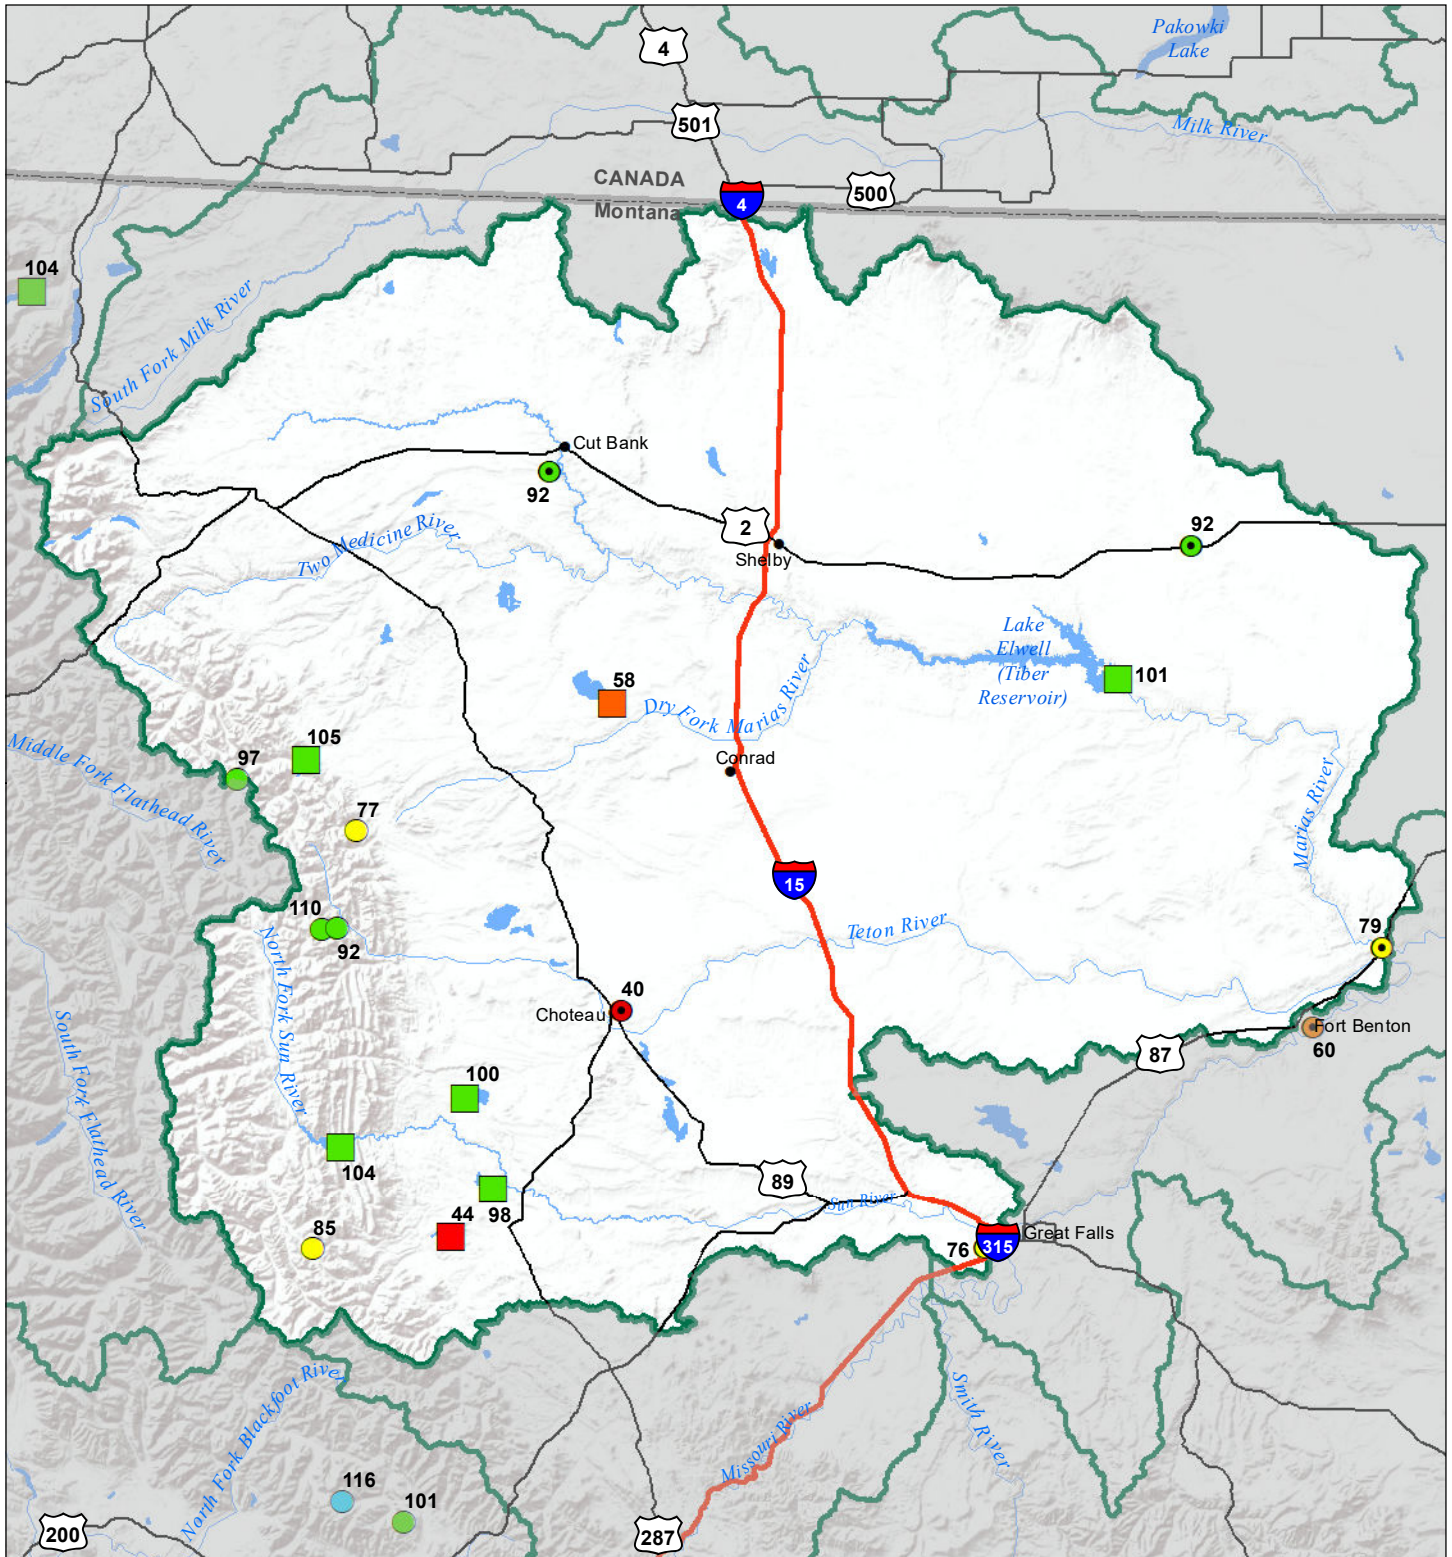

Sun-Teton-Marias River Basin

Water Year to Date Precipitation and Reservoir Levels

Percentage of Normal

July 1, 2022

Precipitation Percent of Normal

SNOTEL		COOP/ACIS	
Dark Blue	> 150%	Dark Blue	> 150%
Blue	131 - 150%	Blue	131 - 150%
Cyan	111 - 130%	Cyan	111 - 130%
Light Green	91 - 110%	Light Green	91 - 110%
Yellow	71 - 90%	Yellow	71 - 90%
Orange	51 - 70%	Orange	51 - 70%
Red	1 - 50%	Red	1 - 50%

Reservoirs Percent of Normal

Dark Blue	> 150%
Blue	131 - 150%
Cyan	111 - 130%
Light Green	91 - 110%
Yellow	71 - 90%
Orange	51 - 70%
Red	1 - 50%