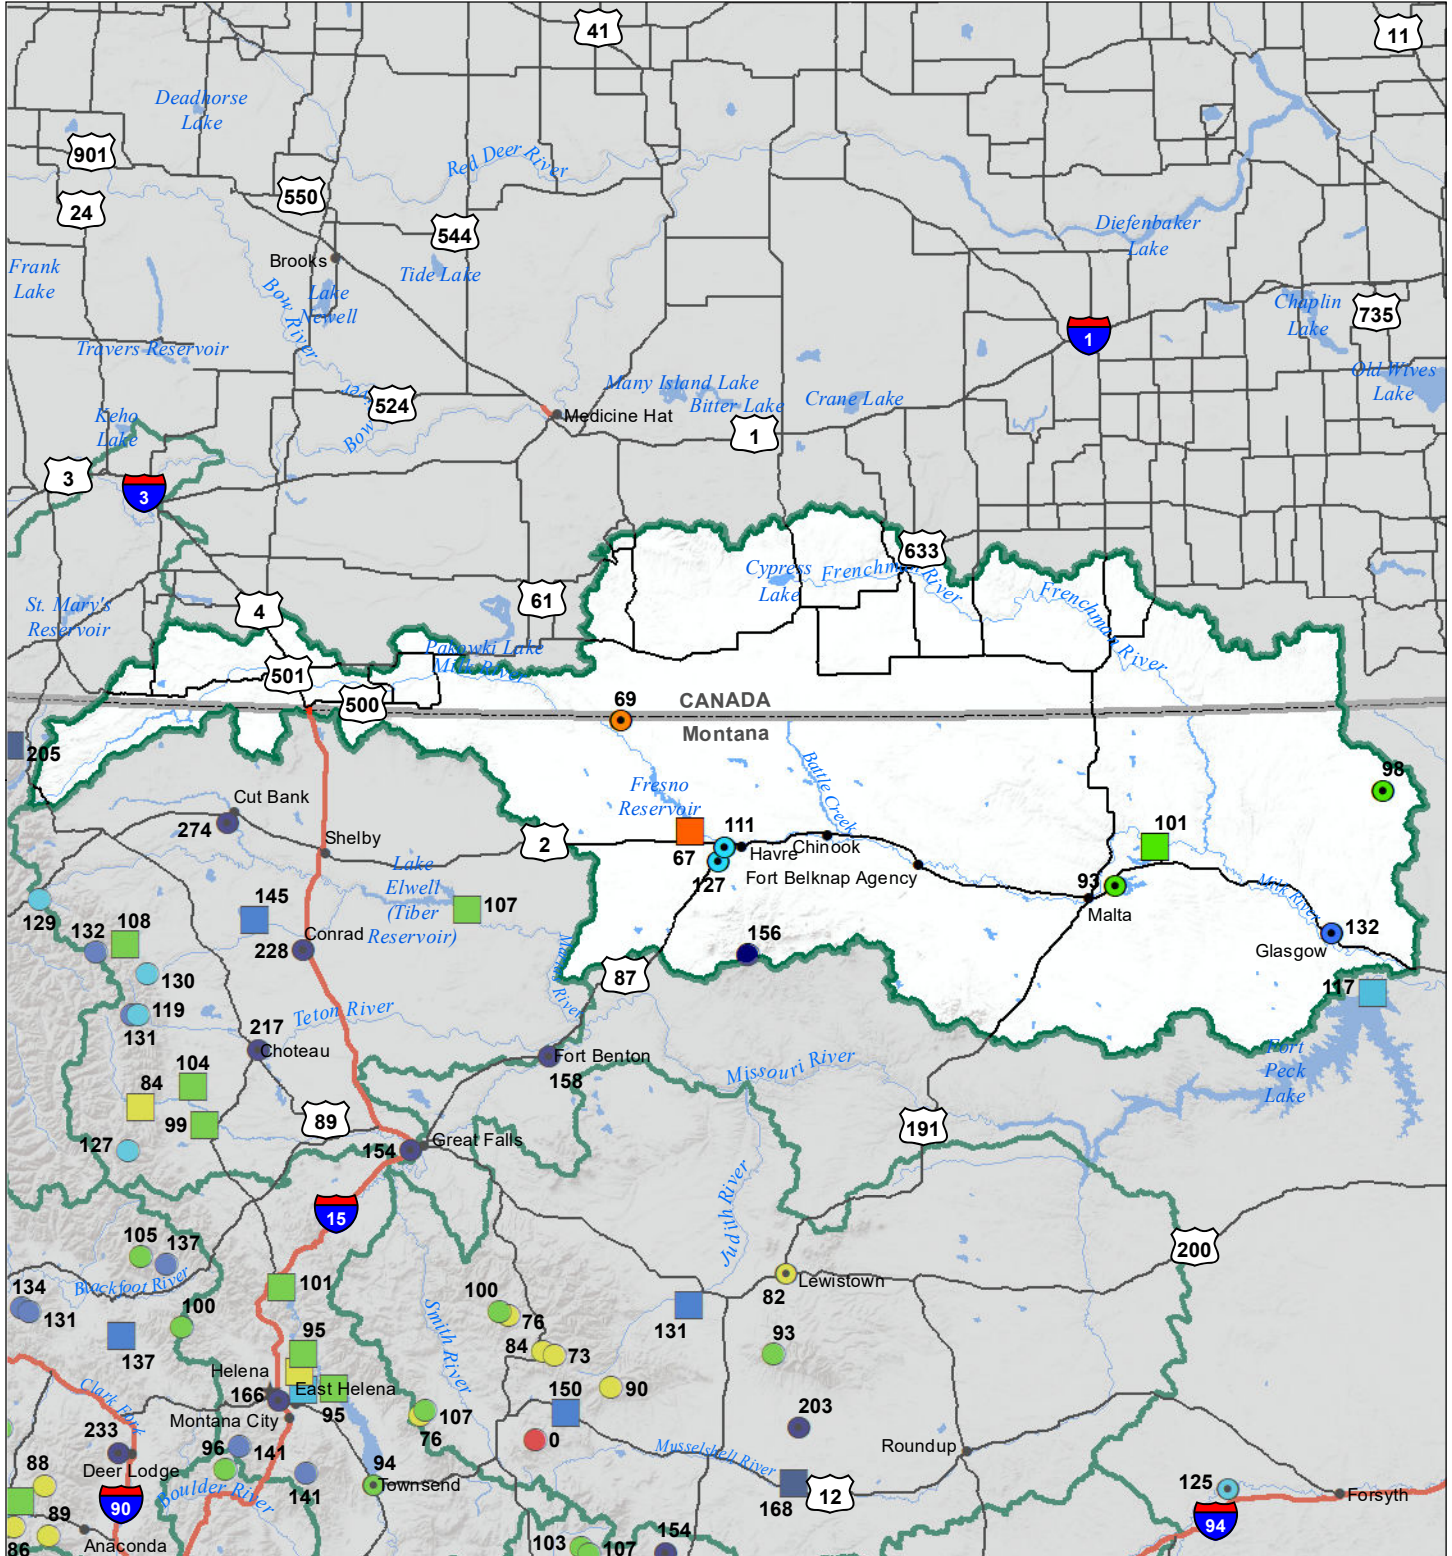

Milk River Basin

Water Year to Date Precipitation and Reservoir Levels Percentage of Normal

January 1, 2021

Precipitation Percent of Normal

SNOTEL		COOP/ACIS	
● > 150%	● 71 - 90%	● > 150%	● 71 - 90%
● 131 - 150%	● 51 - 70%	● 131 - 150%	● 51 - 70%
● 111 - 130%	● 1 - 50%	● 111 - 130%	● 1 - 50%
● 91 - 110%		● 91 - 110%	

Reservoirs Percent of Normal

■ > 150%
■ 131 - 150%
■ 111 - 130%
■ 91 - 110%
■ 71 - 90%
■ 51 - 70%
■ 1 - 50%