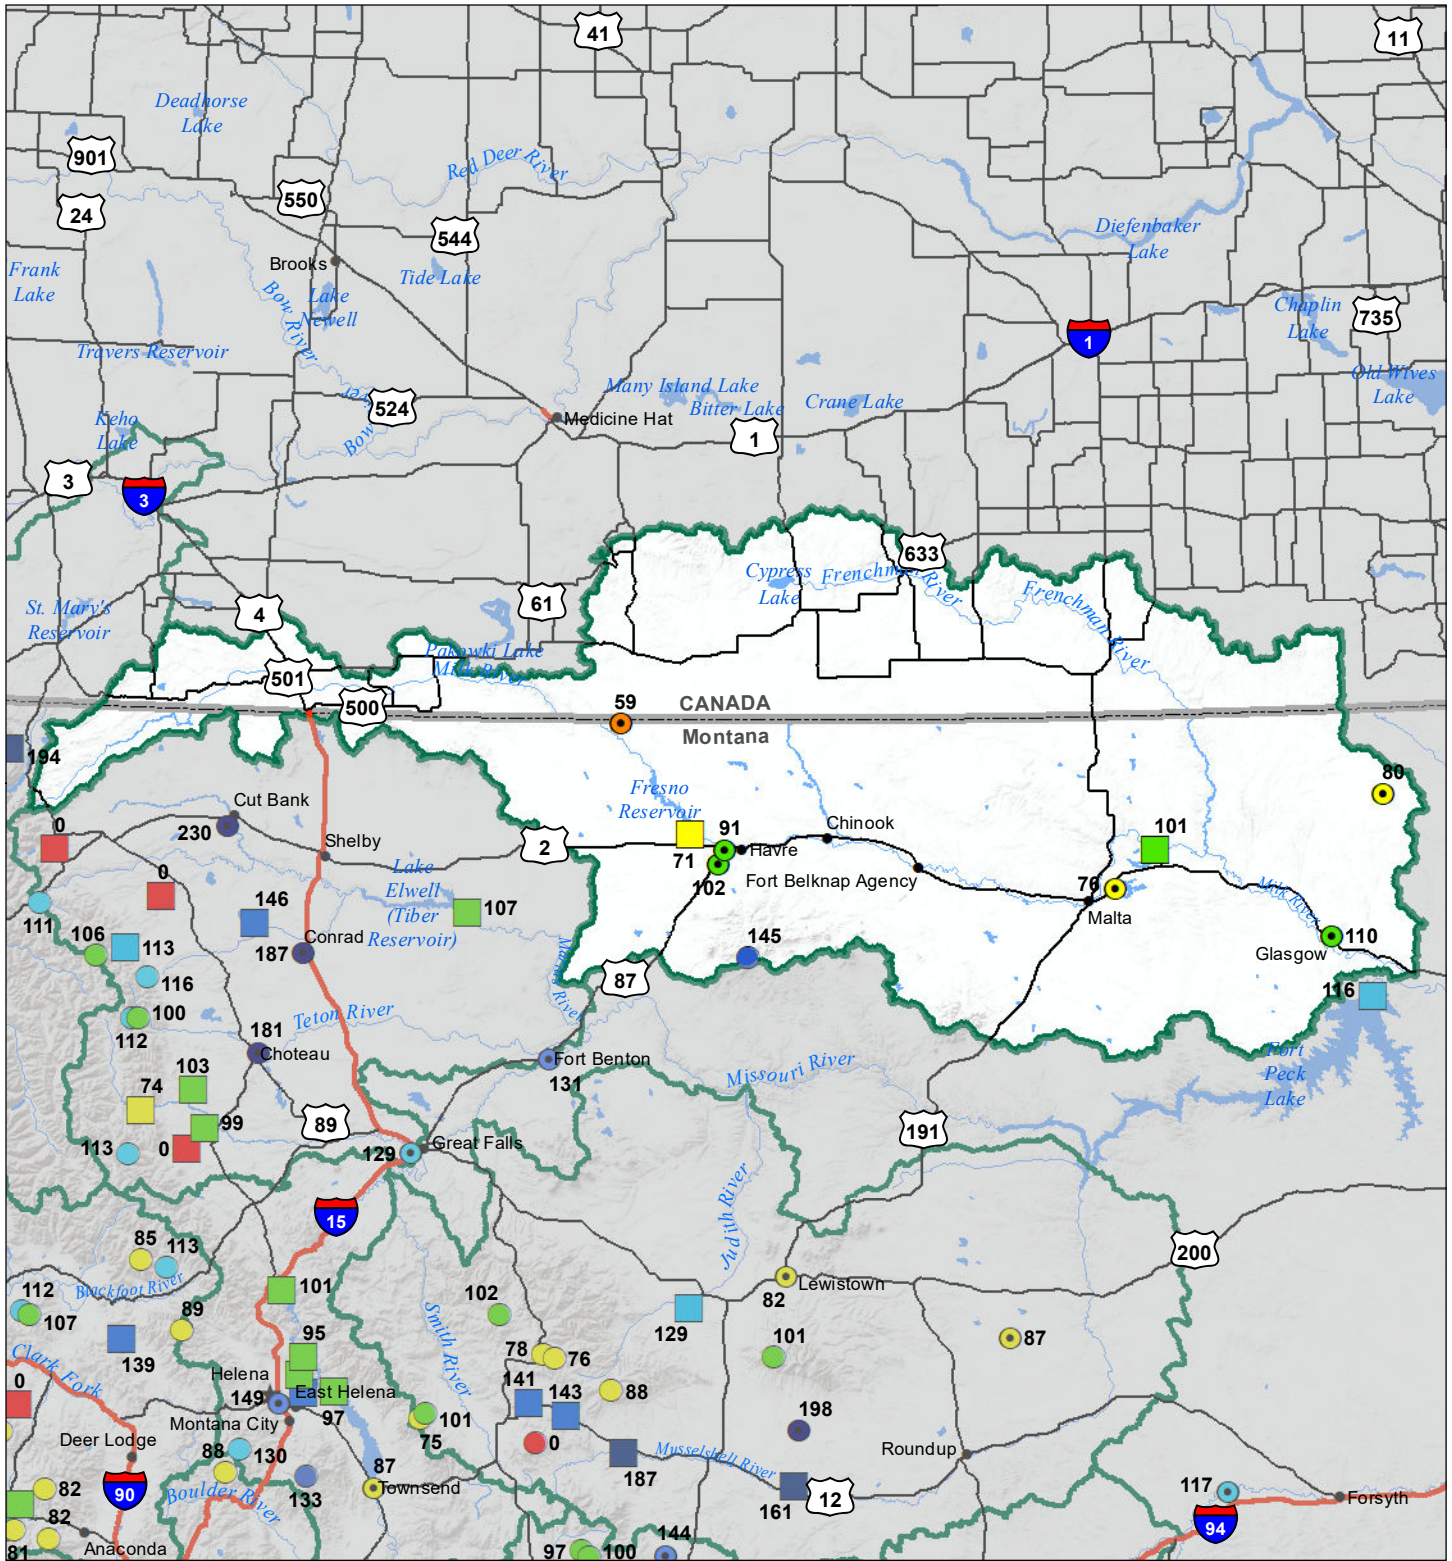

Milk River Basin

Water Year to Date Precipitation and Reservoir Levels Percentage of Normal

February 1, 2021

Precipitation Percent of Normal

SNOTEL		COOP/ACIS	
● > 150%	● 71 - 90%	● > 150%	● 71 - 90%
● 131 - 150%	● 51 - 70%	● 131 - 150%	● 51 - 70%
● 111 - 130%	● 1 - 50%	● 111 - 130%	● 1 - 50%
● 91 - 110%		● 91 - 110%	

Reservoirs Percent of Normal

■ > 150%
■ 131 - 150%
■ 111 - 130%
■ 91 - 110%
■ 71 - 90%
■ 51 - 70%
■ 1 - 50%