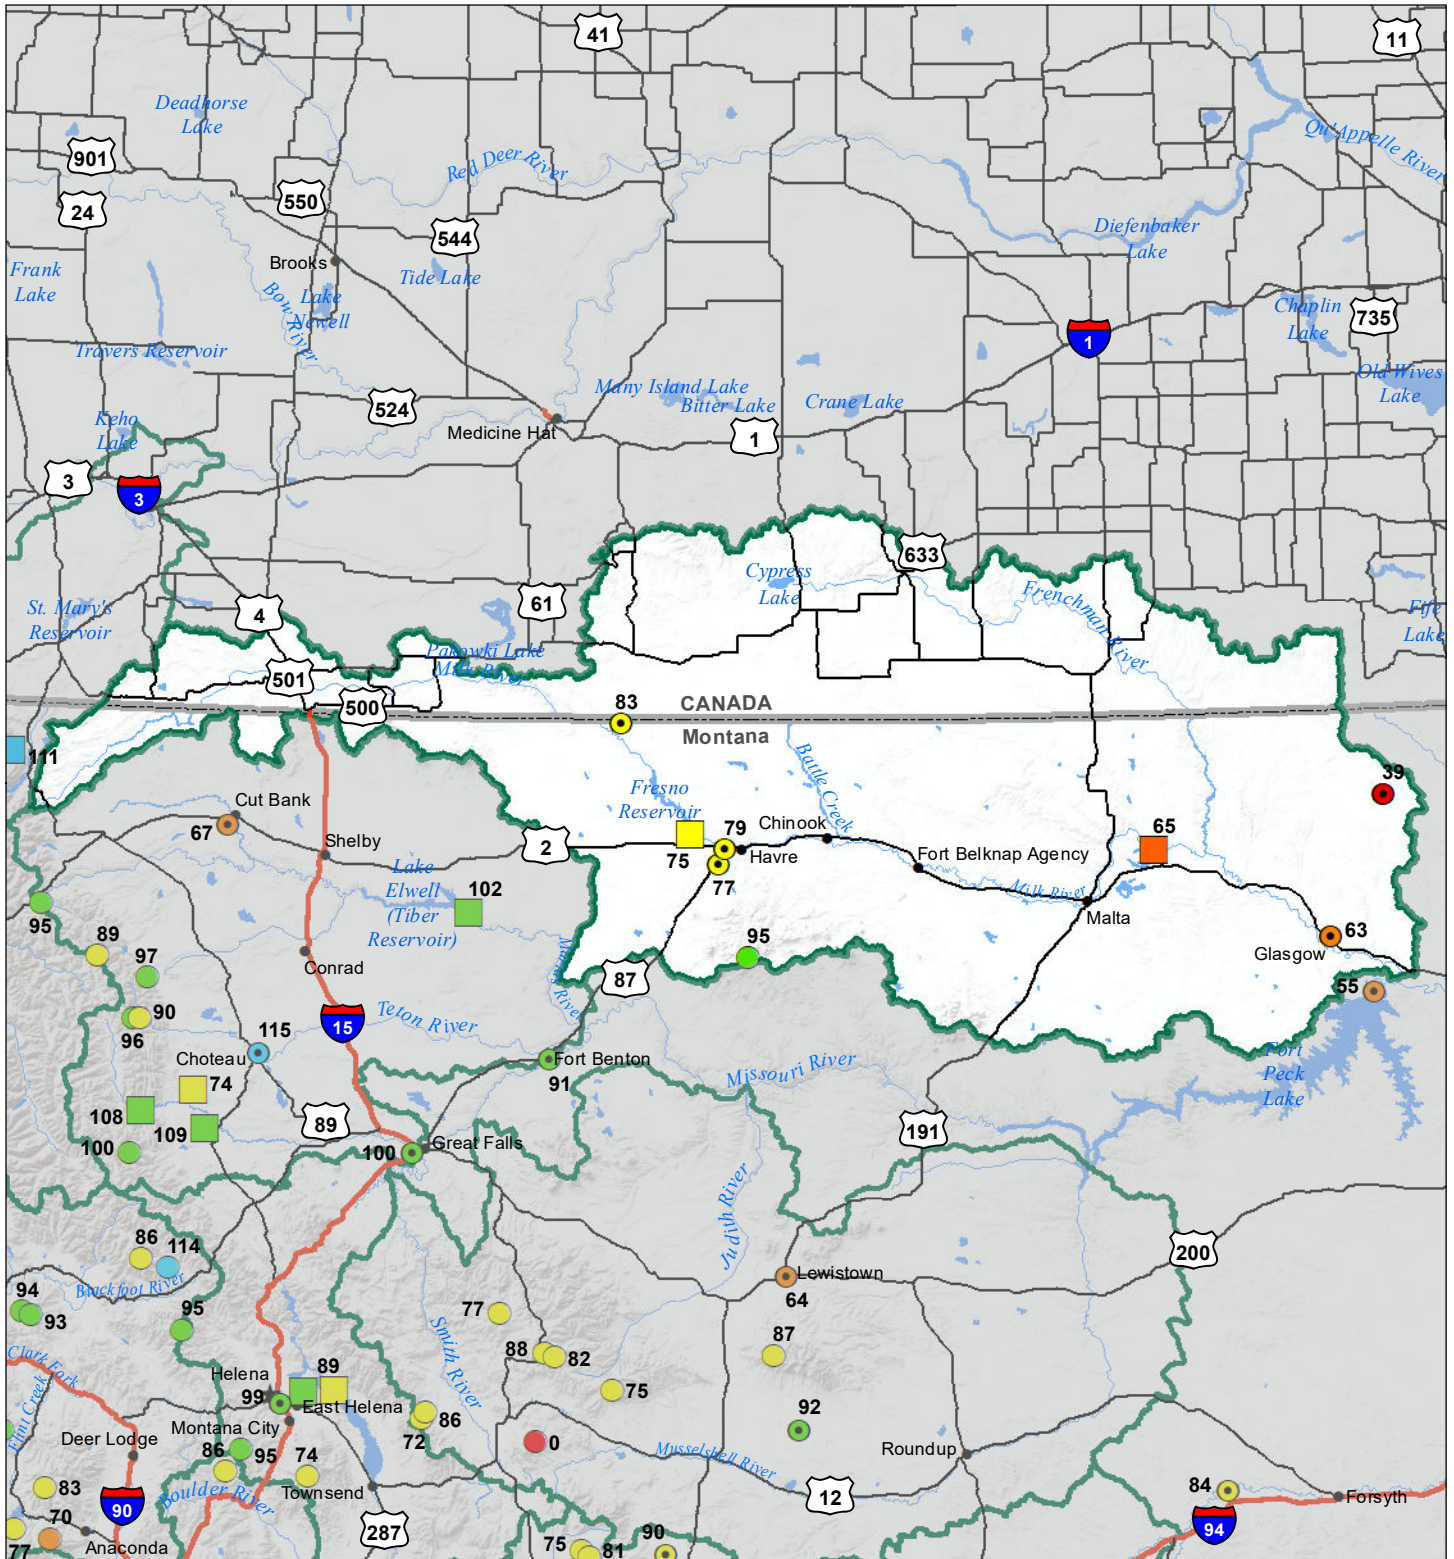

Milk River Basin

Water Year to Date Precipitation and Reservoir Levels

Percentage of Normal

July 1, 2021

Precipitation Percent of Normal

SNOTEL

- > 150%
- 131 - 150%
- 111 - 130%
- 91 - 110%
- 71 - 90%
- 51 - 70%
- 1 - 50%

COOP/ACIS

- > 150%
- 131 - 150%
- 111 - 130%
- 91 - 110%
- 71 - 90%
- 51 - 70%
- 1 - 50%

Reservoirs Percent of Normal

- > 150%
- 131 - 150%
- 111 - 130%
- 91 - 110%
- 71 - 90%
- 51 - 70%
- 1 - 50%