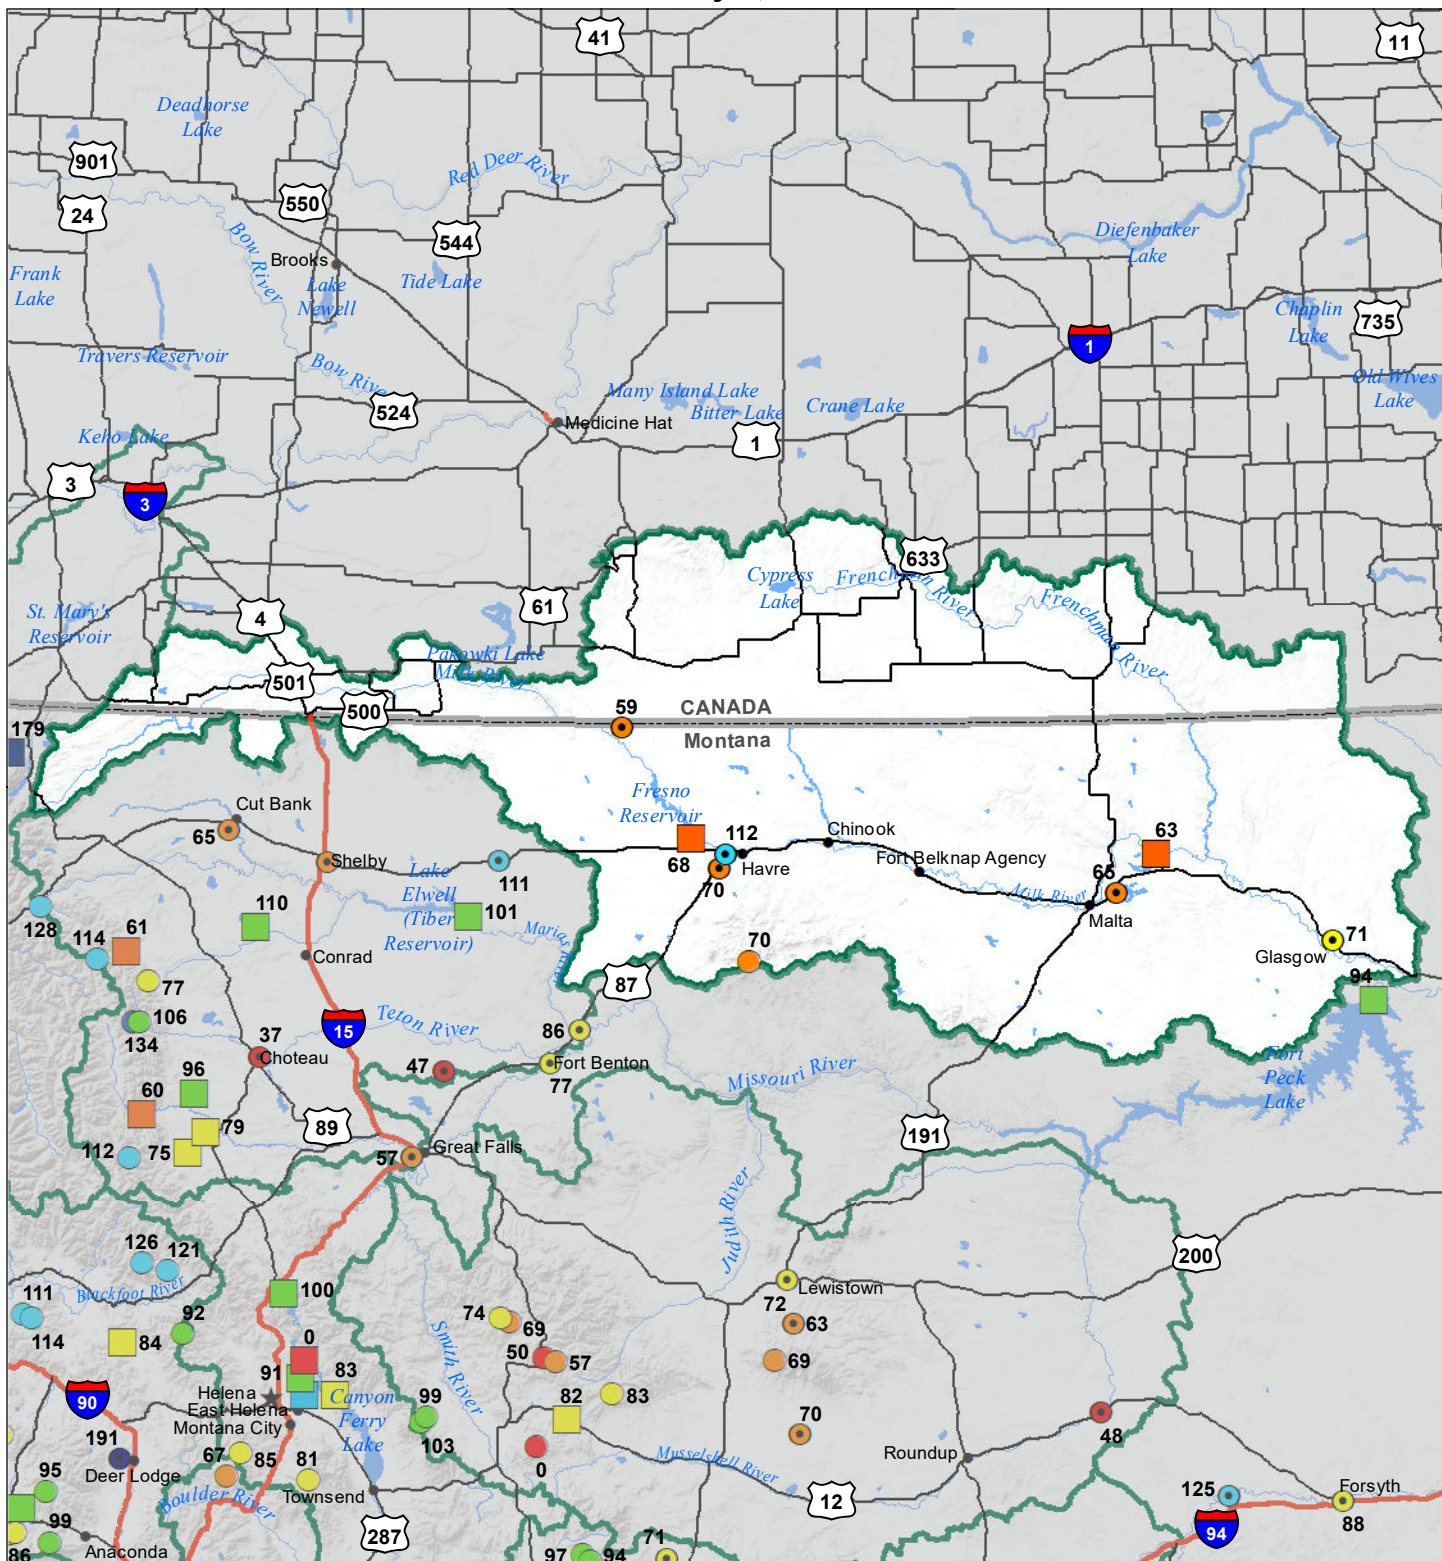

Milk River Basin

Water Year to Date Precipitation and Reservoir Levels Percentage of Normal

January 1, 2022

Precipitation Percent of Normal

SNOTEL		COOP/ACIS	
● > 150%	● 71 - 90%	● > 150%	● 71 - 90%
● 131 - 150%	● 51 - 70%	● 131 - 150%	● 51 - 70%
● 111 - 130%	● 1 - 50%	● 111 - 130%	● 1 - 50%
● 91 - 110%		● 91 - 110%	

Reservoirs Percent of Normal

■ > 150%
■ 131 - 150%
■ 111 - 130%
■ 91 - 110%
■ 71 - 90%
■ 51 - 70%
■ 1 - 50%