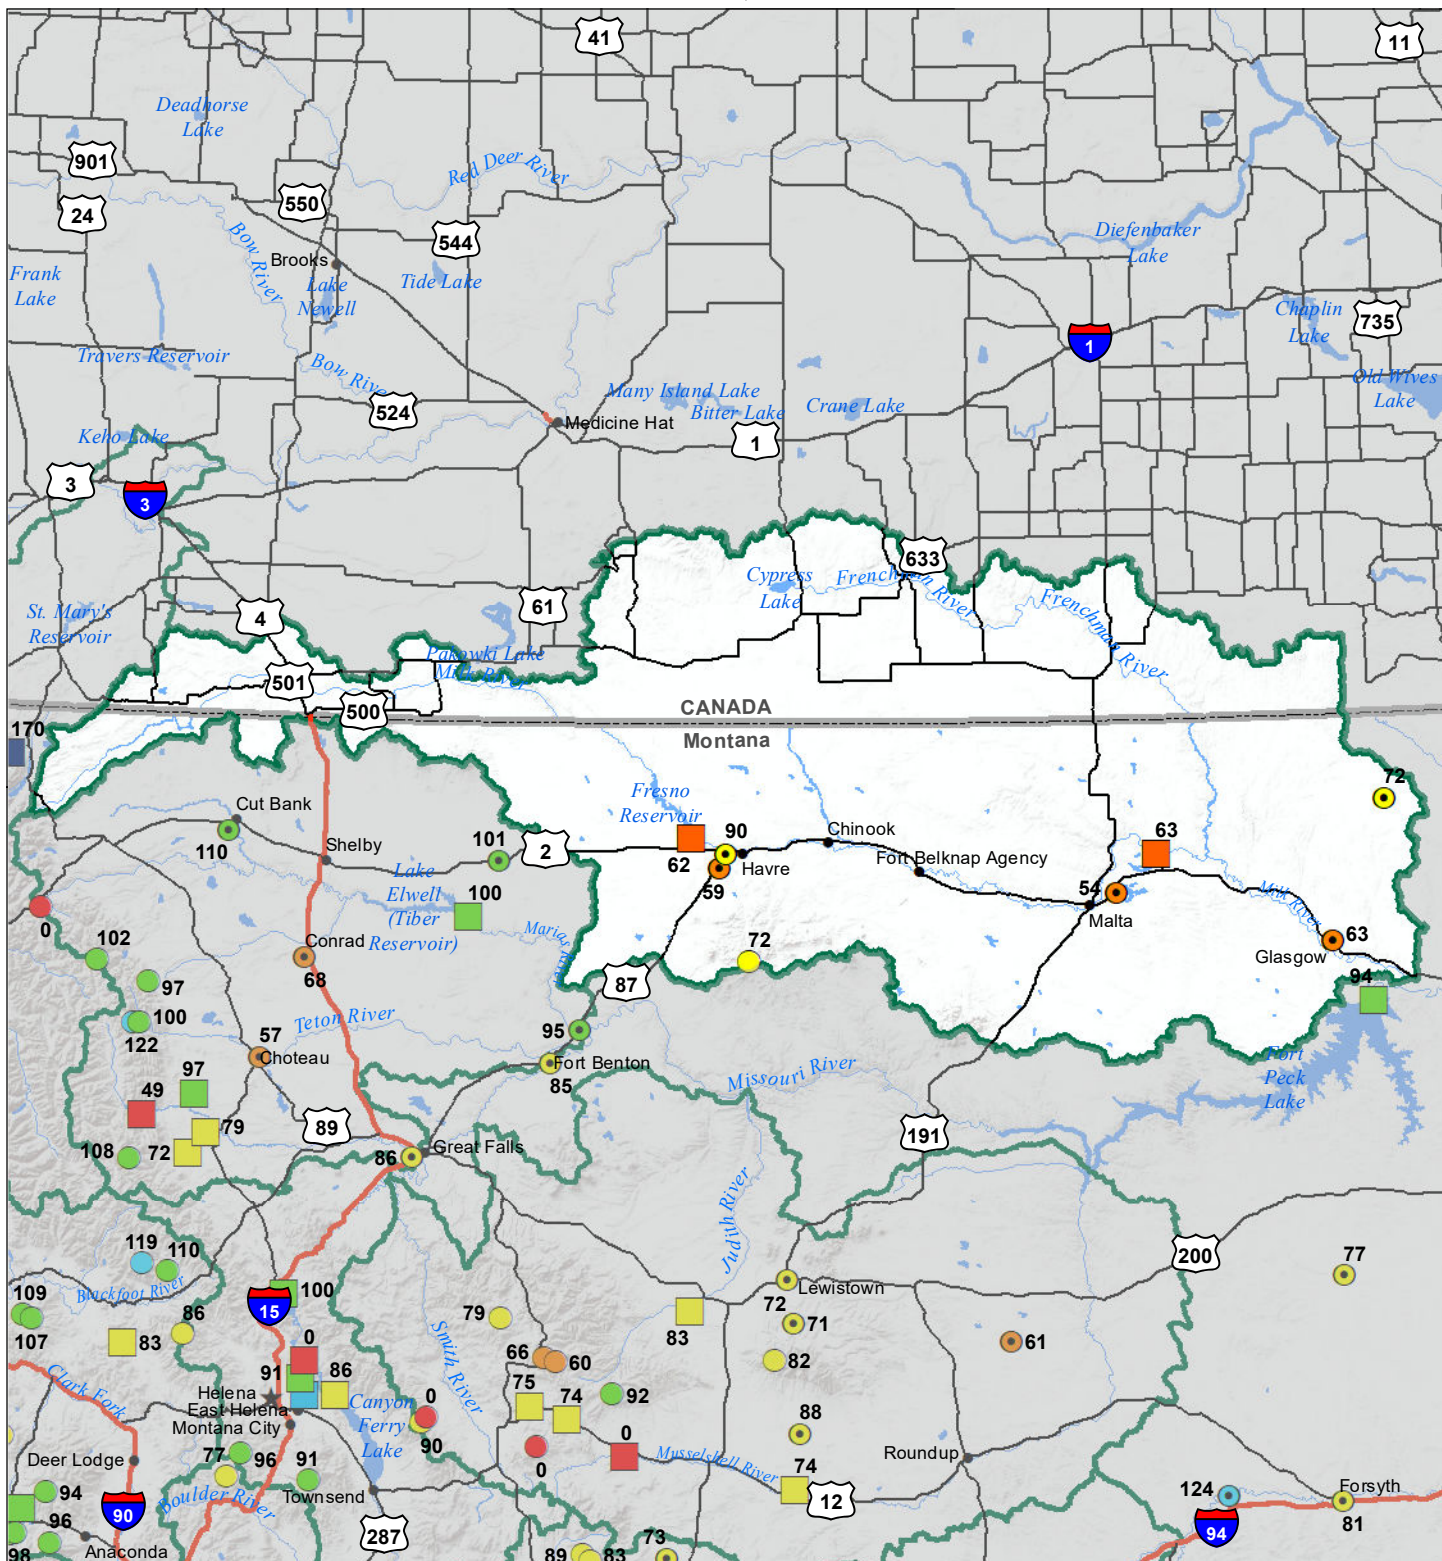

Milk River Basin

Water Year to Date Precipitation and Reservoir Levels

Percentage of Normal

March 1, 2022

Precipitation Percent of Normal

SNOTEL

- > 150%
- 131 - 150%
- 111 - 130%
- 91 - 110%
- 71 - 90%
- 51 - 70%
- 1 - 50%

COOP/ACIS

- > 150%
- 131 - 150%
- 111 - 130%
- 91 - 110%
- 71 - 90%
- 51 - 70%
- 1 - 50%

Reservoirs Percent of Normal

- > 150%
- 131 - 150%
- 111 - 130%
- 91 - 110%
- 71 - 90%
- 51 - 70%
- 1 - 50%