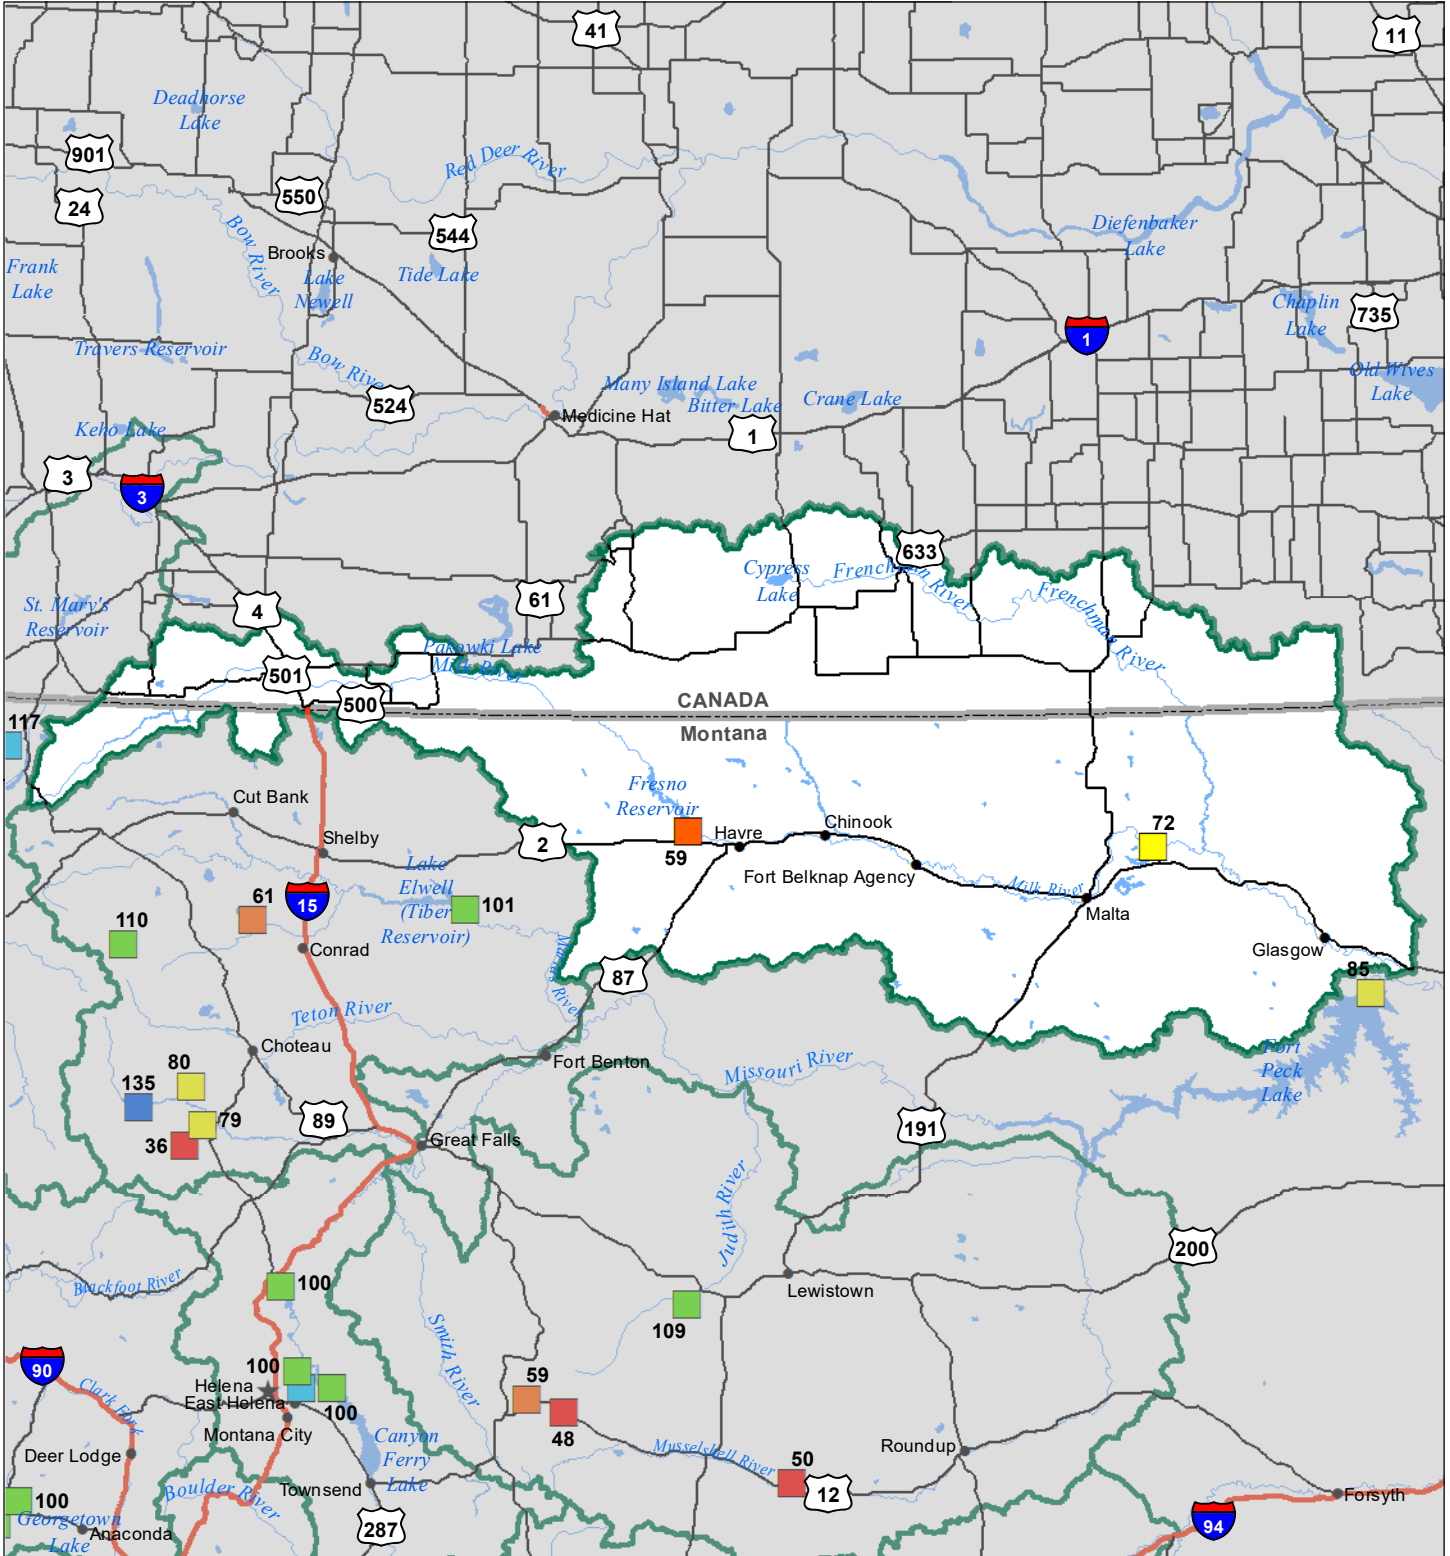

Milk River Basin

Water Year to Date Precipitation and Reservoir Levels Percentage of Normal

August 1, 2022

Precipitation Percent of Normal

SNOTEL		COOP/ACIS	
● > 150%	● 71 - 90%	● > 150%	● 71 - 90%
● 131 - 150%	● 51 - 70%	● 131 - 150%	● 51 - 70%
● 111 - 130%	● 1 - 50%	● 111 - 130%	● 1 - 50%
● 91 - 110%		● 91 - 110%	

Reservoirs Percent of Normal

■ > 150%
■ 131 - 150%
■ 111 - 130%
■ 91 - 110%
■ 71 - 90%
■ 51 - 70%
■ 1 - 50%