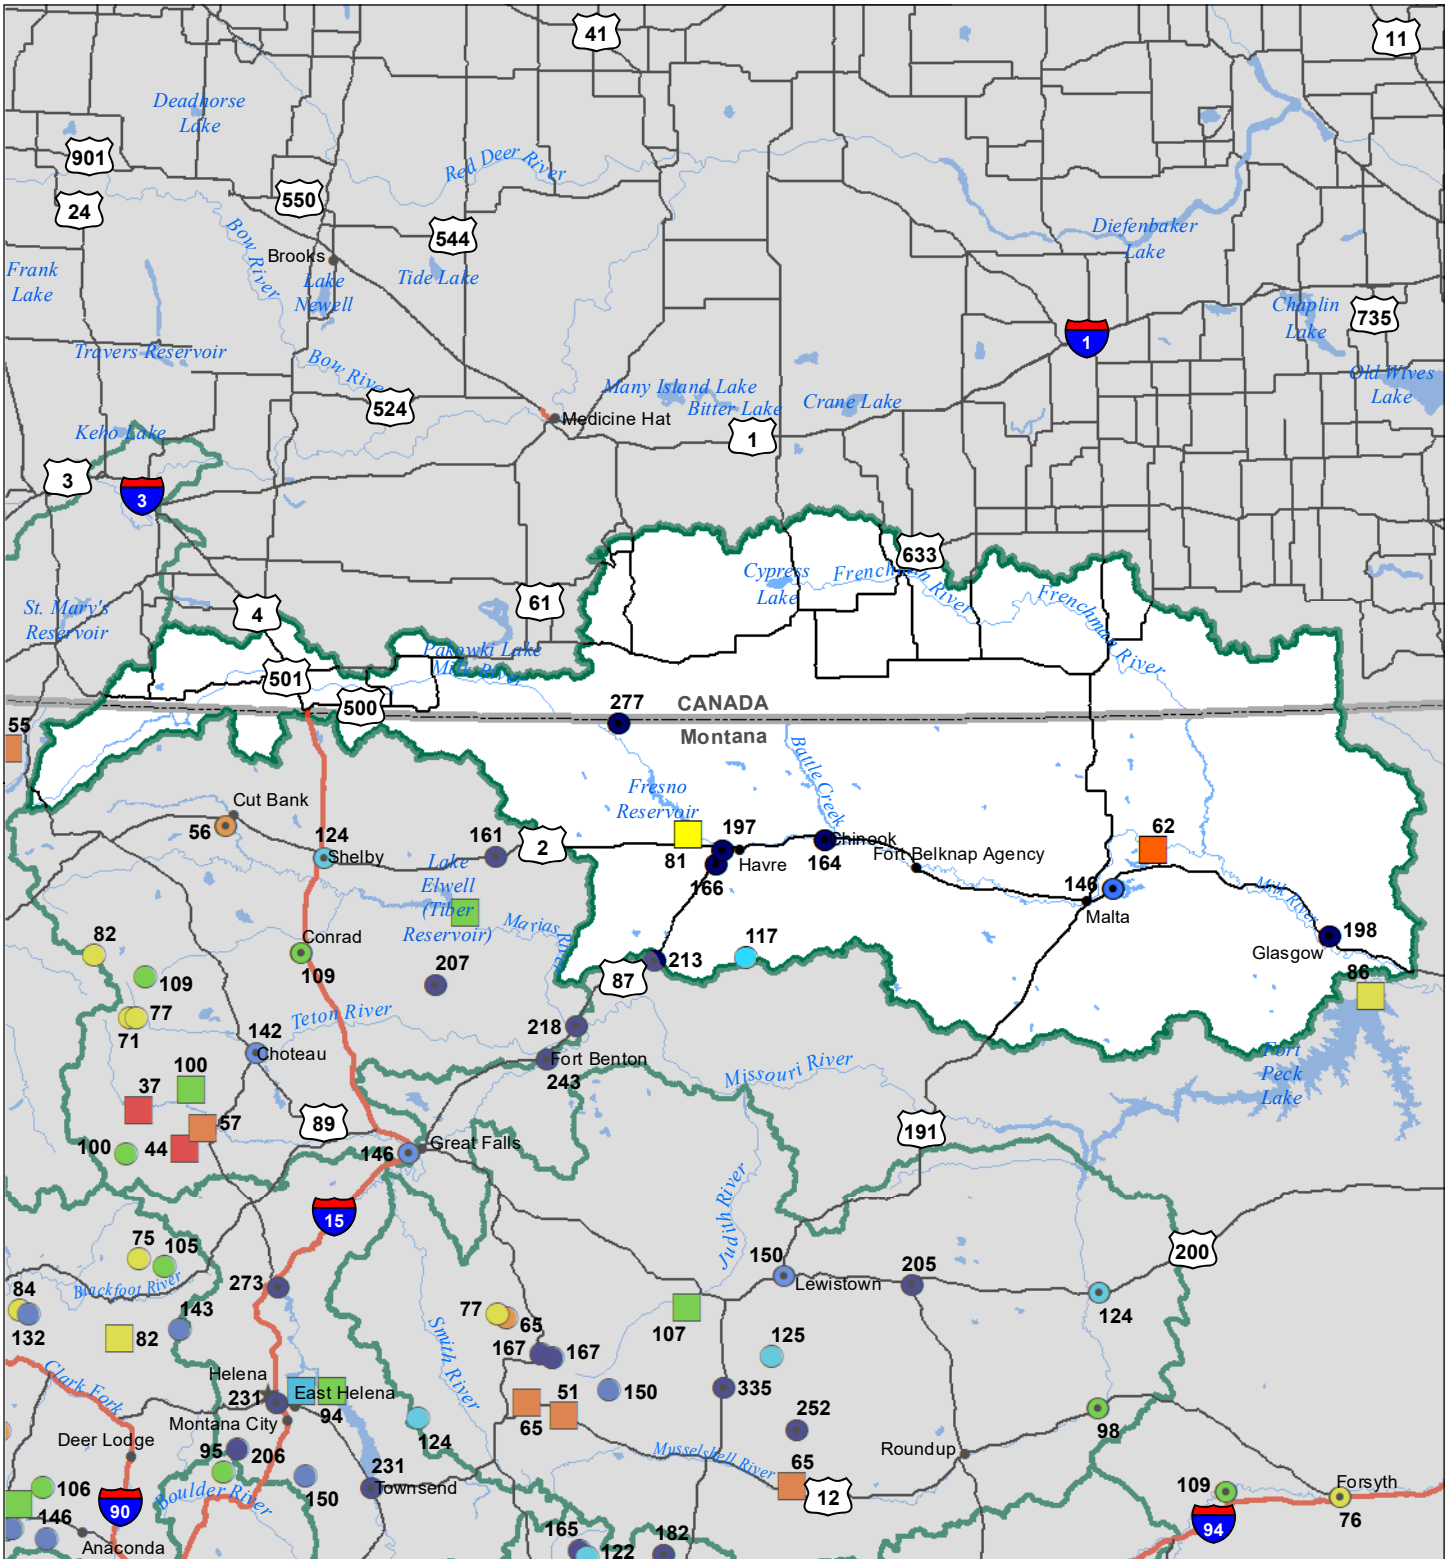

Milk River Basin

Water Year to Date Precipitation and Reservoir Levels

Percentage of Normal

November 1, 2022

Precipitation Percent of Normal

SNOTEL

- > 150%
- 131 - 150%
- 111 - 130%
- 91 - 110%
- 71 - 90%
- 51 - 70%
- 1 - 50%

COOP/ACIS

- > 150%
- 131 - 150%
- 111 - 130%
- 91 - 110%
- 71 - 90%
- 51 - 70%
- 1 - 50%

Reservoirs Percent of Normal

- > 150%
- 131 - 150%
- 111 - 130%
- 91 - 110%
- 71 - 90%
- 51 - 70%
- 1 - 50%