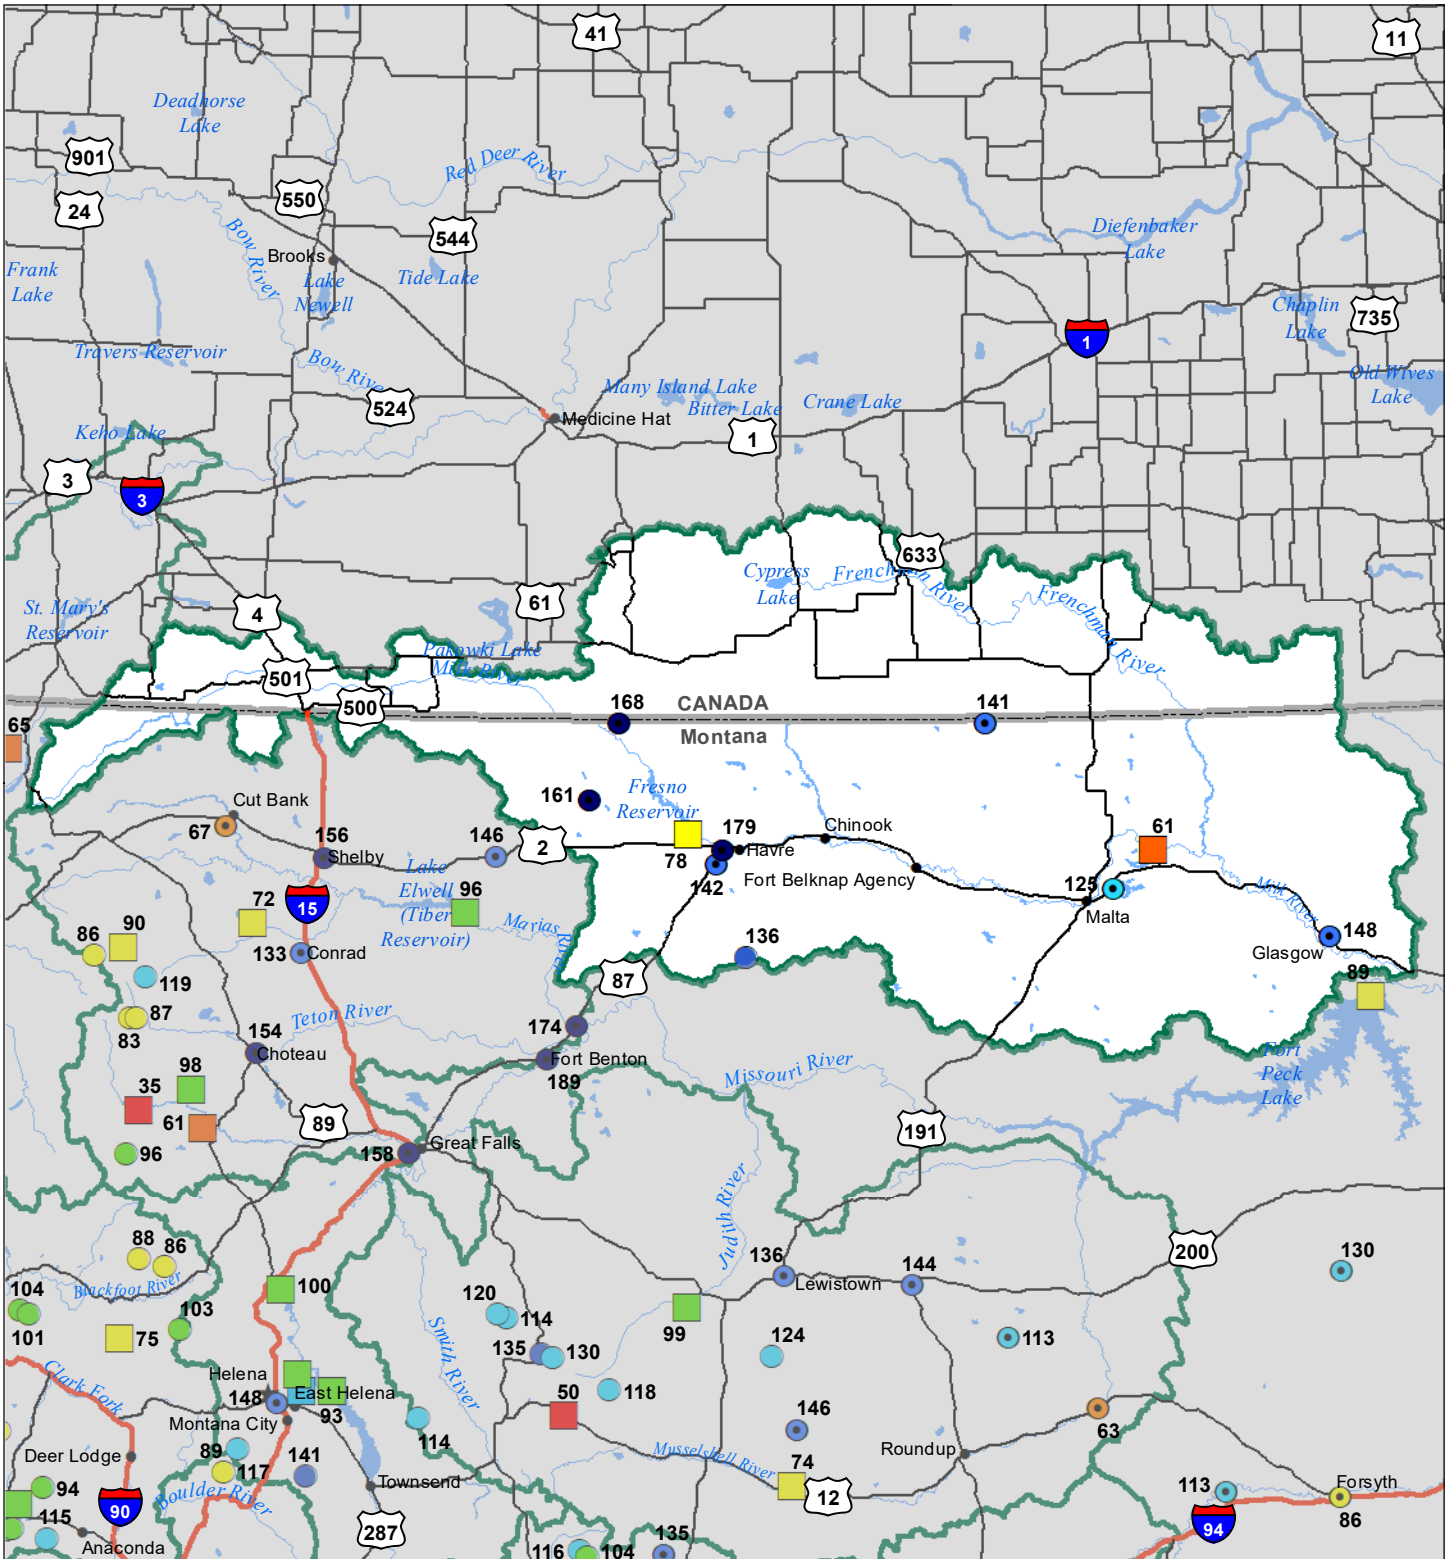

Milk River Basin

Water Year to Date Precipitation and Reservoir Levels

Percentage of Normal

March 1, 2023

Precipitation Percent of Normal

SNOTEL		COOP/ACIS	
● > 150%	● 71 - 90%	● > 150%	● 71 - 90%
● 131 - 150%	● 51 - 70%	● 131 - 150%	● 51 - 70%
● 111 - 130%	● 1 - 50%	● 111 - 130%	● 1 - 50%
● 91 - 110%		● 91 - 110%	

Reservoirs Percent of Normal

■ > 150%
■ 131 - 150%
■ 111 - 130%
■ 91 - 110%
■ 71 - 90%
■ 51 - 70%
■ 1 - 50%