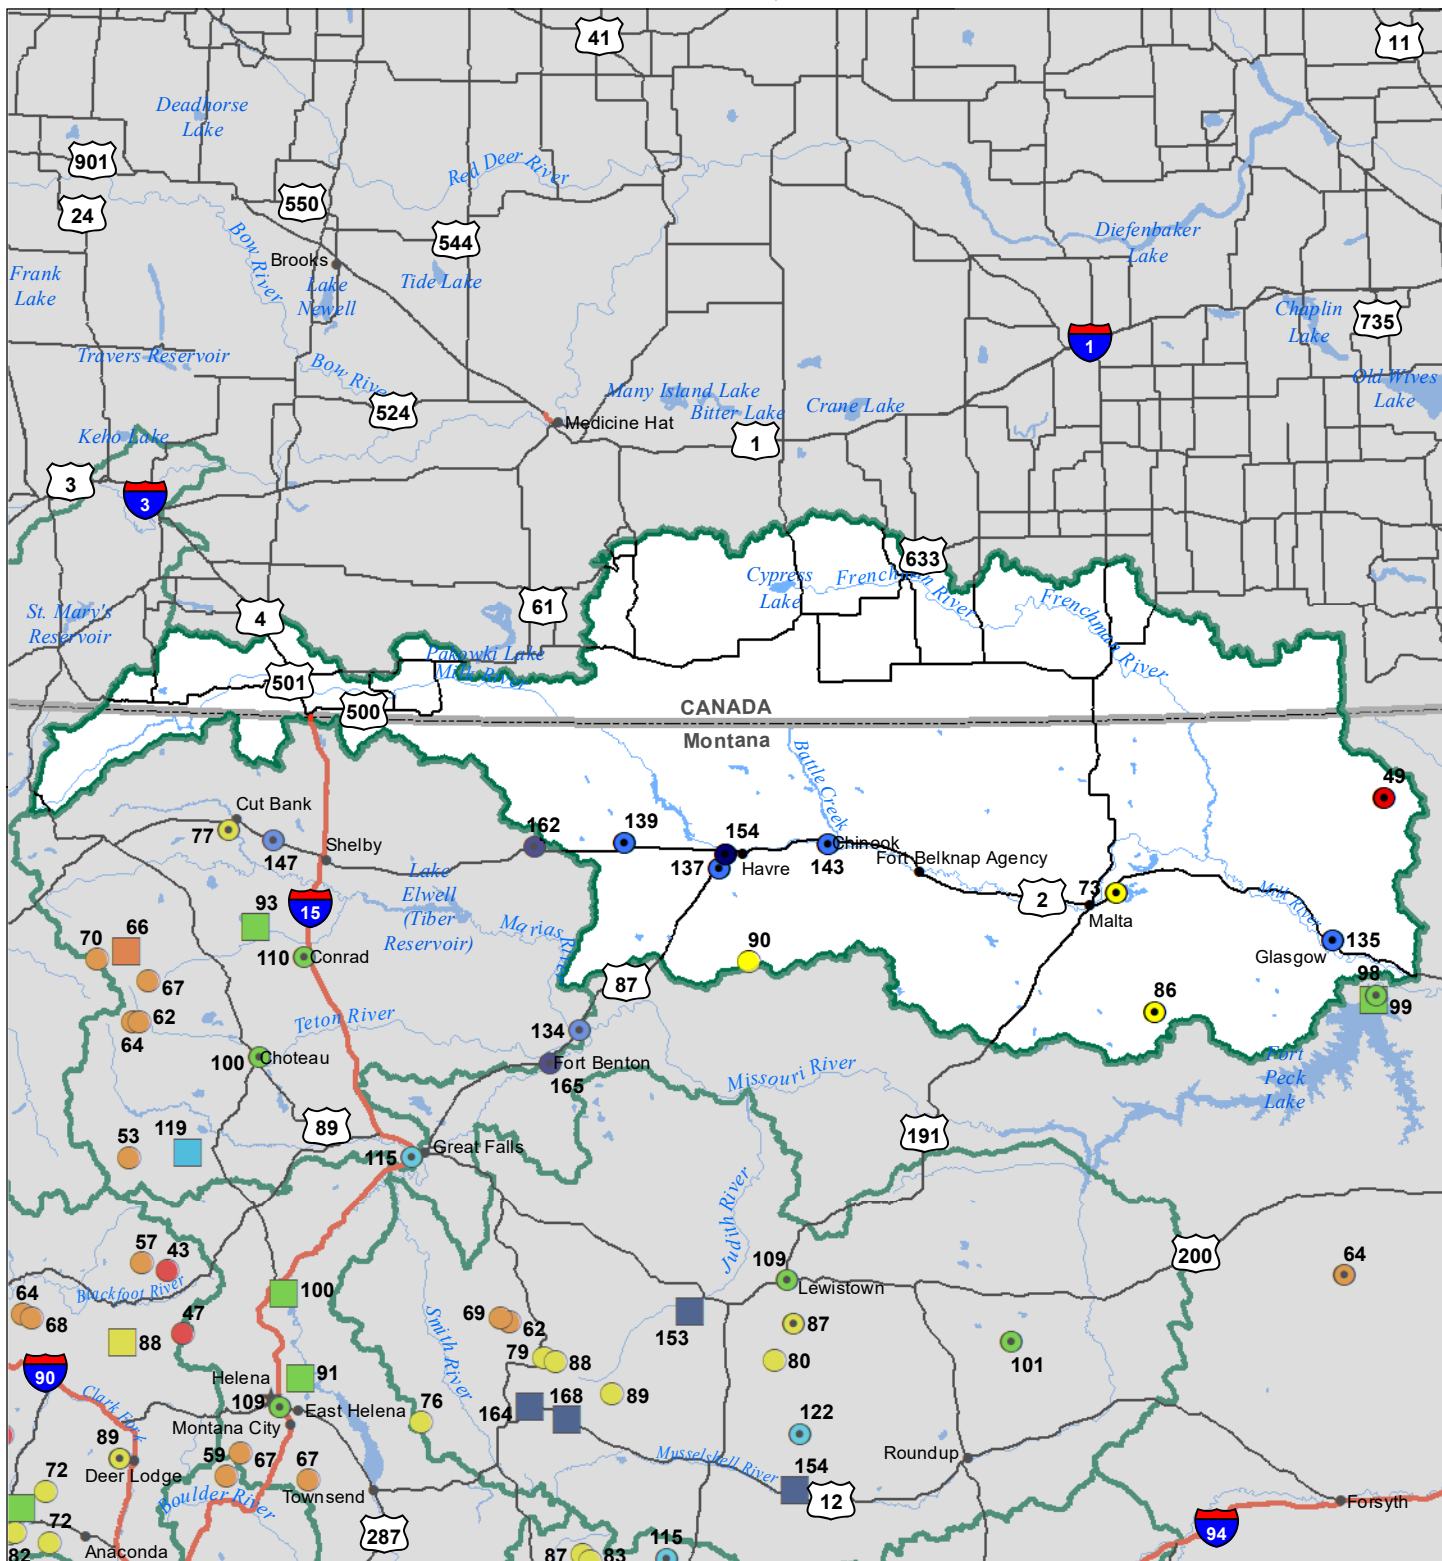

Milk River Basin

Water Year to Date Precipitation and Reservoir Levels

Percentage of Normal

December 1, 2023

Precipitation Percent of Normal

SNOTEL		COOP/ACIS	
● > 150%	● 71 - 90%	● > 150%	● 71 - 90%
● 131 - 150%	● 51 - 70%	● 131 - 150%	● 51 - 70%
● 111 - 130%	● 1 - 50%	● 111 - 130%	● 1 - 50%
● 91 - 110%		● 91 - 110%	

Reservoirs Percent of Normal

■ > 150%
■ 131 - 150%
■ 111 - 130%
■ 91 - 110%
■ 71 - 90%
■ 51 - 70%
■ 1 - 50%