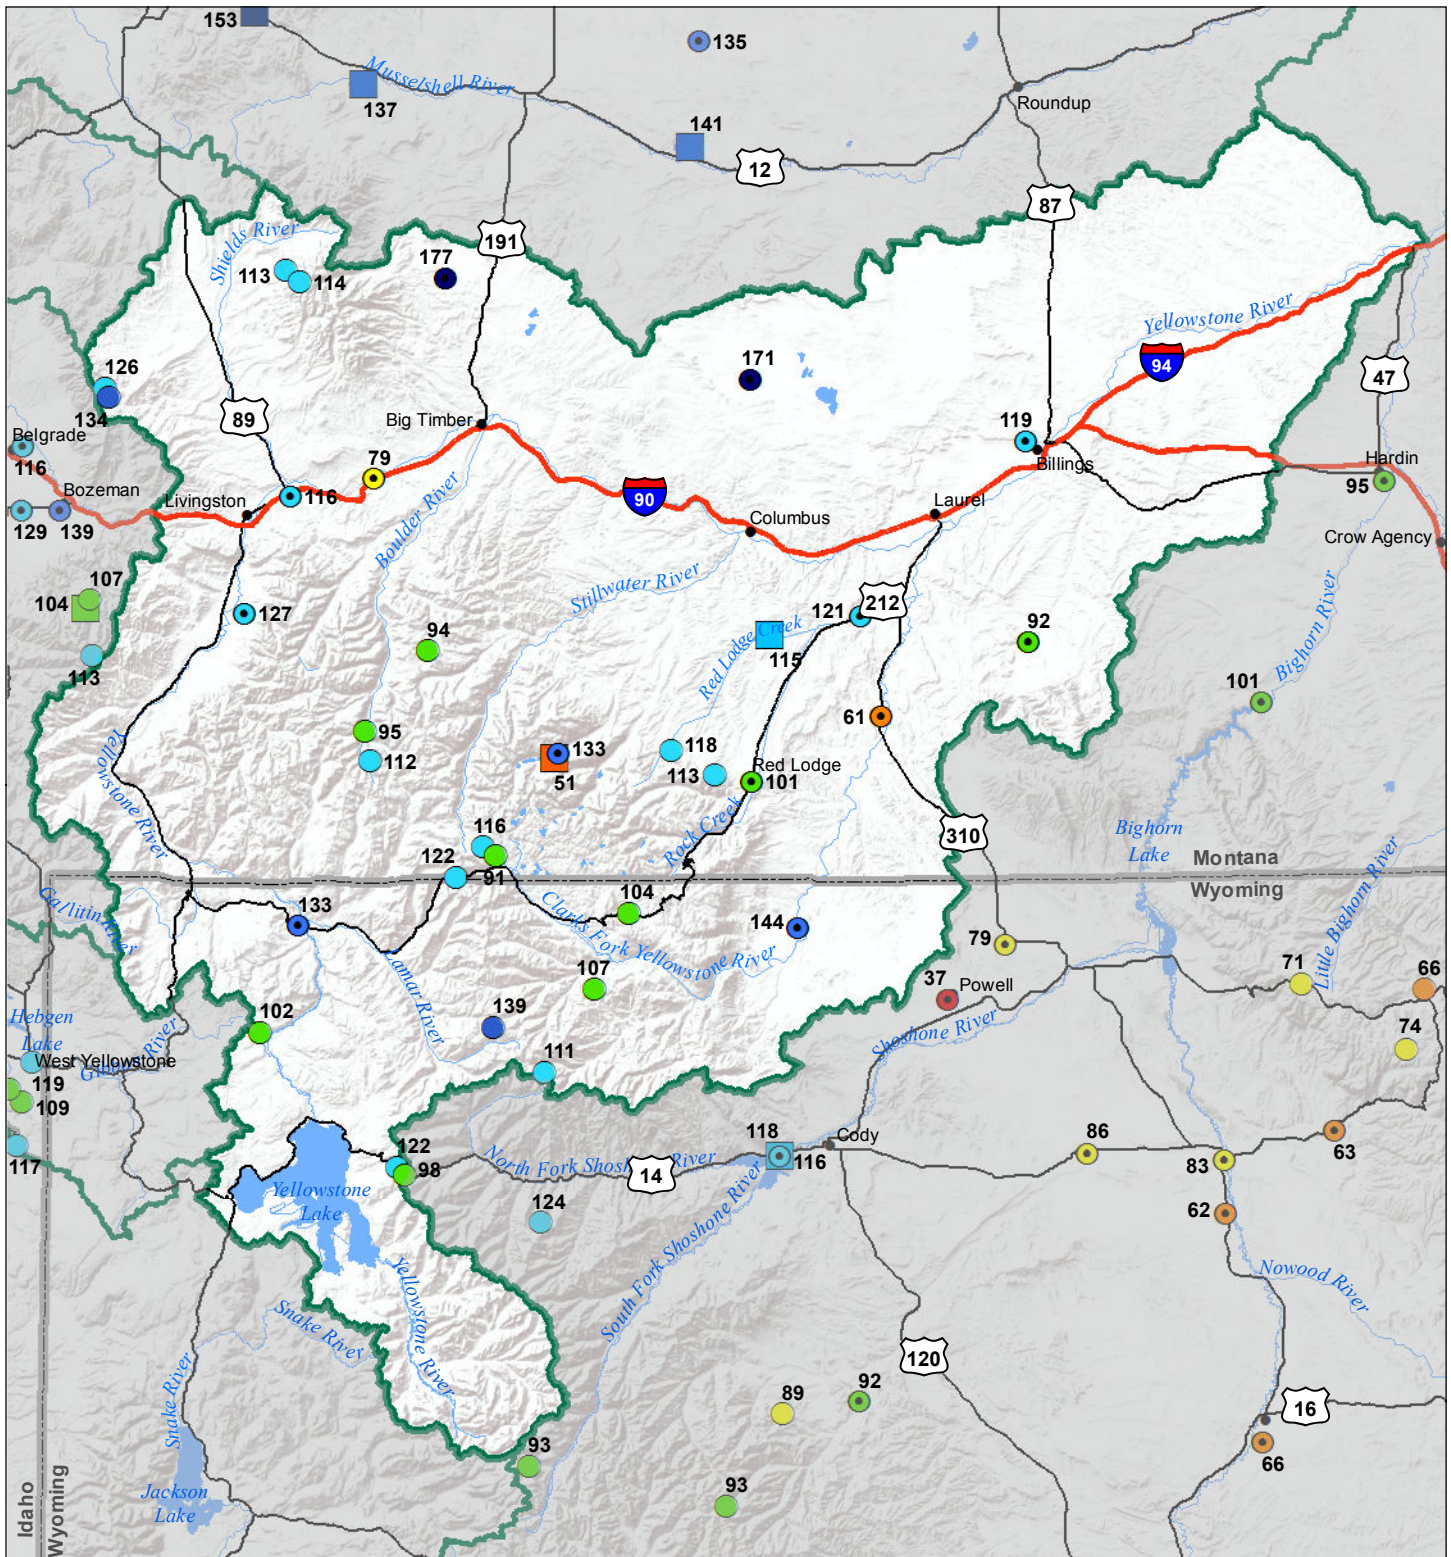

Upper Yellowstone River Basin

Water Year to Date Precipitation and Reservoir Levels

Percentage of Normal

May 1, 2019

Precipitation Percent of Normal		SNOTEL		COOP/ACIS	
Dark Blue	> 150%	Dark Blue	> 150%	Dark Blue	> 150%
Blue	131 - 150%	Blue	131 - 150%	Blue	131 - 150%
Cyan	111 - 130%	Cyan	111 - 130%	Cyan	111 - 130%
Light Green	91 - 110%	Light Green	91 - 110%	Light Green	91 - 110%
Yellow	71 - 90%	Yellow	71 - 90%	Yellow	71 - 90%
Orange	51 - 70%	Orange	51 - 70%	Orange	51 - 70%
Red	1 - 50%	Red	1 - 50%	Red	1 - 50%

Reservoirs Percent of Normal	
Dark Blue	> 150%
Blue	131 - 150%
Cyan	111 - 130%
Light Green	91 - 110%
Yellow	71 - 90%
Orange	51 - 70%
Red	1 - 50%

USDA
Montana State Library
Natural Resource Information System