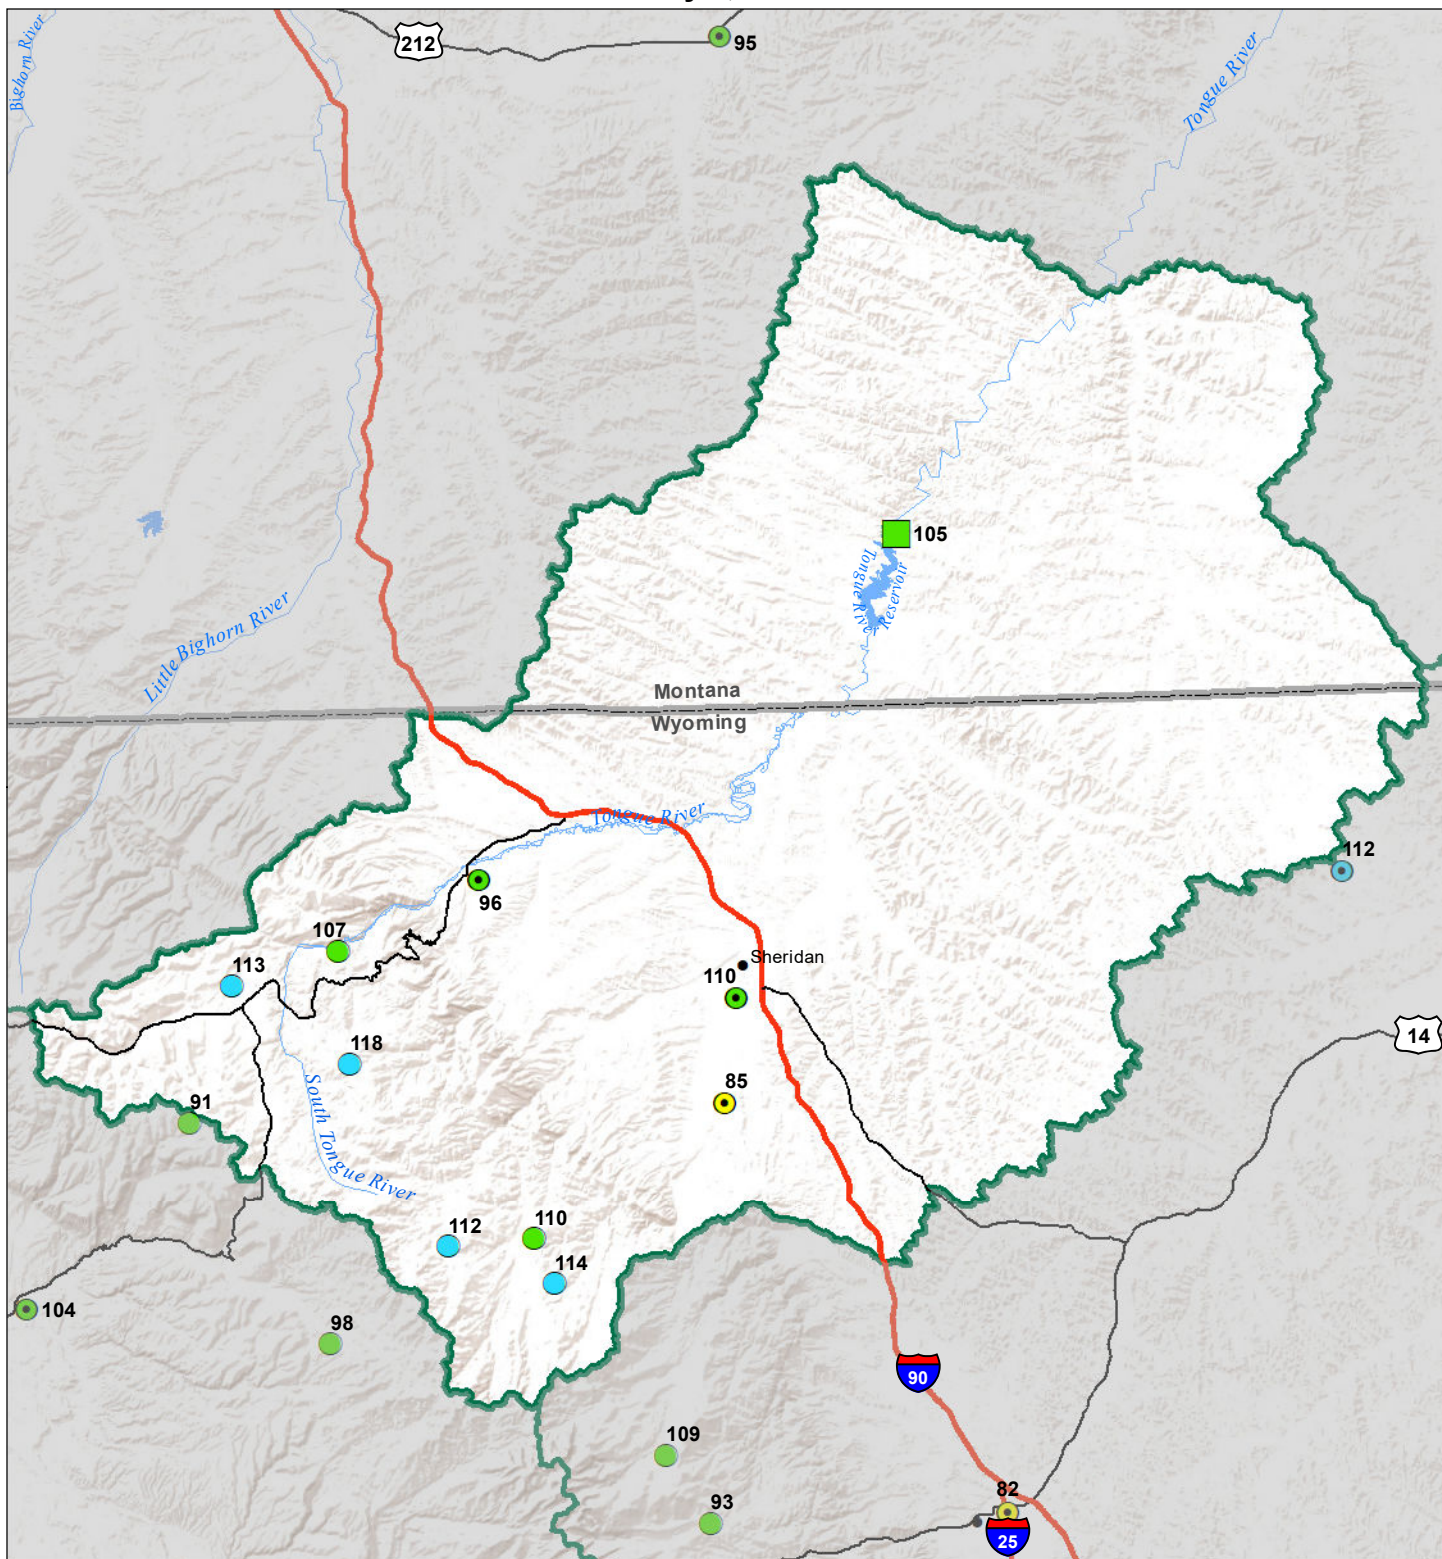

# Tongue River Basin Water Year to Date Precipitation and Reservoir Levels Percentage of Normal July 1, 2022

### Precipitation Percent of Normal

SNOTEL		COOP/ACIS	
● > 150%	● 71 - 90%	● > 150%	● 71 - 90%
● 131 - 150%	● 51 - 70%	● 131 - 150%	● 51 - 70%
● 111 - 130%	● 1 - 50%	● 111 - 130%	● 1 - 50%
● 91 - 110%		● 91 - 110%	