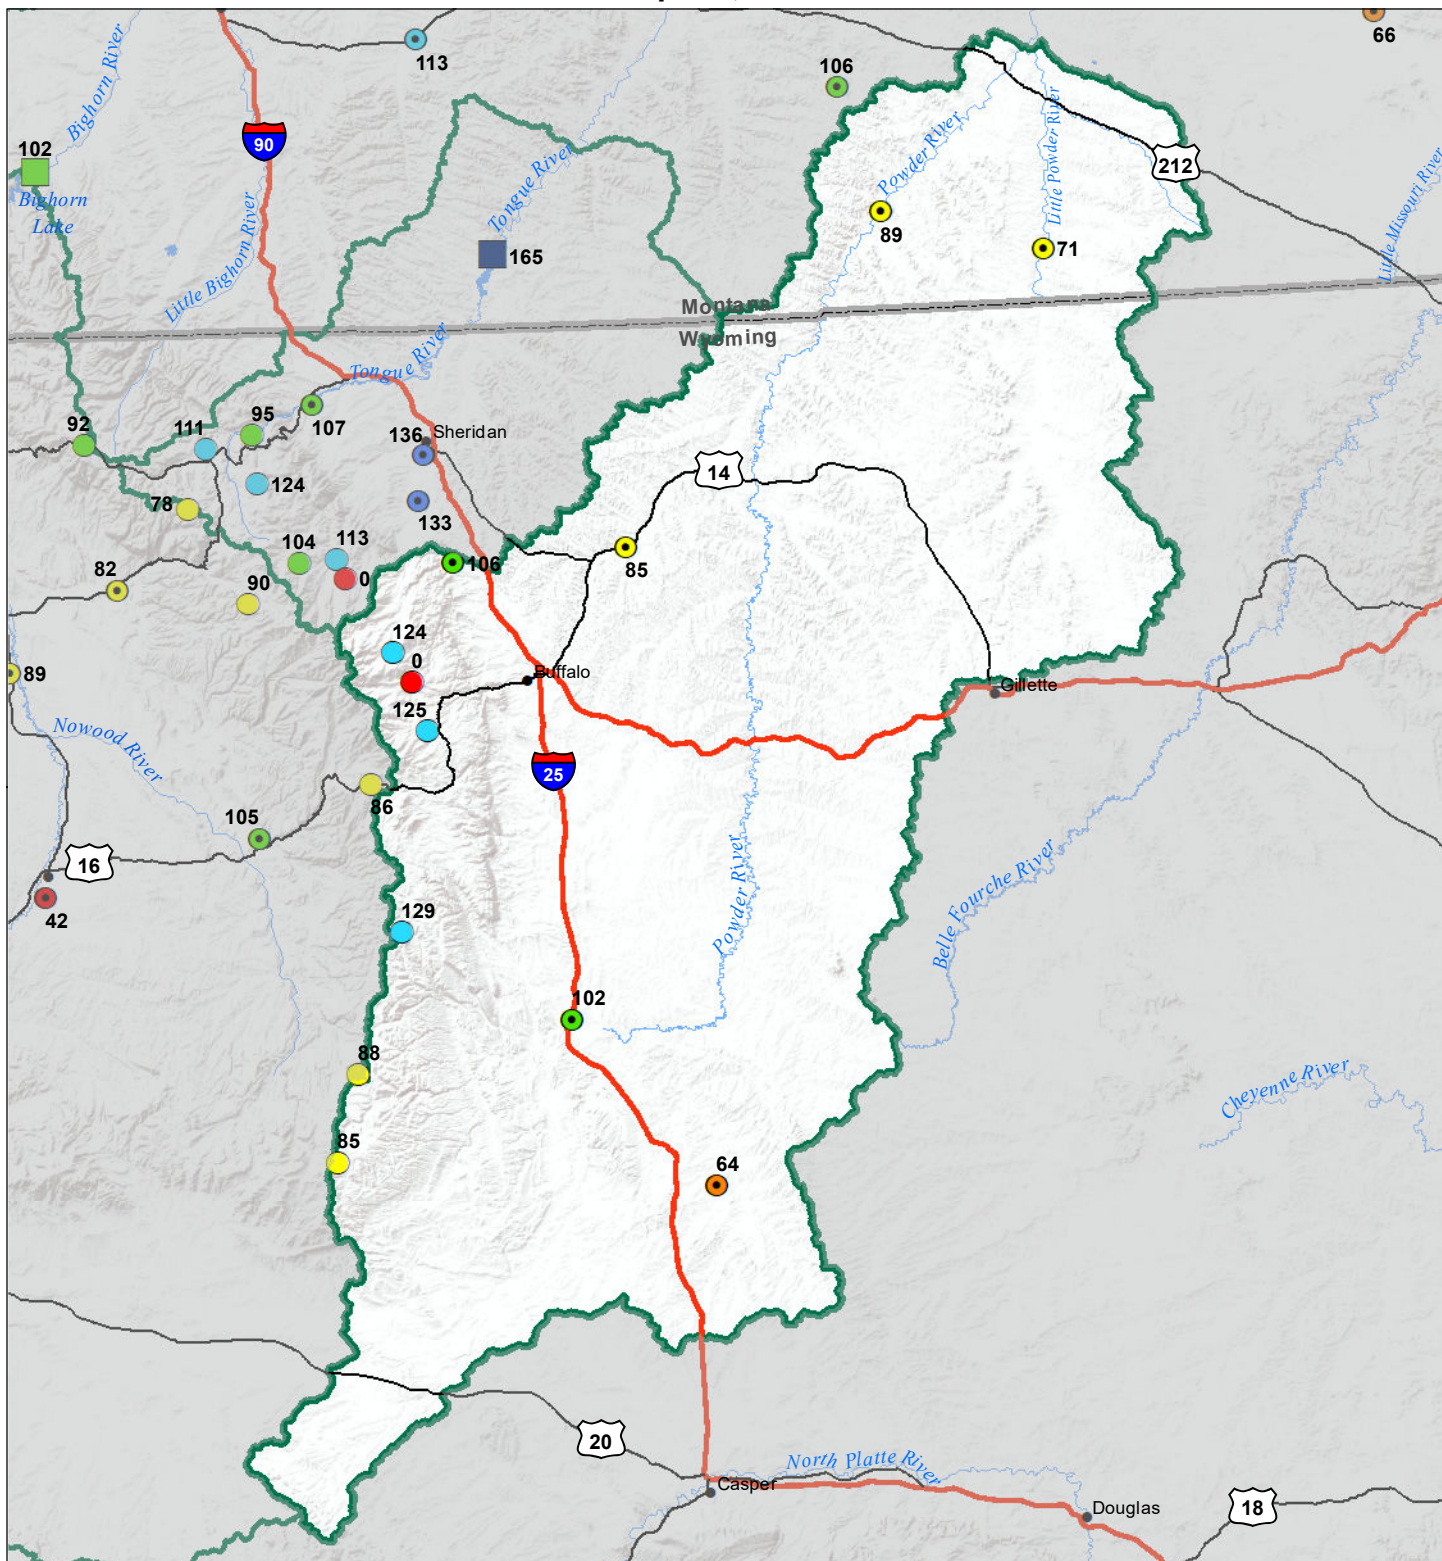

Powder River Basin Water Year to Date Precipitation and Reservoir Levels Percentage of Normal April 1, 2021

Precipitation Percent of Normal

SNOTEL		COOP/ACIS	
● > 150%	● 71 - 90%	● > 150%	● 71 - 90%
● 131 - 150%	● 51 - 70%	● 131 - 150%	● 51 - 70%
● 111 - 130%	● 1 - 50%	● 111 - 130%	● 1 - 50%
● 91 - 110%		● 91 - 110%	

Reservoirs Percent of Normal

■ > 150%
■ 131 - 150%
■ 111 - 130%
■ 91 - 110%
■ 71 - 90%
■ 51 - 70%
■ 1 - 50%