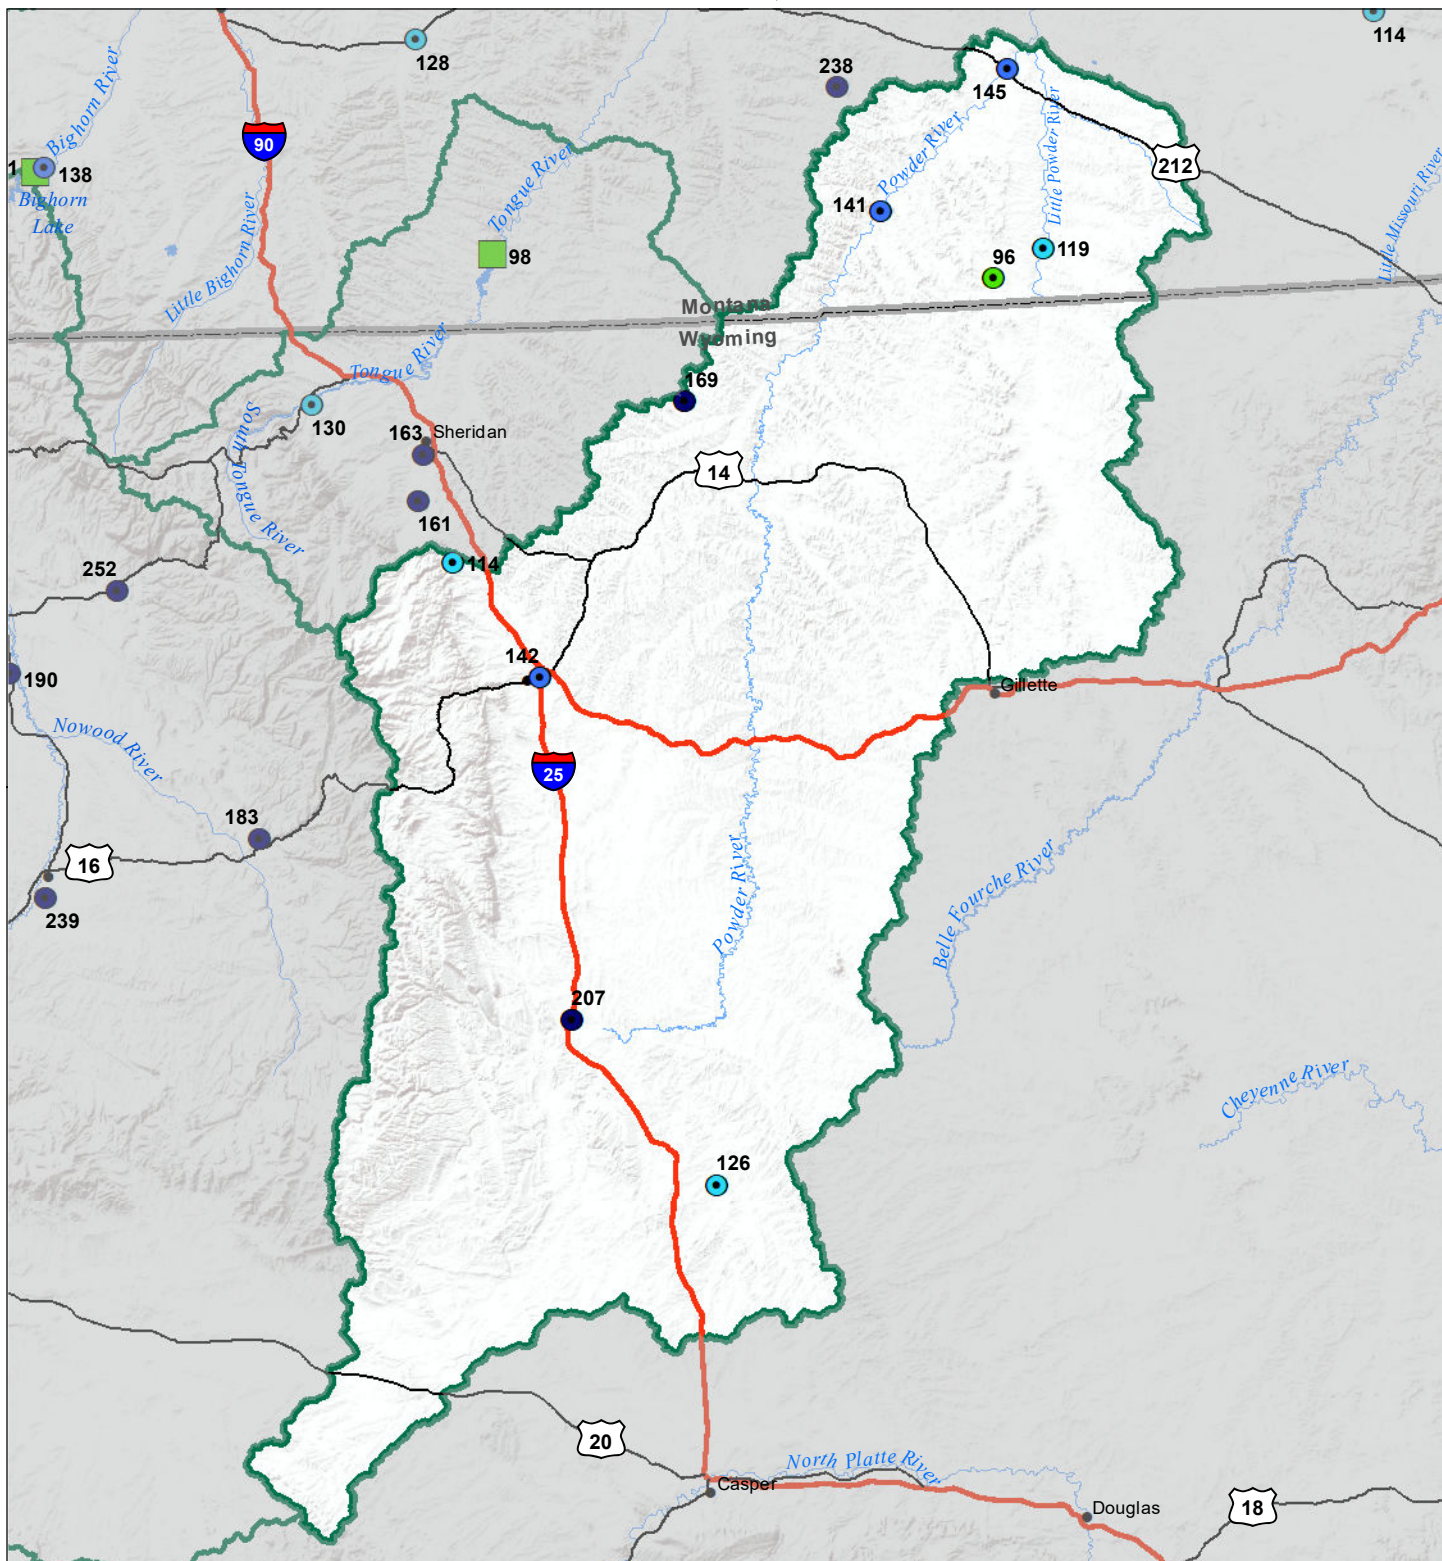

# Powder River Basin Water Year to Date Precipitation and Reservoir Levels Percentage of Normal November 1, 2021

### Precipitation Percent of Normal

SNOTEL		COOP/ACIS	
● > 150%	● 71 - 90%	● > 150%	● 71 - 90%
● 131 - 150%	● 51 - 70%	● 131 - 150%	● 51 - 70%
● 111 - 130%	● 1 - 50%	● 111 - 130%	● 1 - 50%
● 91 - 110%		● 91 - 110%	

### Reservoirs Percent of Normal

■ > 150%
■ 131 - 150%
■ 111 - 130%
■ 91 - 110%
■ 71 - 90%
■ 51 - 70%
■ 1 - 50%