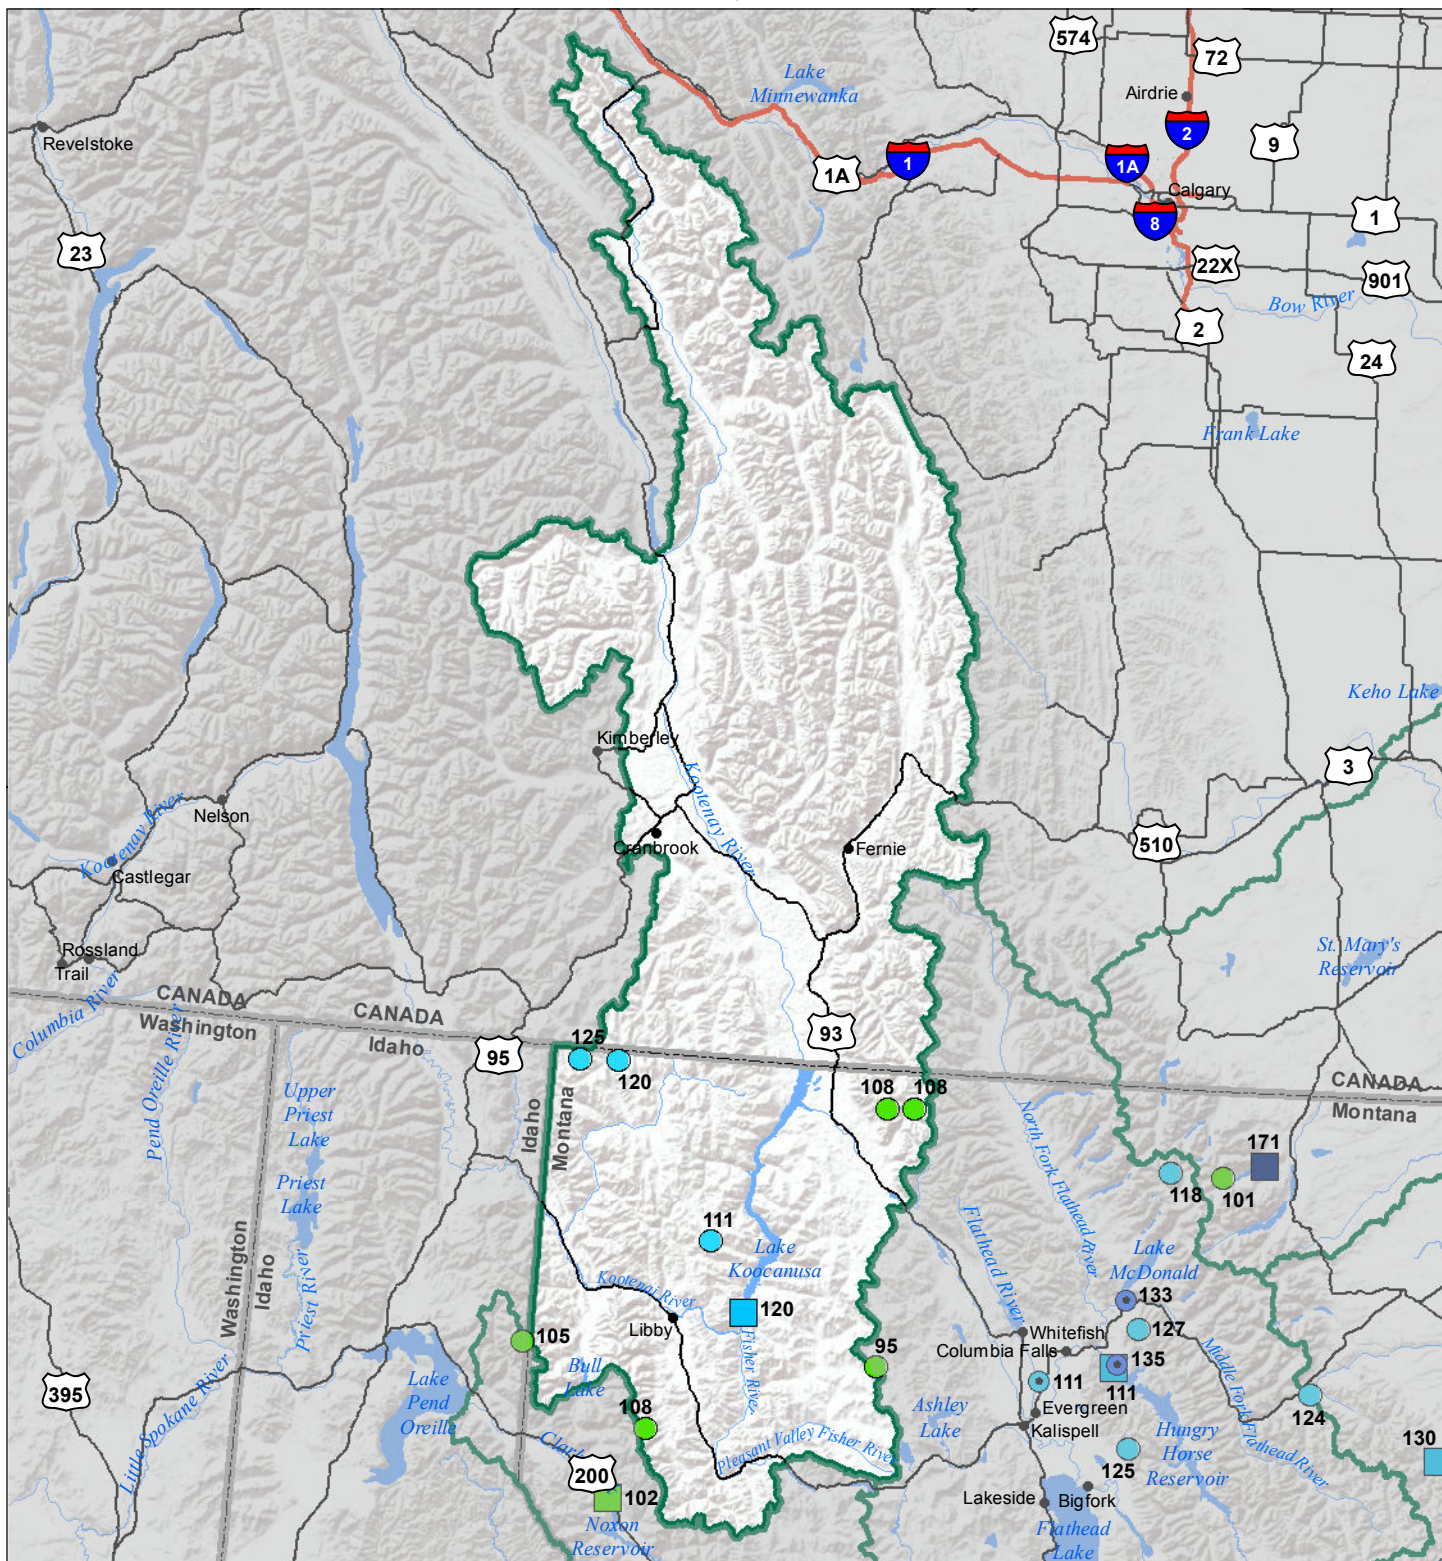

Kootenai River Basin

Water Year to Date Precipitation and Reservoir Levels

Percentage of Normal

June 1, 2018

Precipitation Percent of Normal			
SNOTEL		COOP/ACIS	
● > 150%	● 71 - 90%	● > 150%	● 71 - 90%
● 131 - 150%	● 51 - 70%	● 131 - 150%	● 51 - 70%
● 111 - 130%	● 1 - 50%	● 111 - 130%	● 1 - 50%
● 91 - 110%		● 91 - 110%	

**Reservoirs
Percent of Normal**

■ > 150%
■ 131 - 150%
■ 111 - 130%
■ 91 - 110%
■ 71 - 90%
■ 51 - 70%
■ 1 - 50%

USDA
Montana State Library
Natural Resource
Information System