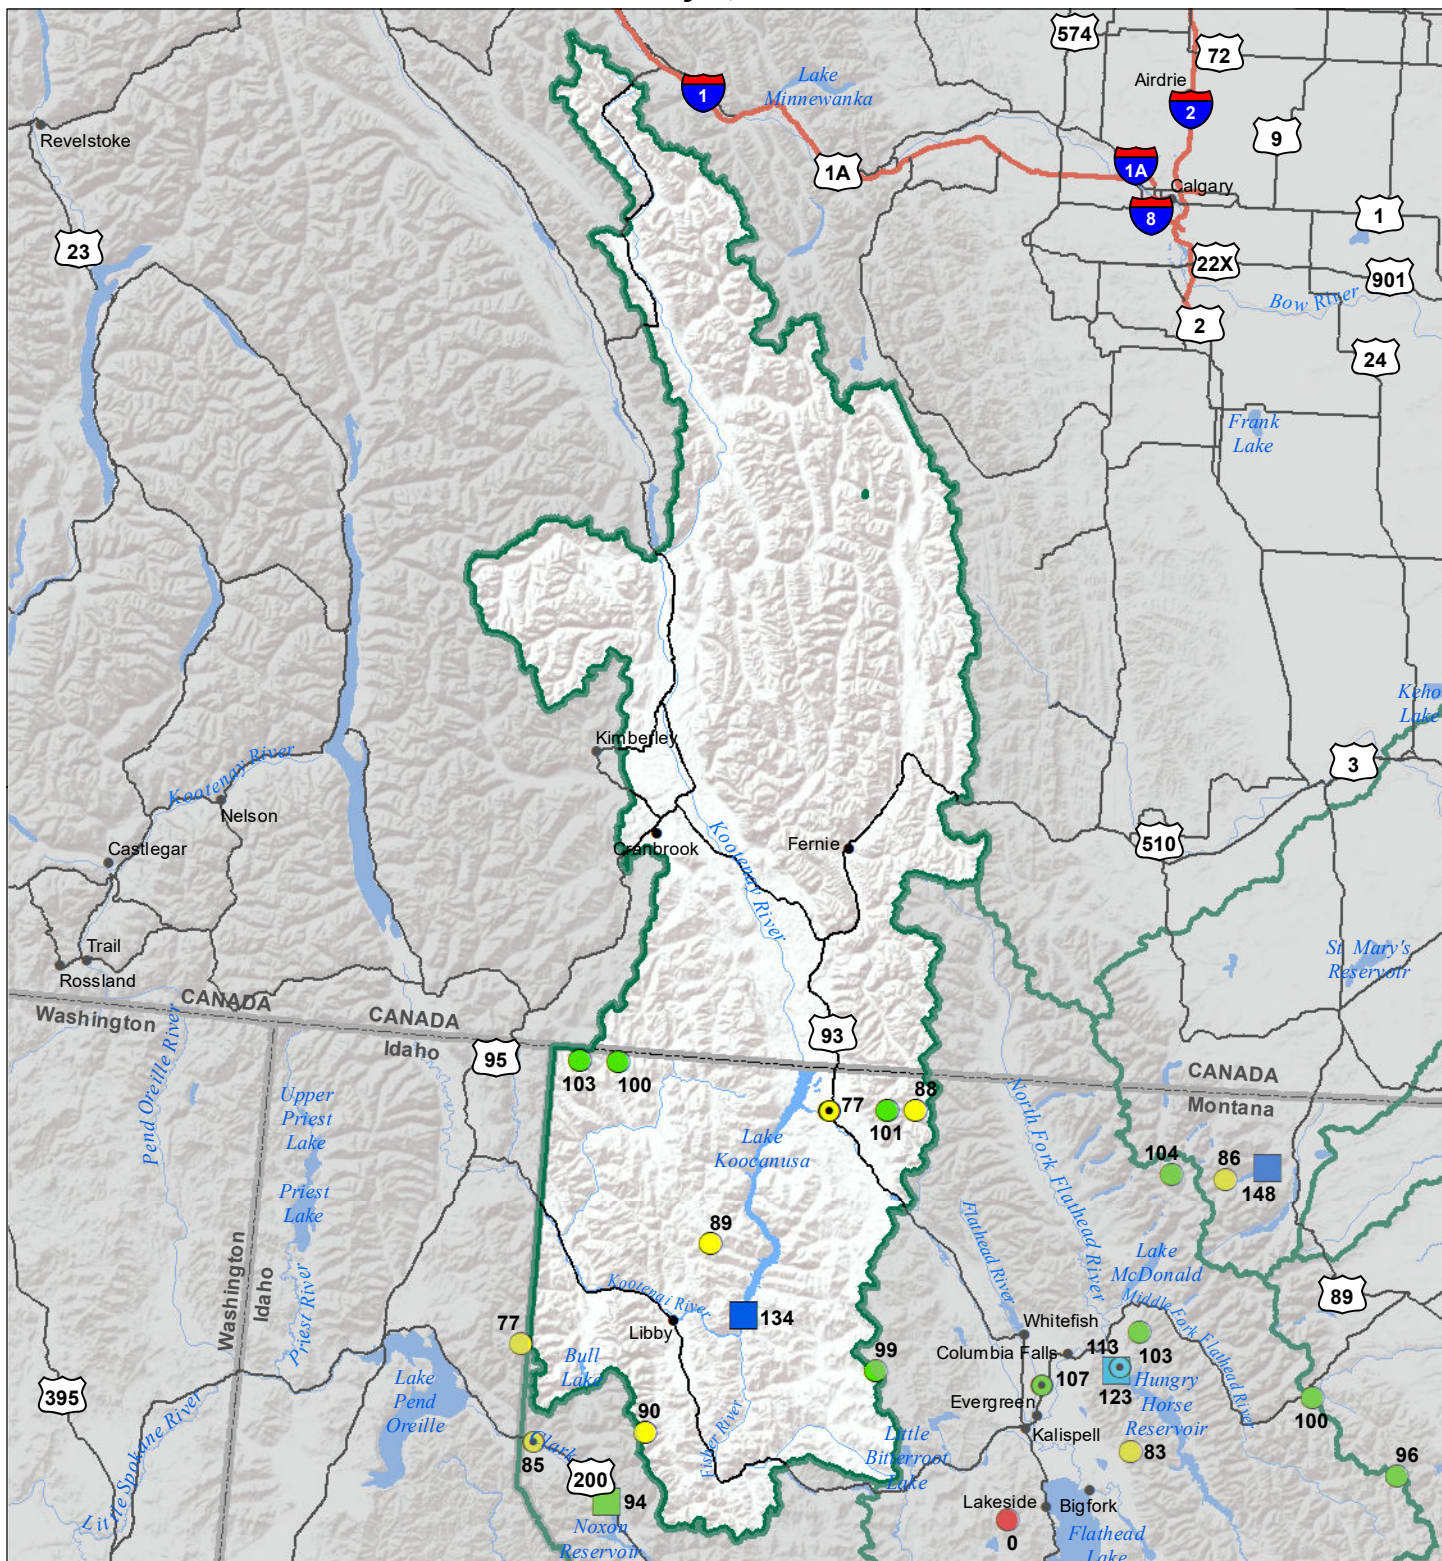

Kootenai River Basin

Water Year to Date Precipitation and Reservoir Levels

Percentage of Normal

May 1, 2021

Precipitation Percent of Normal

SNOTEL		COOP/ACIS	
● > 150%	● 71 - 90%	● > 150%	● 71 - 90%
● 131 - 150%	● 51 - 70%	● 131 - 150%	● 51 - 70%
● 111 - 130%	● 1 - 50%	● 111 - 130%	● 1 - 50%
● 91 - 110%		● 91 - 110%	

Reservoirs Percent of Normal

■ > 150%
■ 131 - 150%
■ 111 - 130%
■ 91 - 110%
■ 71 - 90%
■ 51 - 70%
■ 1 - 50%