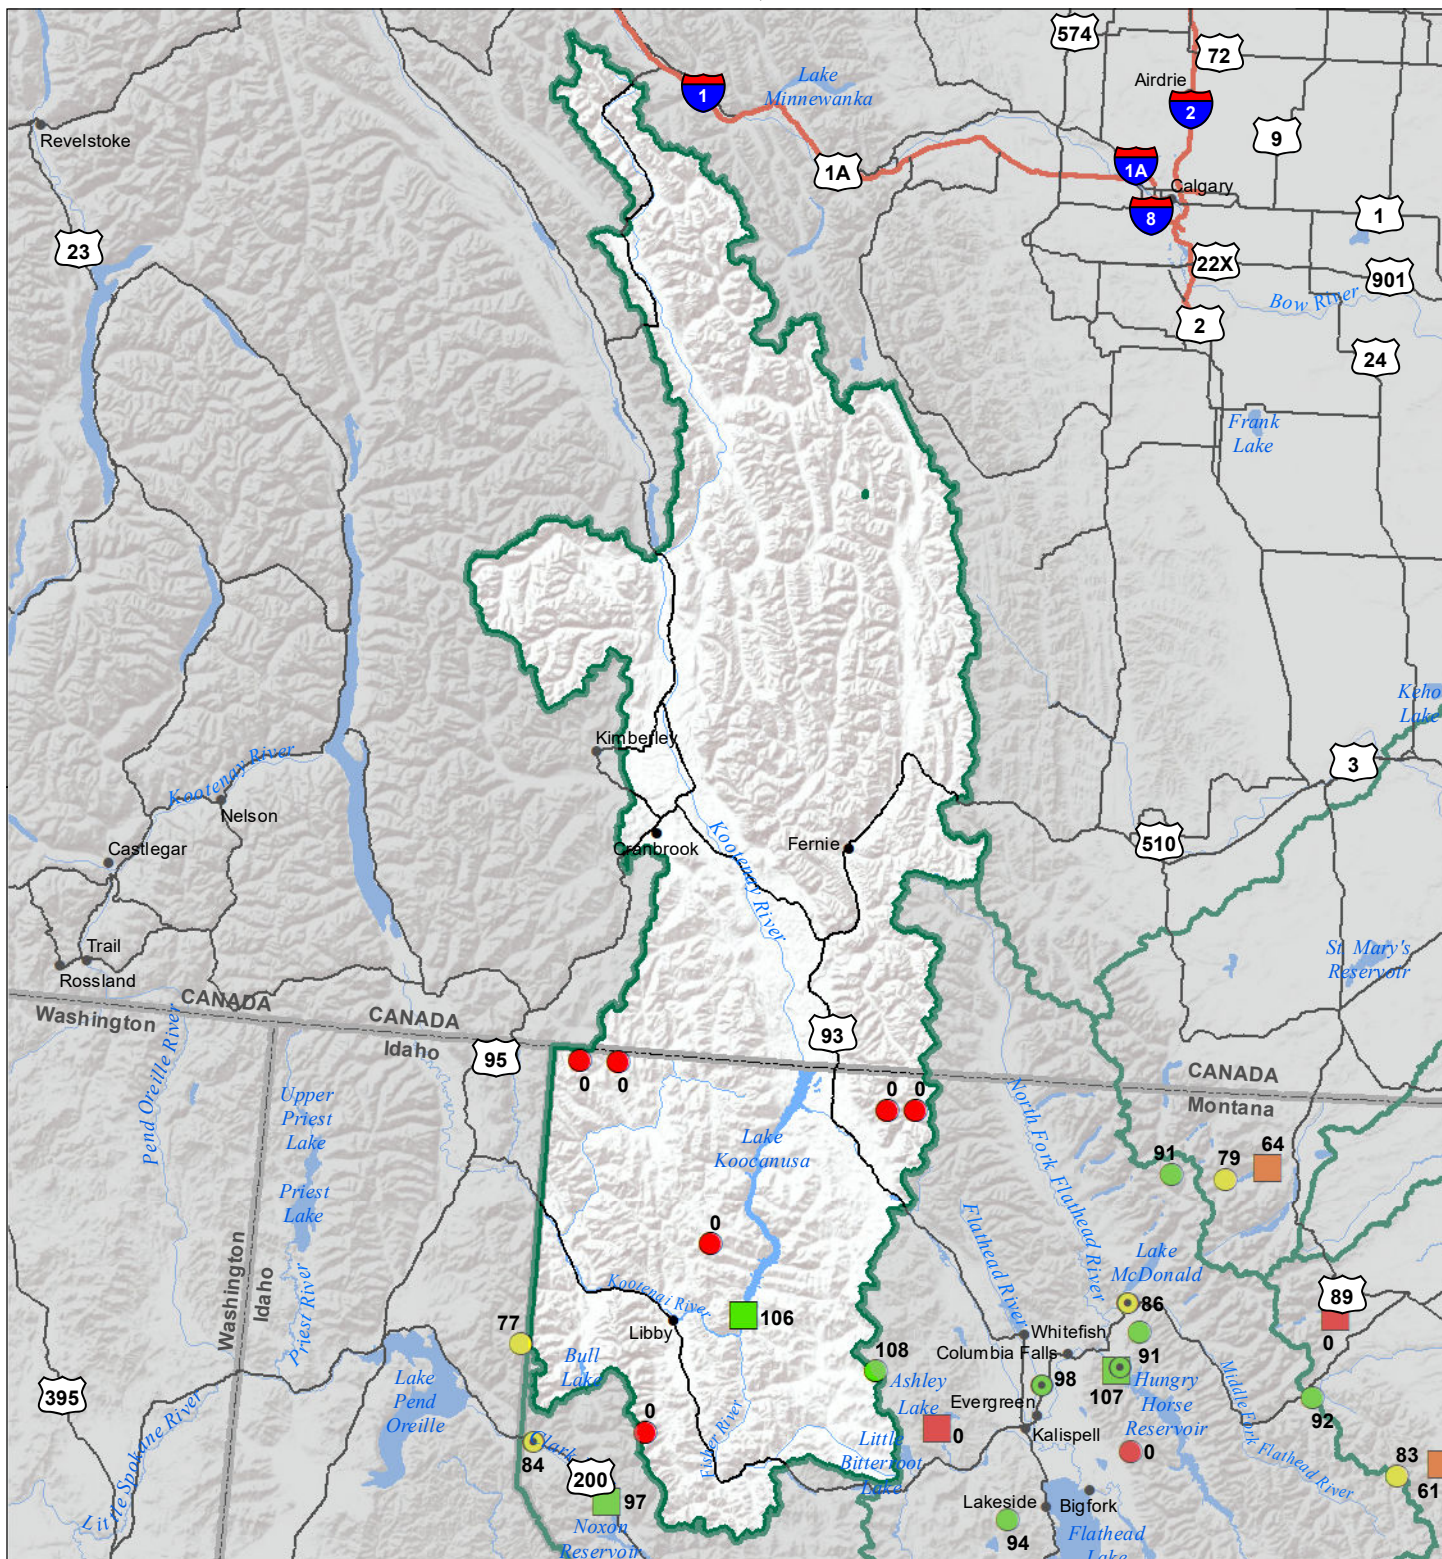

Kootenai River Basin

Water Year to Date Precipitation and Reservoir Levels

Percentage of Normal

October 1, 2021

Precipitation Percent of Normal		COOP/ACIS	
SNOTEL			
Dark Blue	> 150%	Dark Blue	> 150%
Blue	131 - 150%	Blue	131 - 150%
Cyan	111 - 130%	Cyan	111 - 130%
Light Green	91 - 110%	Light Green	91 - 110%
Yellow	71 - 90%	Yellow	71 - 90%
Orange	51 - 70%	Orange	51 - 70%
Red	1 - 50%	Red	1 - 50%

Reservoirs Percent of Normal	
Dark Blue	> 150%
Blue	131 - 150%
Cyan	111 - 130%
Light Green	91 - 110%
Yellow	71 - 90%
Orange	51 - 70%
Red	1 - 50%

USDA
 Montana State Library
 Natural Resource Information System