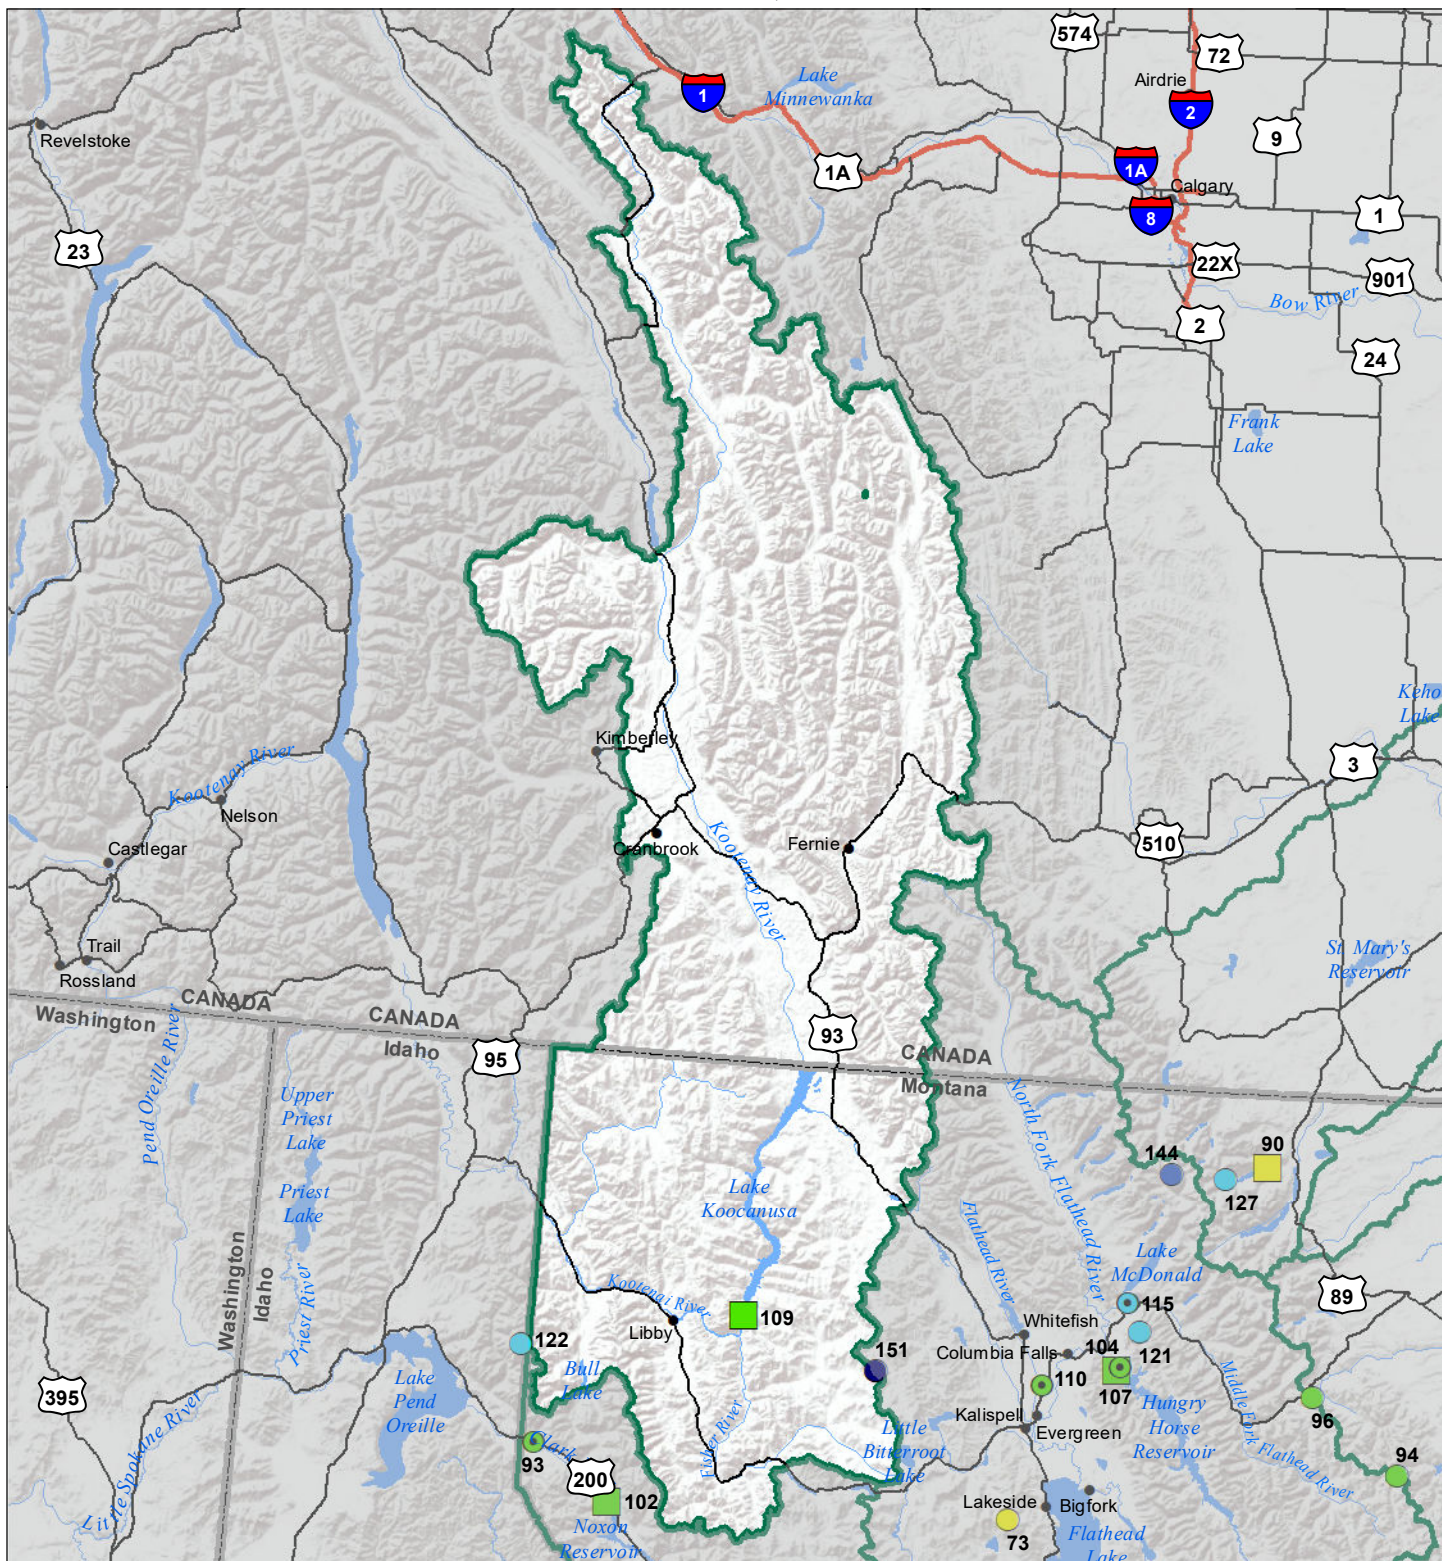

Kootenai River Basin

Water Year to Date Precipitation and Reservoir Levels

Percentage of Normal

November 1, 2021

Precipitation Percent of Normal			
SNOTEL		COOP/ACIS	
● > 150%	● 71 - 90%	● > 150%	● 71 - 90%
● 131 - 150%	● 51 - 70%	● 131 - 150%	● 51 - 70%
● 111 - 130%	● 1 - 50%	● 111 - 130%	● 1 - 50%
● 91 - 110%		● 91 - 110%	

**Reservoirs
Percent of Normal**

■ > 150%
■ 131 - 150%
■ 111 - 130%
■ 91 - 110%
■ 71 - 90%
■ 51 - 70%
■ 1 - 50%