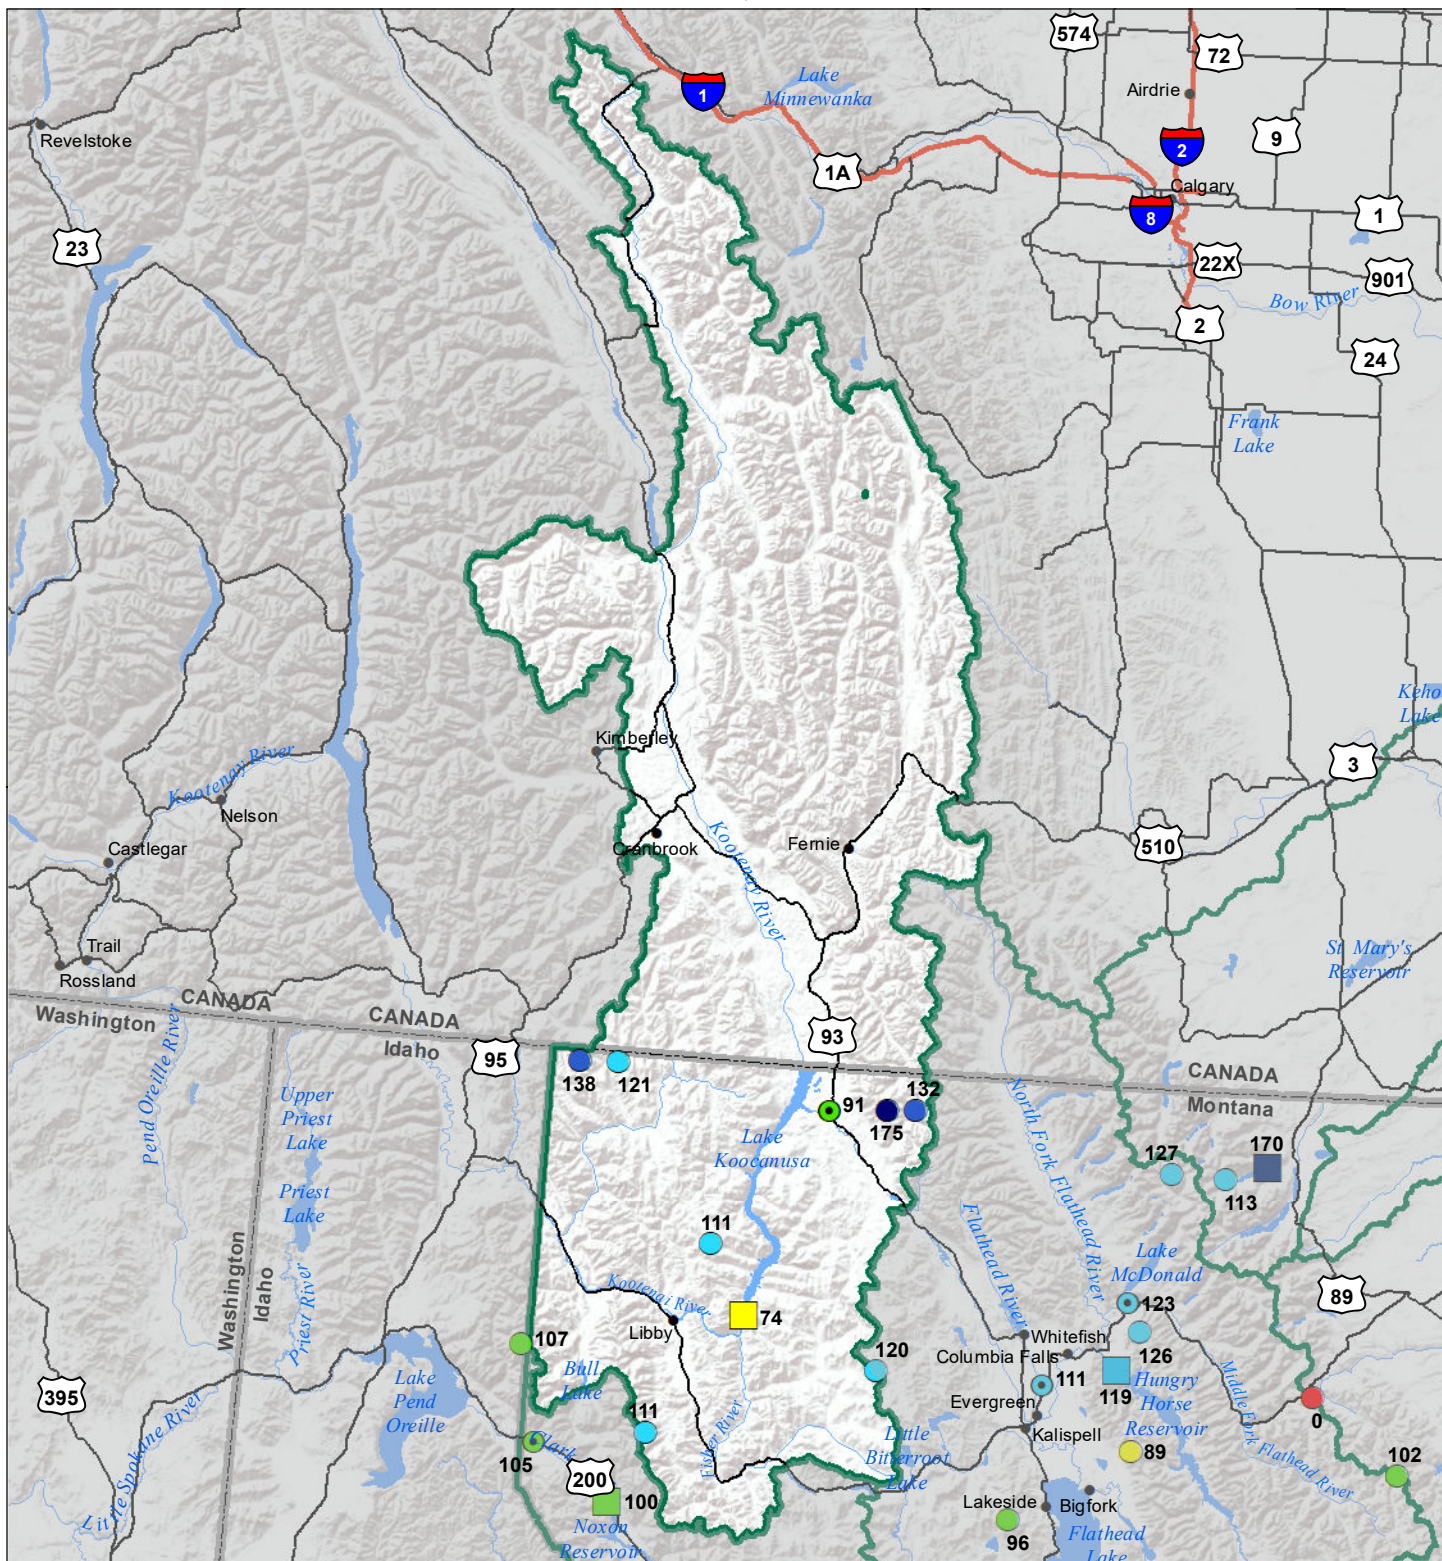

Kootenai River Basin

Water Year to Date Precipitation and Reservoir Levels

Percentage of Normal

March 1, 2022

Precipitation Percent of Normal

SNOTEL		COOP/ACIS	
● > 150%	● 71 - 90%	● > 150%	● 71 - 90%
● 131 - 150%	● 51 - 70%	● 131 - 150%	● 51 - 70%
● 111 - 130%	● 1 - 50%	● 111 - 130%	● 1 - 50%
● 91 - 110%		● 91 - 110%	

Reservoirs Percent of Normal

■ > 150%
■ 131 - 150%
■ 111 - 130%
■ 91 - 110%
■ 71 - 90%
■ 51 - 70%
■ 1 - 50%