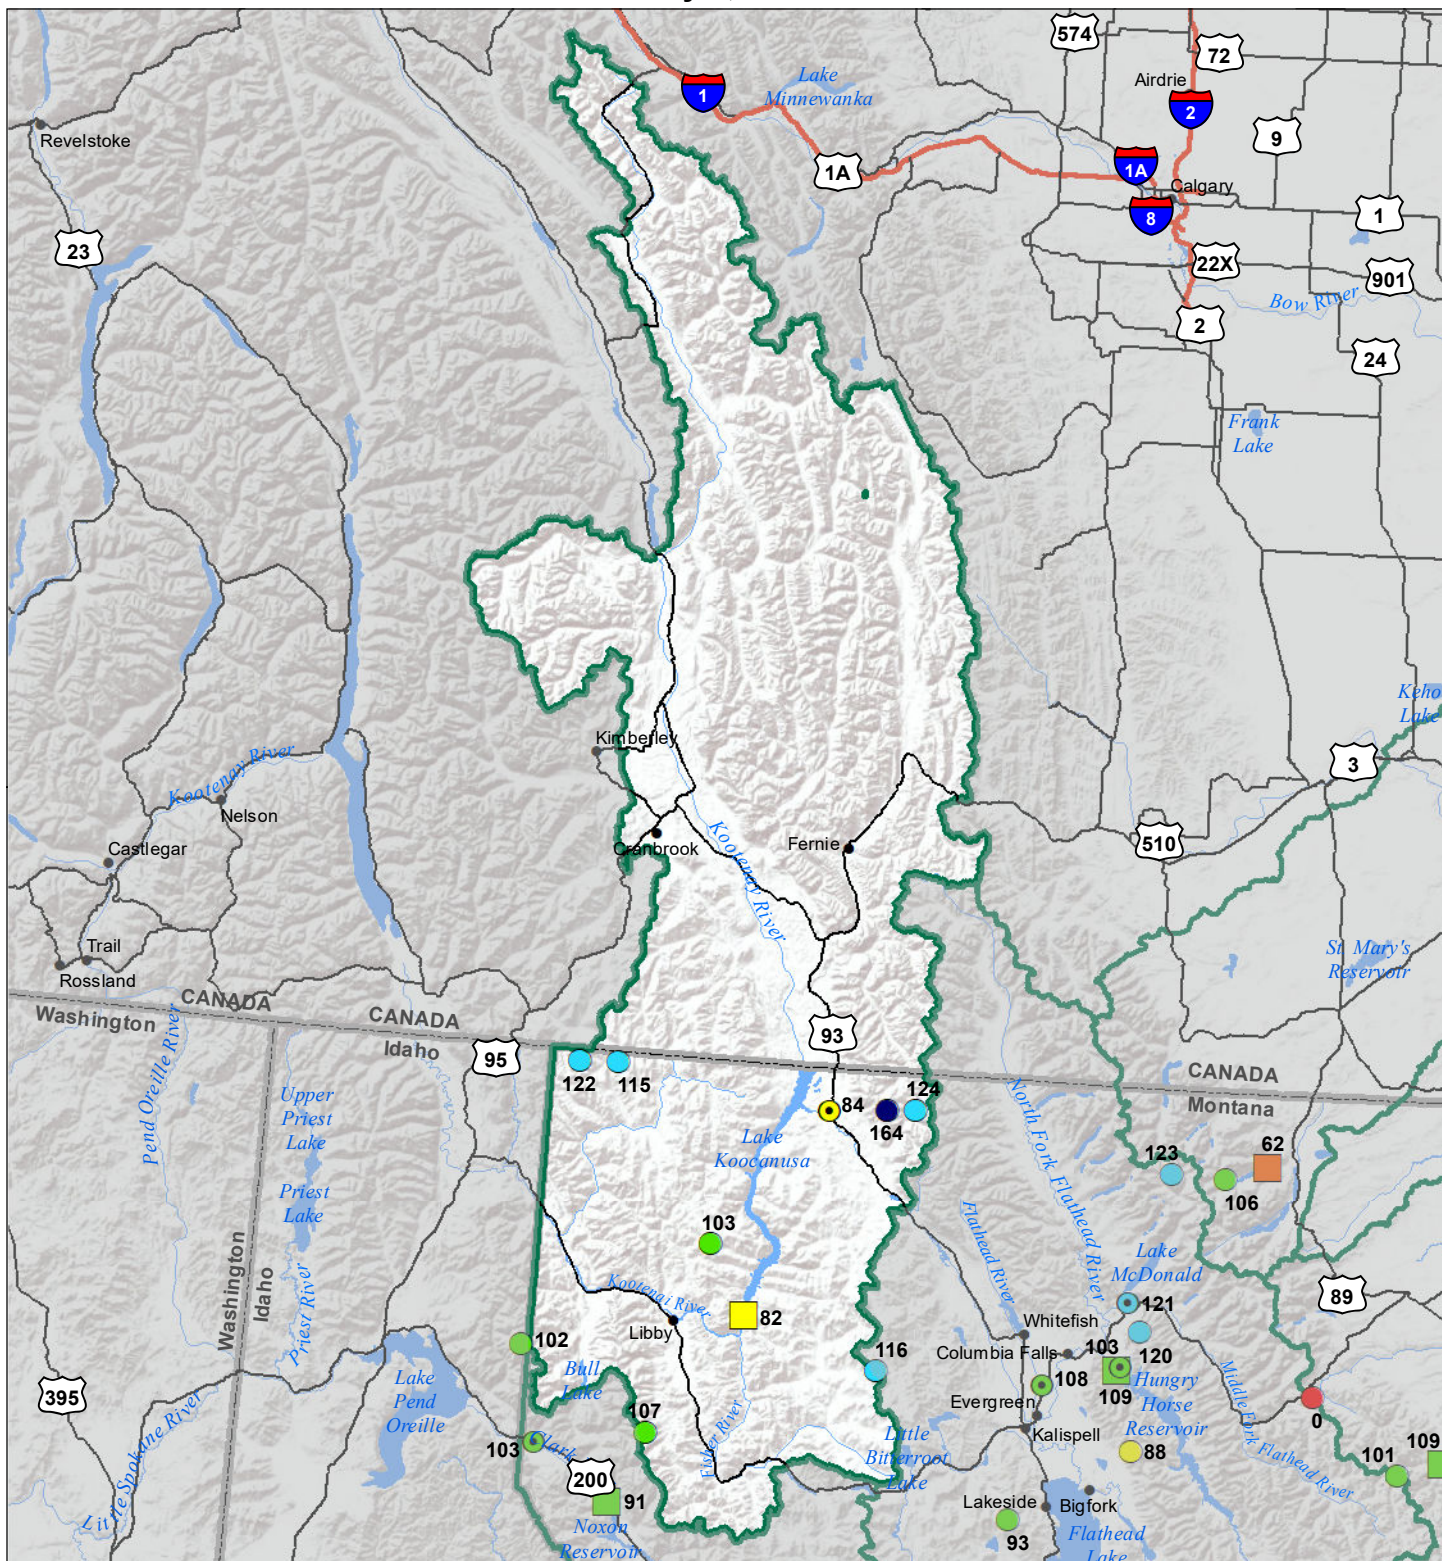

Kootenai River Basin

Water Year to Date Precipitation and Reservoir Levels

Percentage of Normal

May 1, 2022

Precipitation Percent of Normal

SNOTEL		COOP/ACIS	
● > 150%	● 71 - 90%	● > 150%	● 71 - 90%
● 131 - 150%	● 51 - 70%	● 131 - 150%	● 51 - 70%
● 111 - 130%	● 1 - 50%	● 111 - 130%	● 1 - 50%
● 91 - 110%		● 91 - 110%	

Reservoirs Percent of Normal

■ > 150%
■ 131 - 150%
■ 111 - 130%
■ 91 - 110%
■ 71 - 90%
■ 51 - 70%
■ 1 - 50%