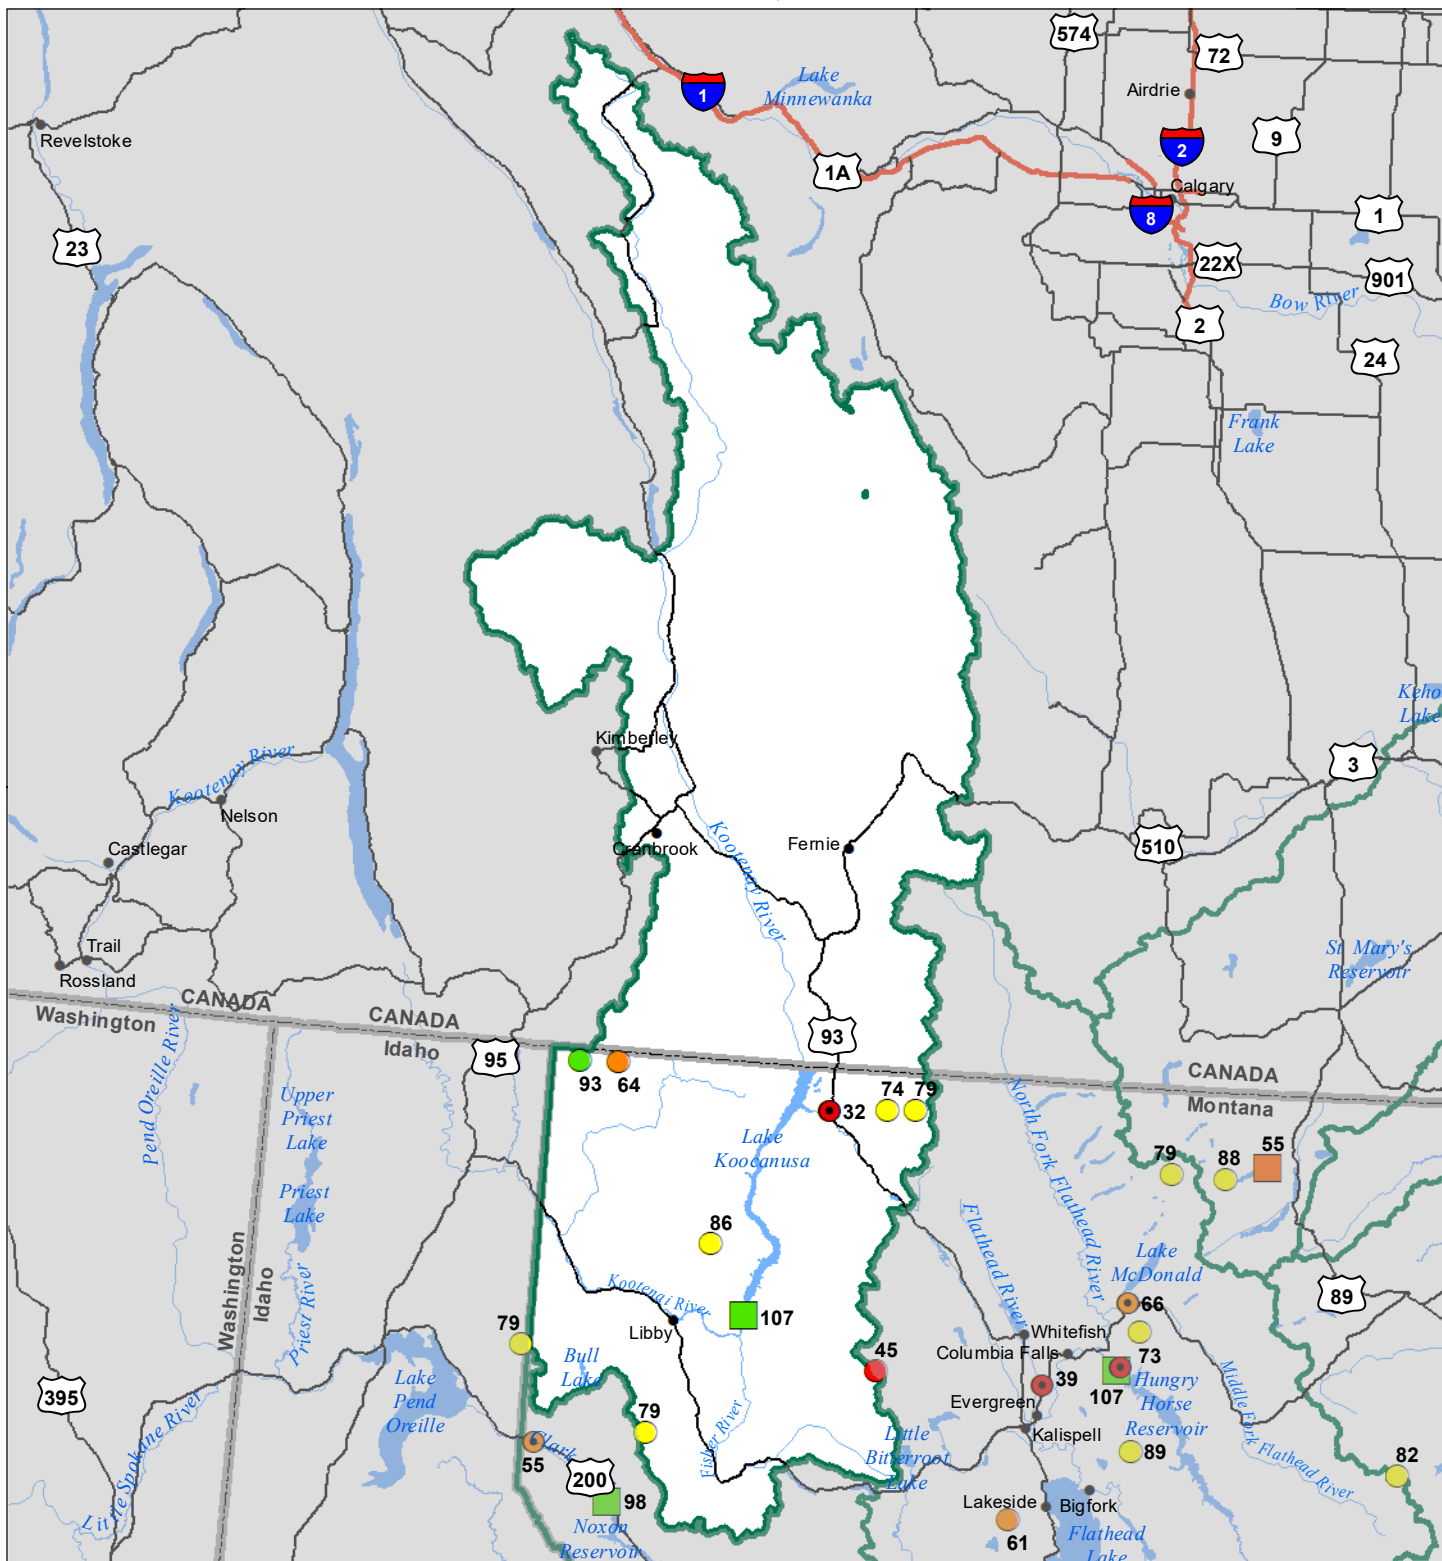

Kootenai River Basin Water Year to Date Precipitation and Reservoir Levels Percentage of Normal November 1, 2022

Precipitation Percent of Normal

SNOTEL		COOP/ACIS	
● > 150%	● 71 - 90%	● > 150%	● 71 - 90%
● 131 - 150%	● 51 - 70%	● 131 - 150%	● 51 - 70%
● 111 - 130%	● 1 - 50%	● 111 - 130%	● 1 - 50%
● 91 - 110%		● 91 - 110%	

Reservoirs Percent of Normal

■ > 150%
■ 131 - 150%
■ 111 - 130%
■ 91 - 110%
■ 71 - 90%
■ 51 - 70%
■ 1 - 50%