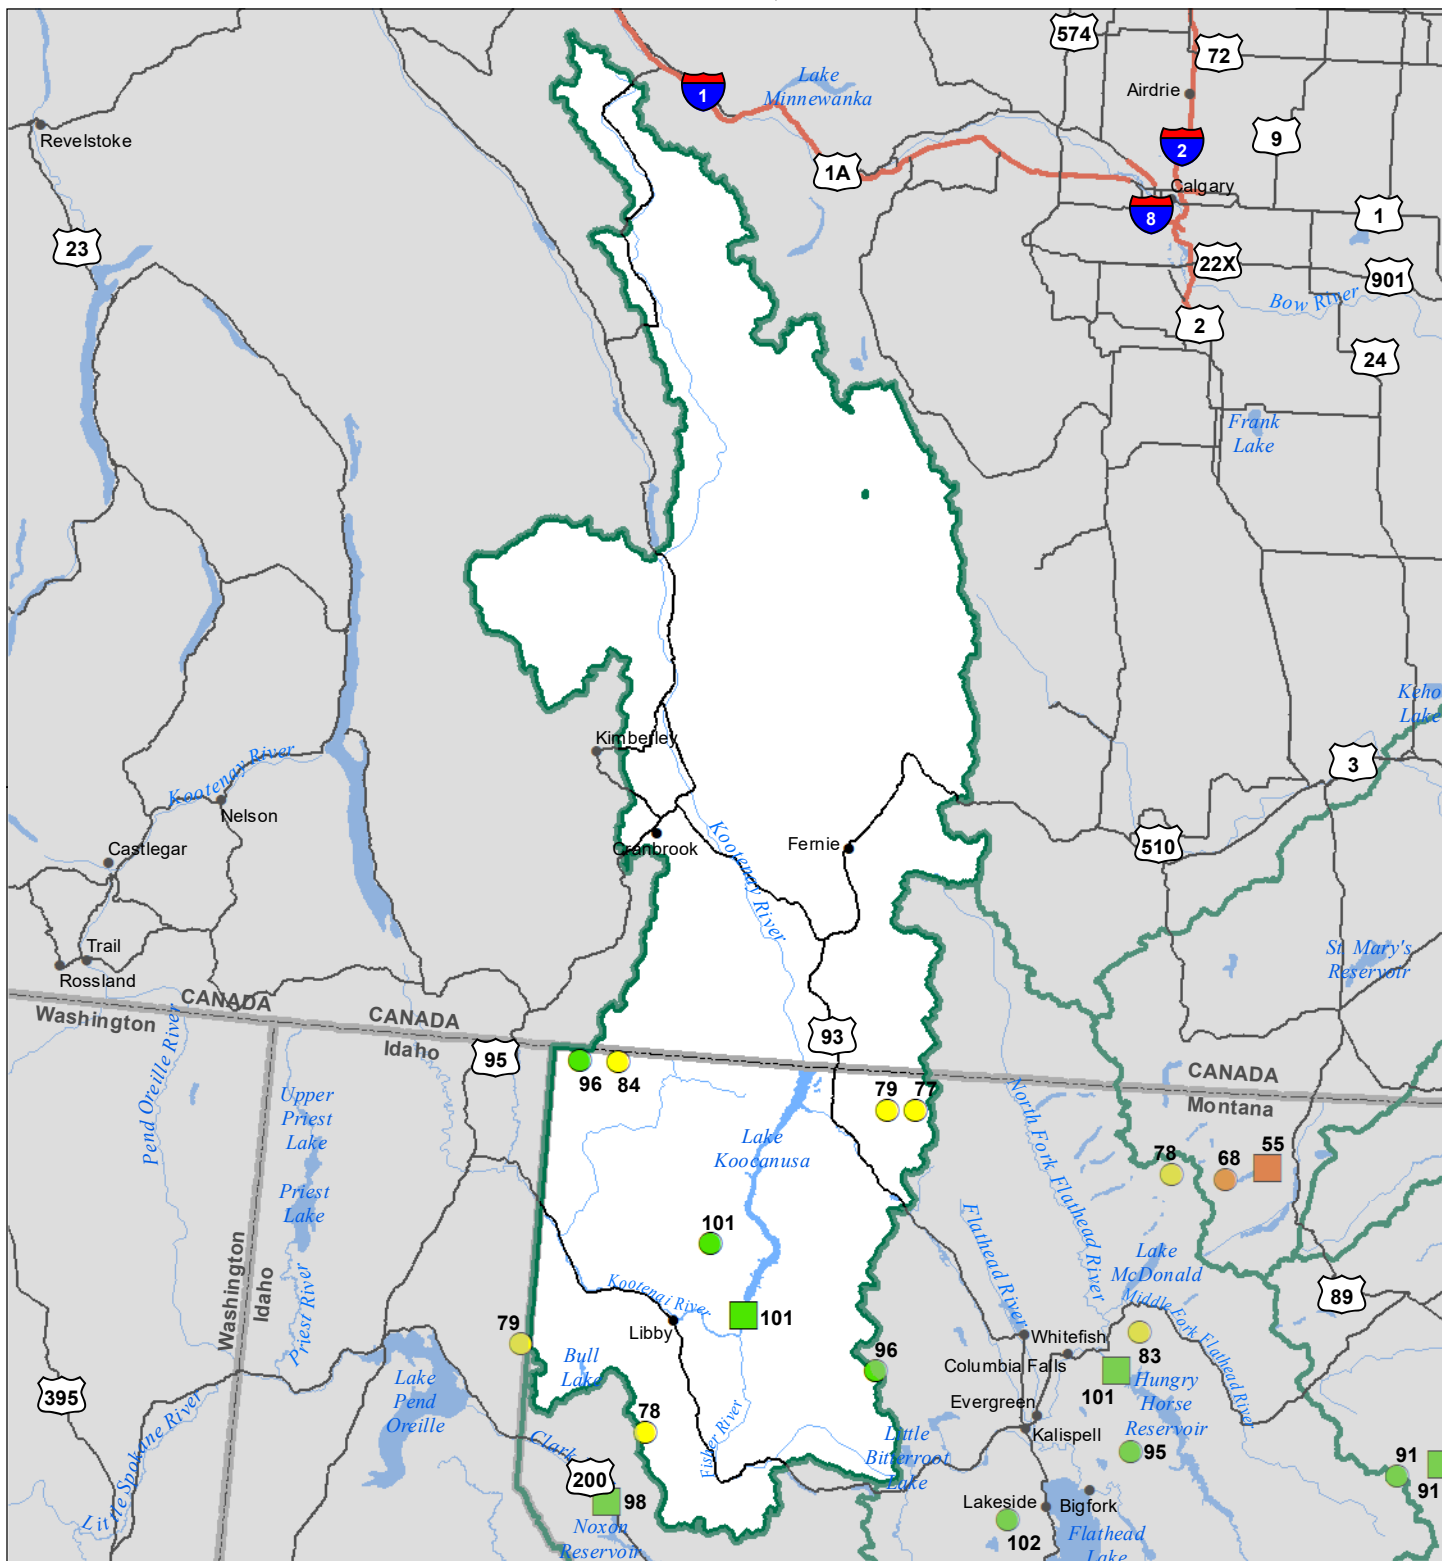

Kootenai River Basin

Water Year to Date Precipitation and Reservoir Levels Percentage of Normal

December 1, 2022

Precipitation Percent of Normal

SNOTEL		COOP/ACIS	
● > 150%	● 71 - 90%	● > 150%	● 71 - 90%
● 131 - 150%	● 51 - 70%	● 131 - 150%	● 51 - 70%
● 111 - 130%	● 1 - 50%	● 111 - 130%	● 1 - 50%
● 91 - 110%		● 91 - 110%	

Reservoirs Percent of Normal

■ > 150%
■ 131 - 150%
■ 111 - 130%
■ 91 - 110%
■ 71 - 90%
■ 51 - 70%
■ 1 - 50%