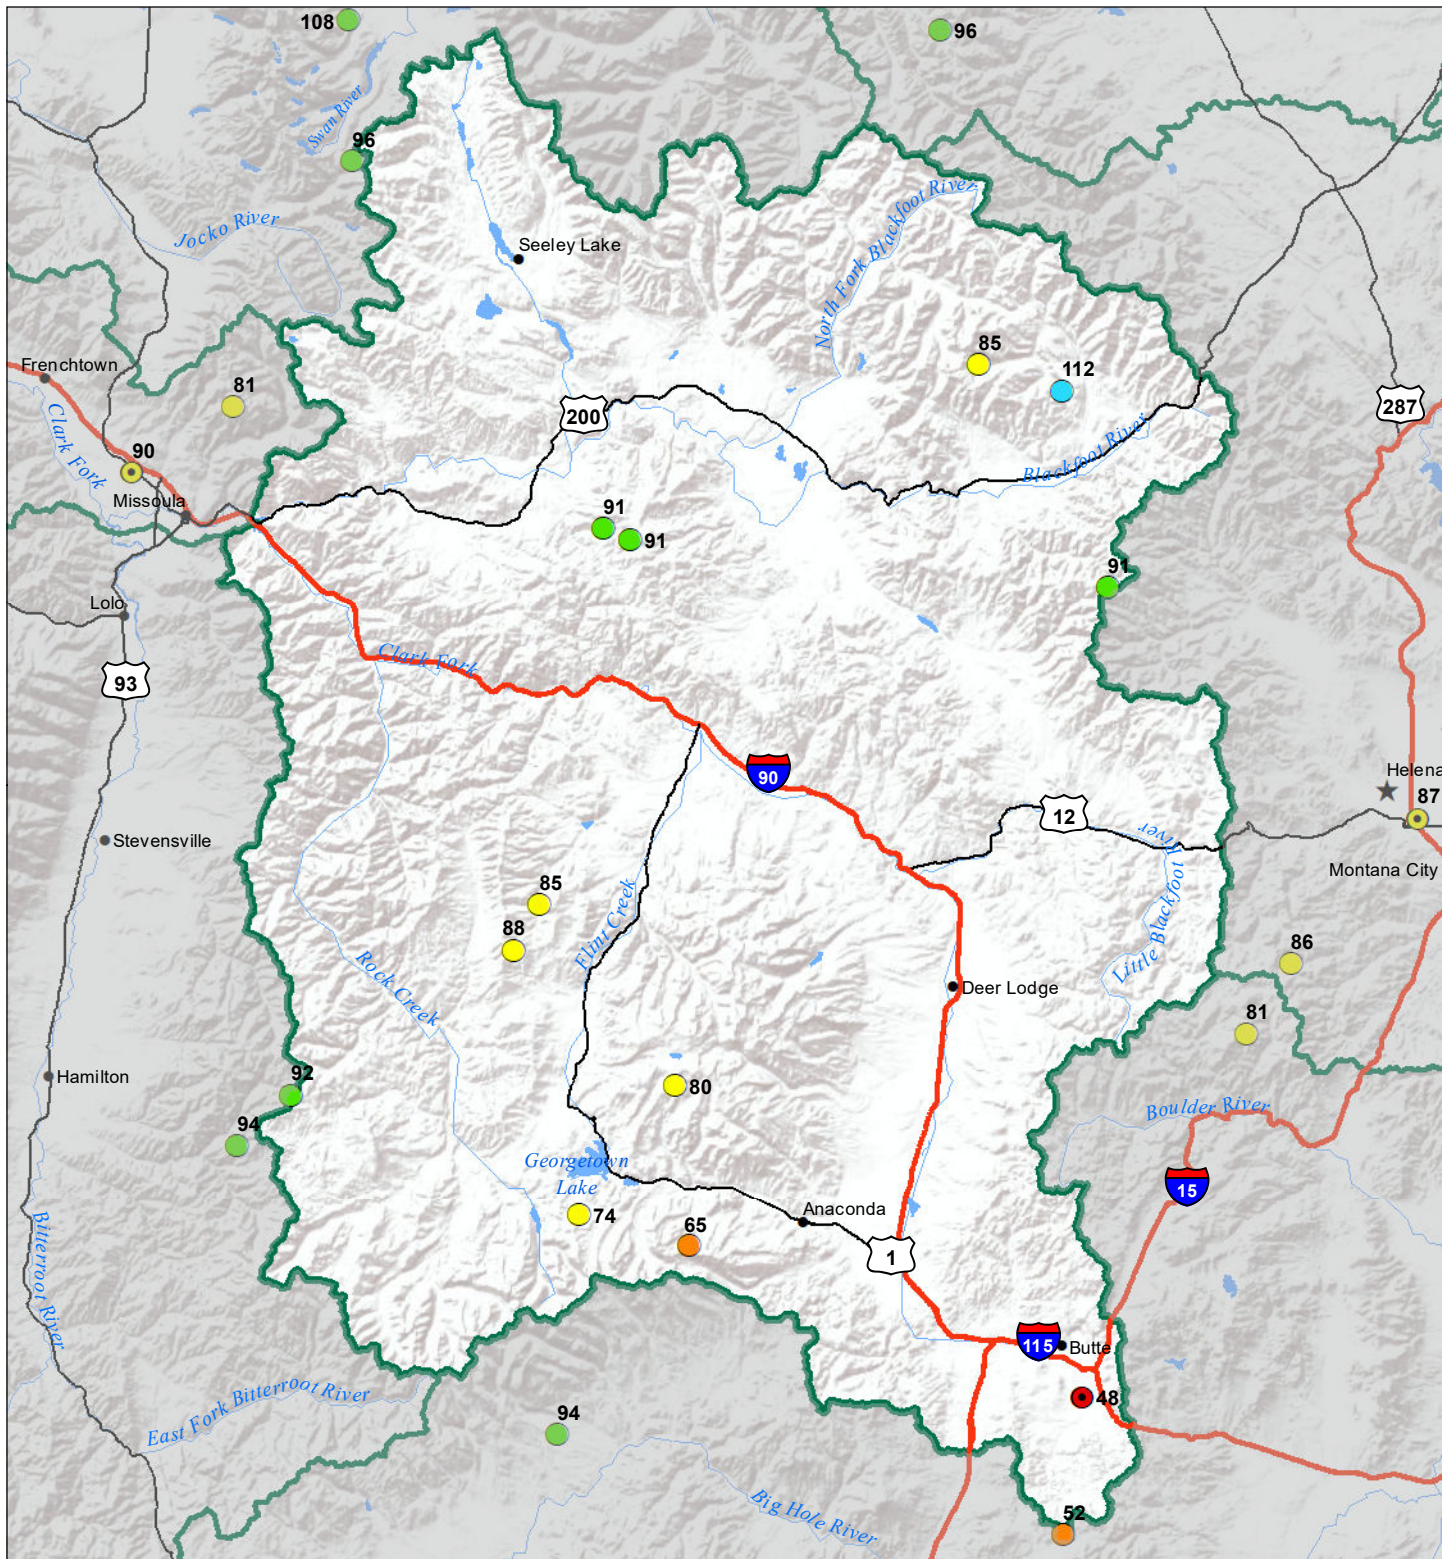

# Upper Clark Fork River Basin Water Year to Date Precipitation and Reservoir Levels Percentage of Normal August 1, 2021

Precipitation Percent of Normal	
<b>SNOTEL</b>	<b>COOP/ACIS</b>
● > 150%	● > 150%
● 131 - 150%	● 131 - 150%
● 111 - 130%	● 111 - 130%
● 91 - 110%	● 91 - 110%
● 71 - 90%	● 71 - 90%
● 51 - 70%	● 51 - 70%
● 1 - 50%	● 1 - 50%

Reservoirs Percent of Normal
■ > 150%
■ 131 - 150%
■ 111 - 130%
■ 91 - 110%
■ 71 - 90%
■ 51 - 70%
■ 1 - 50%

USDA  
Montana State Library  
Natural Resource  
Information System