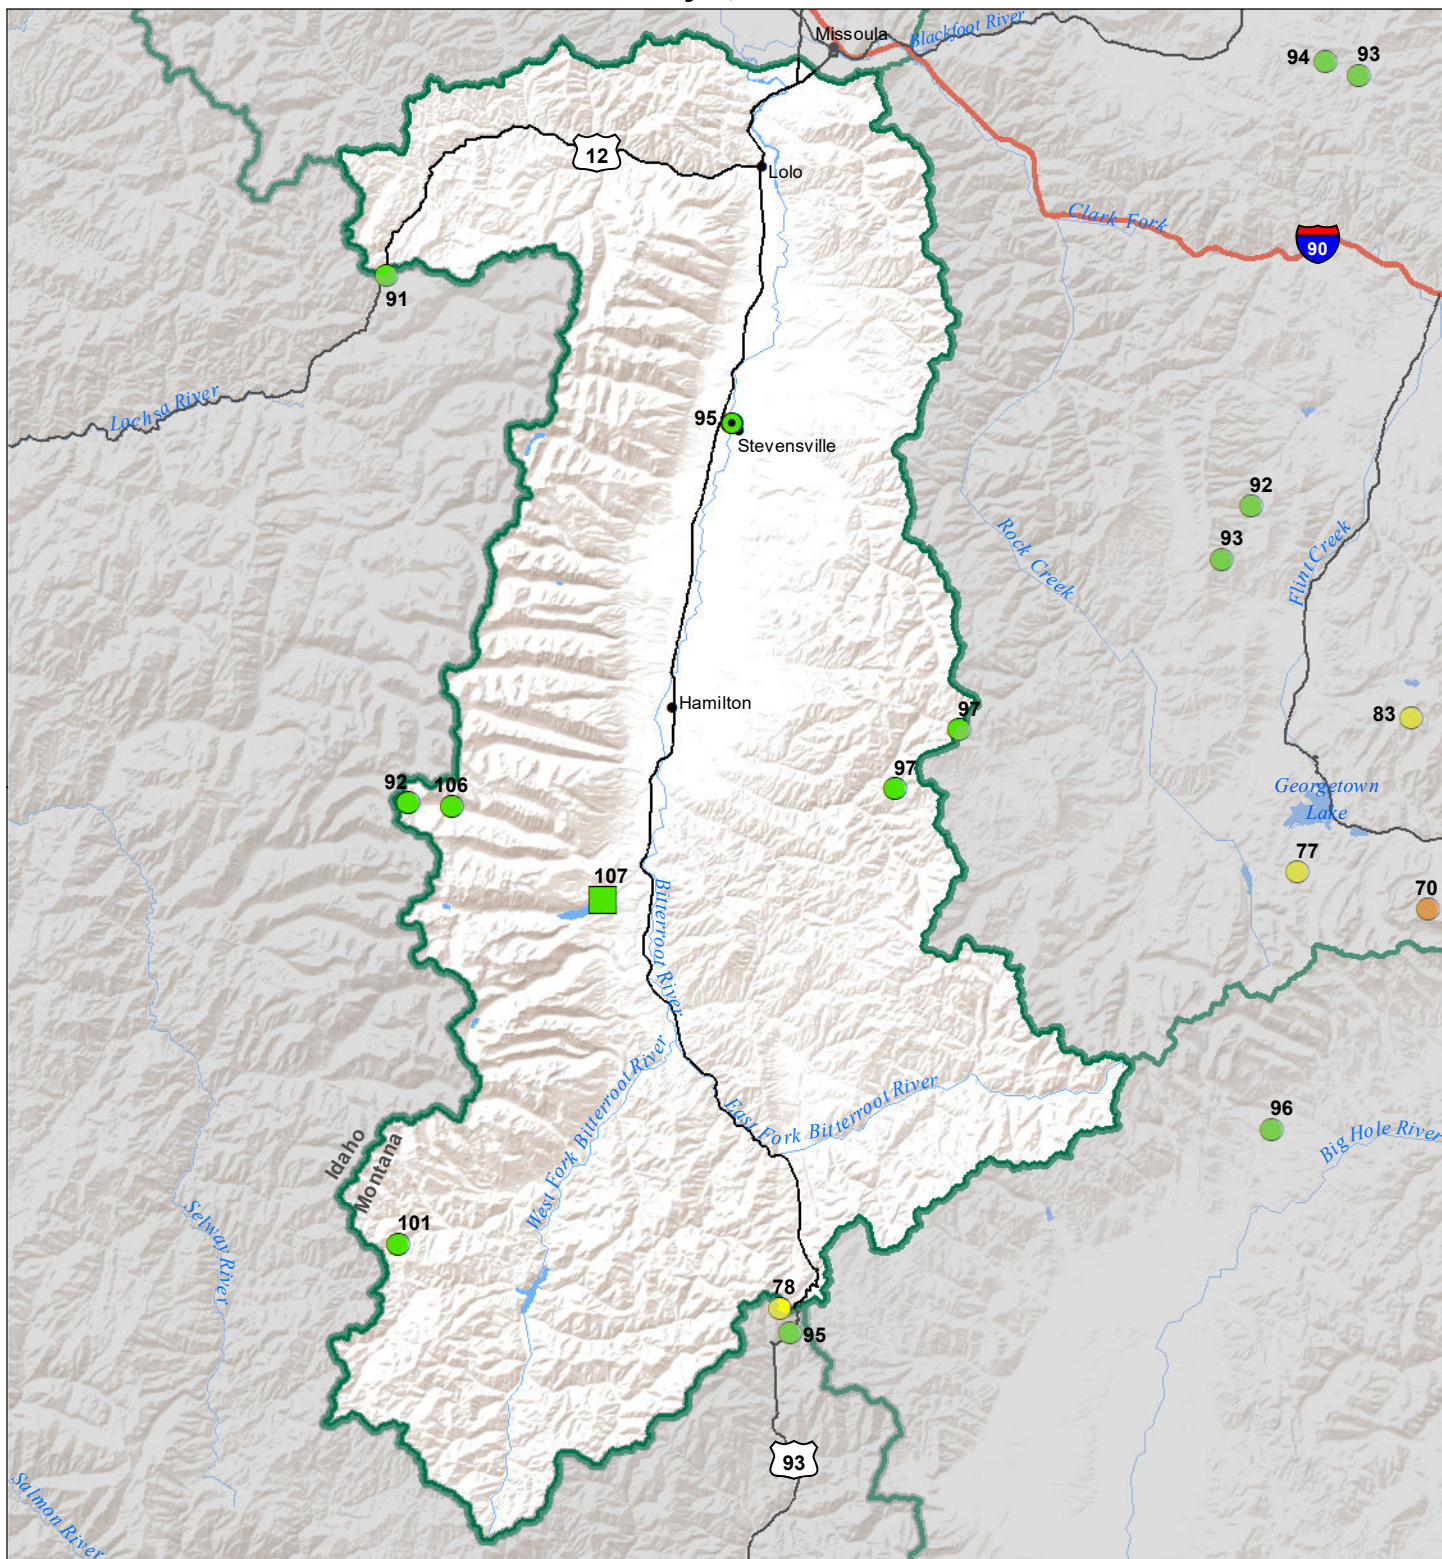

Bitterroot River Basin Water Year to Date Precipitation and Reservoir Levels Percentage of Normal July 1, 2021

Precipitation Percent of Normal		COOP/ACIS	
SNOTEL			
● > 150%	● 71 - 90%	● > 150%	● 71 - 90%
● 131 - 150%	● 51 - 70%	● 131 - 150%	● 51 - 70%
● 111 - 130%	● 1 - 50%	● 111 - 130%	● 1 - 50%
● 91 - 110%		● 91 - 110%	

Reservoirs Percent of Normal	
■ > 150%	■ 131 - 150%
■ 111 - 130%	■ 91 - 110%
■ 71 - 90%	■ 51 - 70%
■ 1 - 50%	

USDA
Montana State Library
Natural Resource
Information System