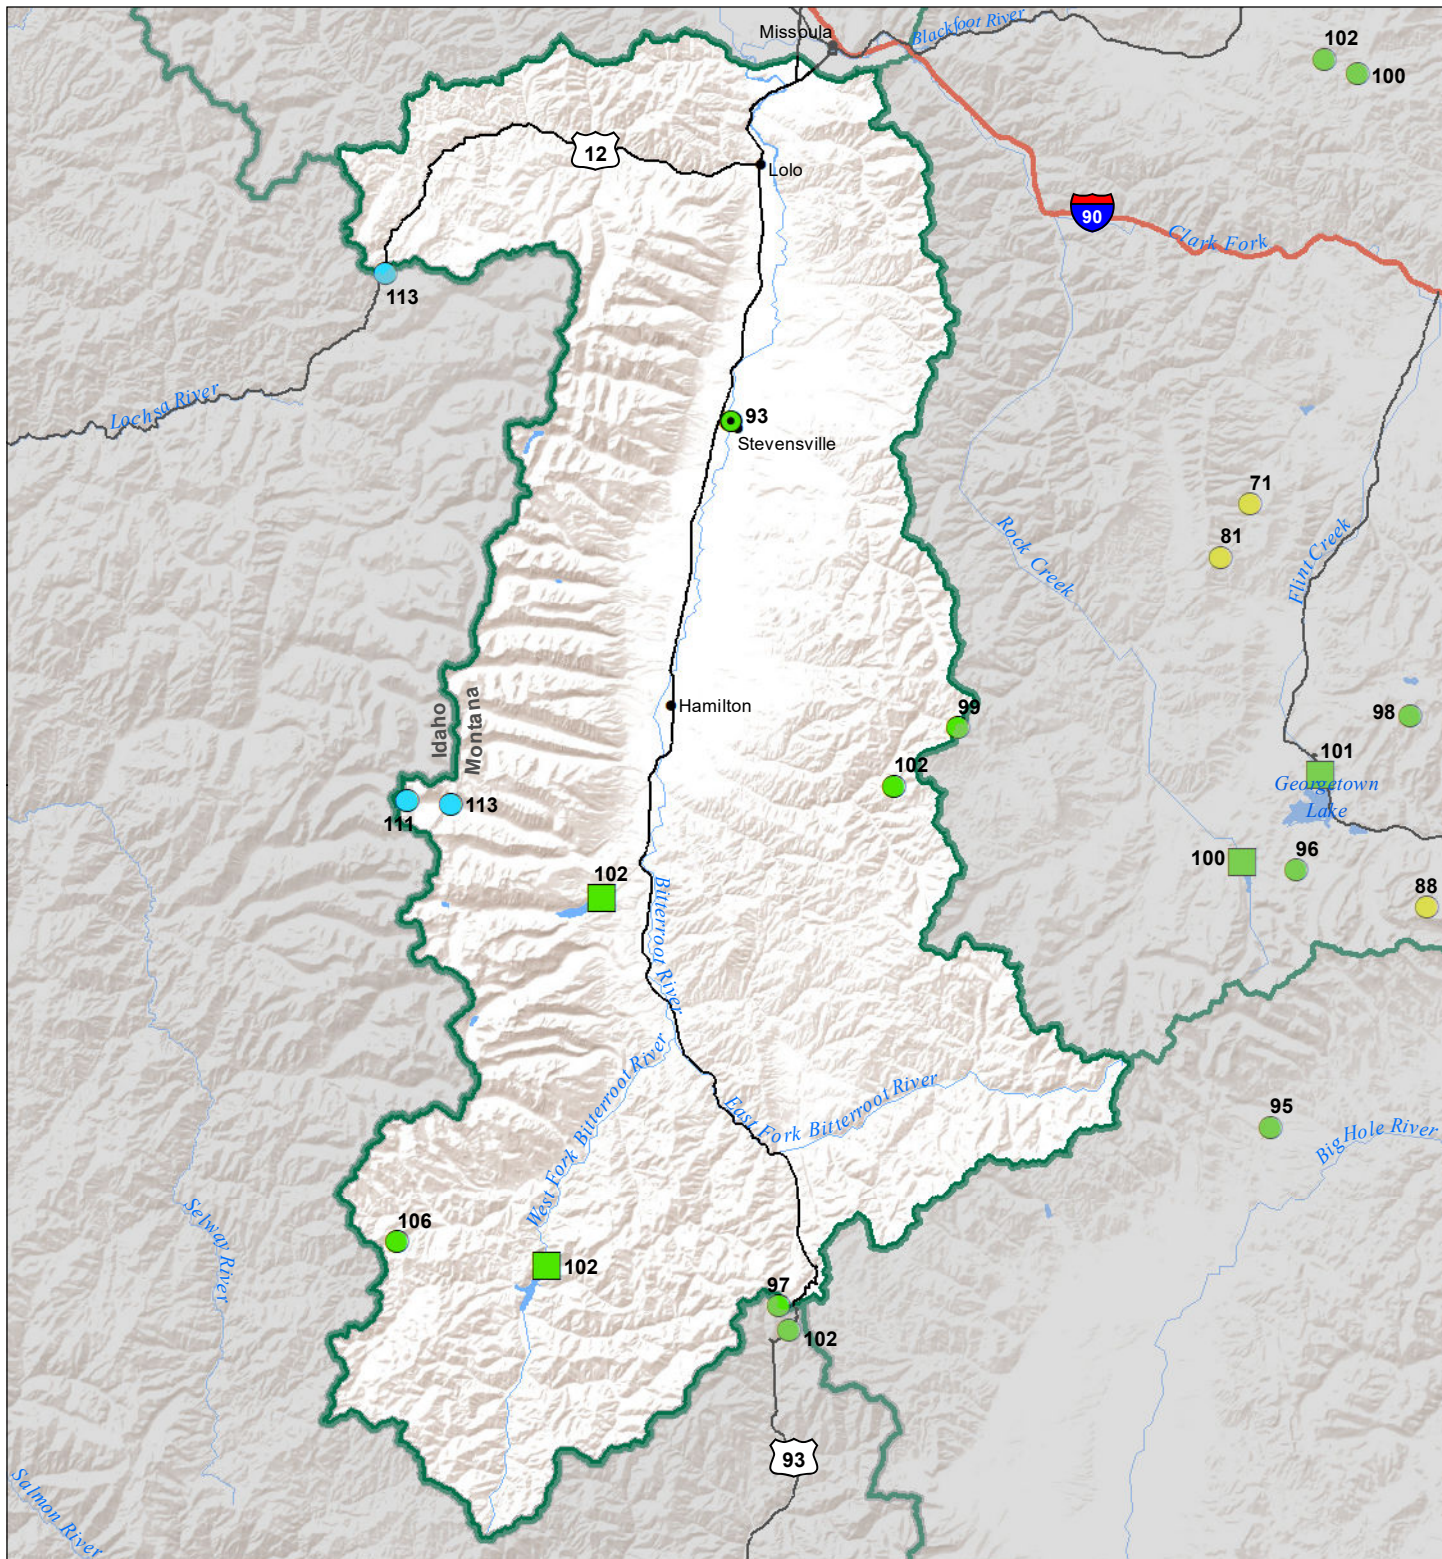

Bitterroot River Basin

Water Year to Date Precipitation and Reservoir Levels Percentage of Normal

July 1, 2022

Precipitation Percent of Normal

SNOTEL		COOP/ACIS	
● > 150%	● 71 - 90%	● > 150%	● 71 - 90%
● 131 - 150%	● 51 - 70%	● 131 - 150%	● 51 - 70%
● 111 - 130%	● 1 - 50%	● 111 - 130%	● 1 - 50%
● 91 - 110%		● 91 - 110%	

Reservoirs Percent of Normal

■ > 150%
■ 131 - 150%
■ 111 - 130%
■ 91 - 110%
■ 71 - 90%
■ 51 - 70%
■ 1 - 50%

Montana State Library
Natural Resource
Information System

Data source: USDA NRCS National Water and
Climate Center, Air and Water Database