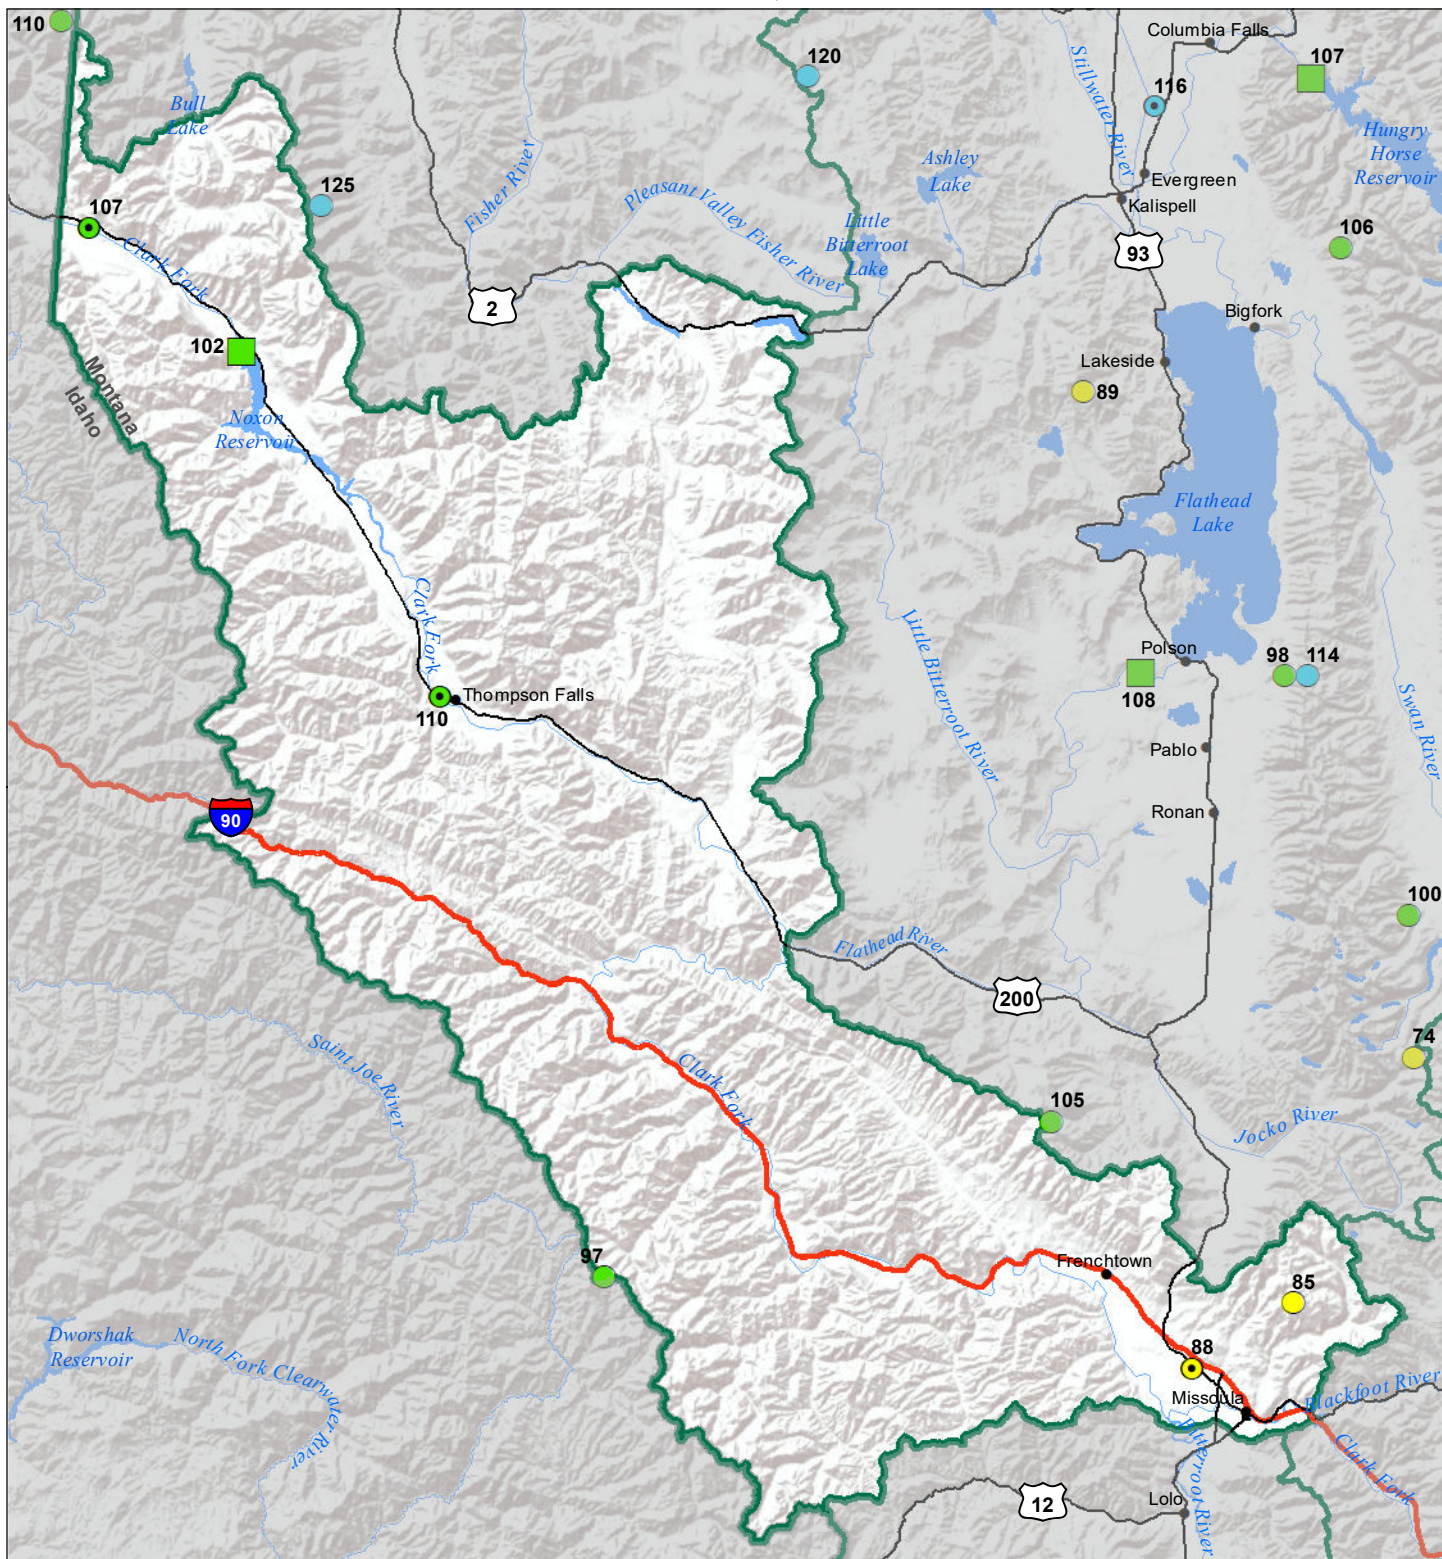

# Lower Clark Fork River Basin Water Year to Date Precipitation and Reservoir Levels Percentage of Normal December 1, 2021

Precipitation Percent of Normal			
SNOTEL		COOP/ACIS	
● > 150%	● 71 - 90%	● > 150%	● 71 - 90%
● 131 - 150%	● 51 - 70%	● 131 - 150%	● 51 - 70%
● 111 - 130%	● 1 - 50%	● 111 - 130%	● 1 - 50%
● 91 - 110%		● 91 - 110%	

Reservoirs Percent of Normal	
■ > 150%	
■ 131 - 150%	
■ 111 - 130%	
■ 91 - 110%	
■ 71 - 90%	
■ 51 - 70%	
■ 1 - 50%	

USDA  
Montana State Library  
Natural Resource  
Information System