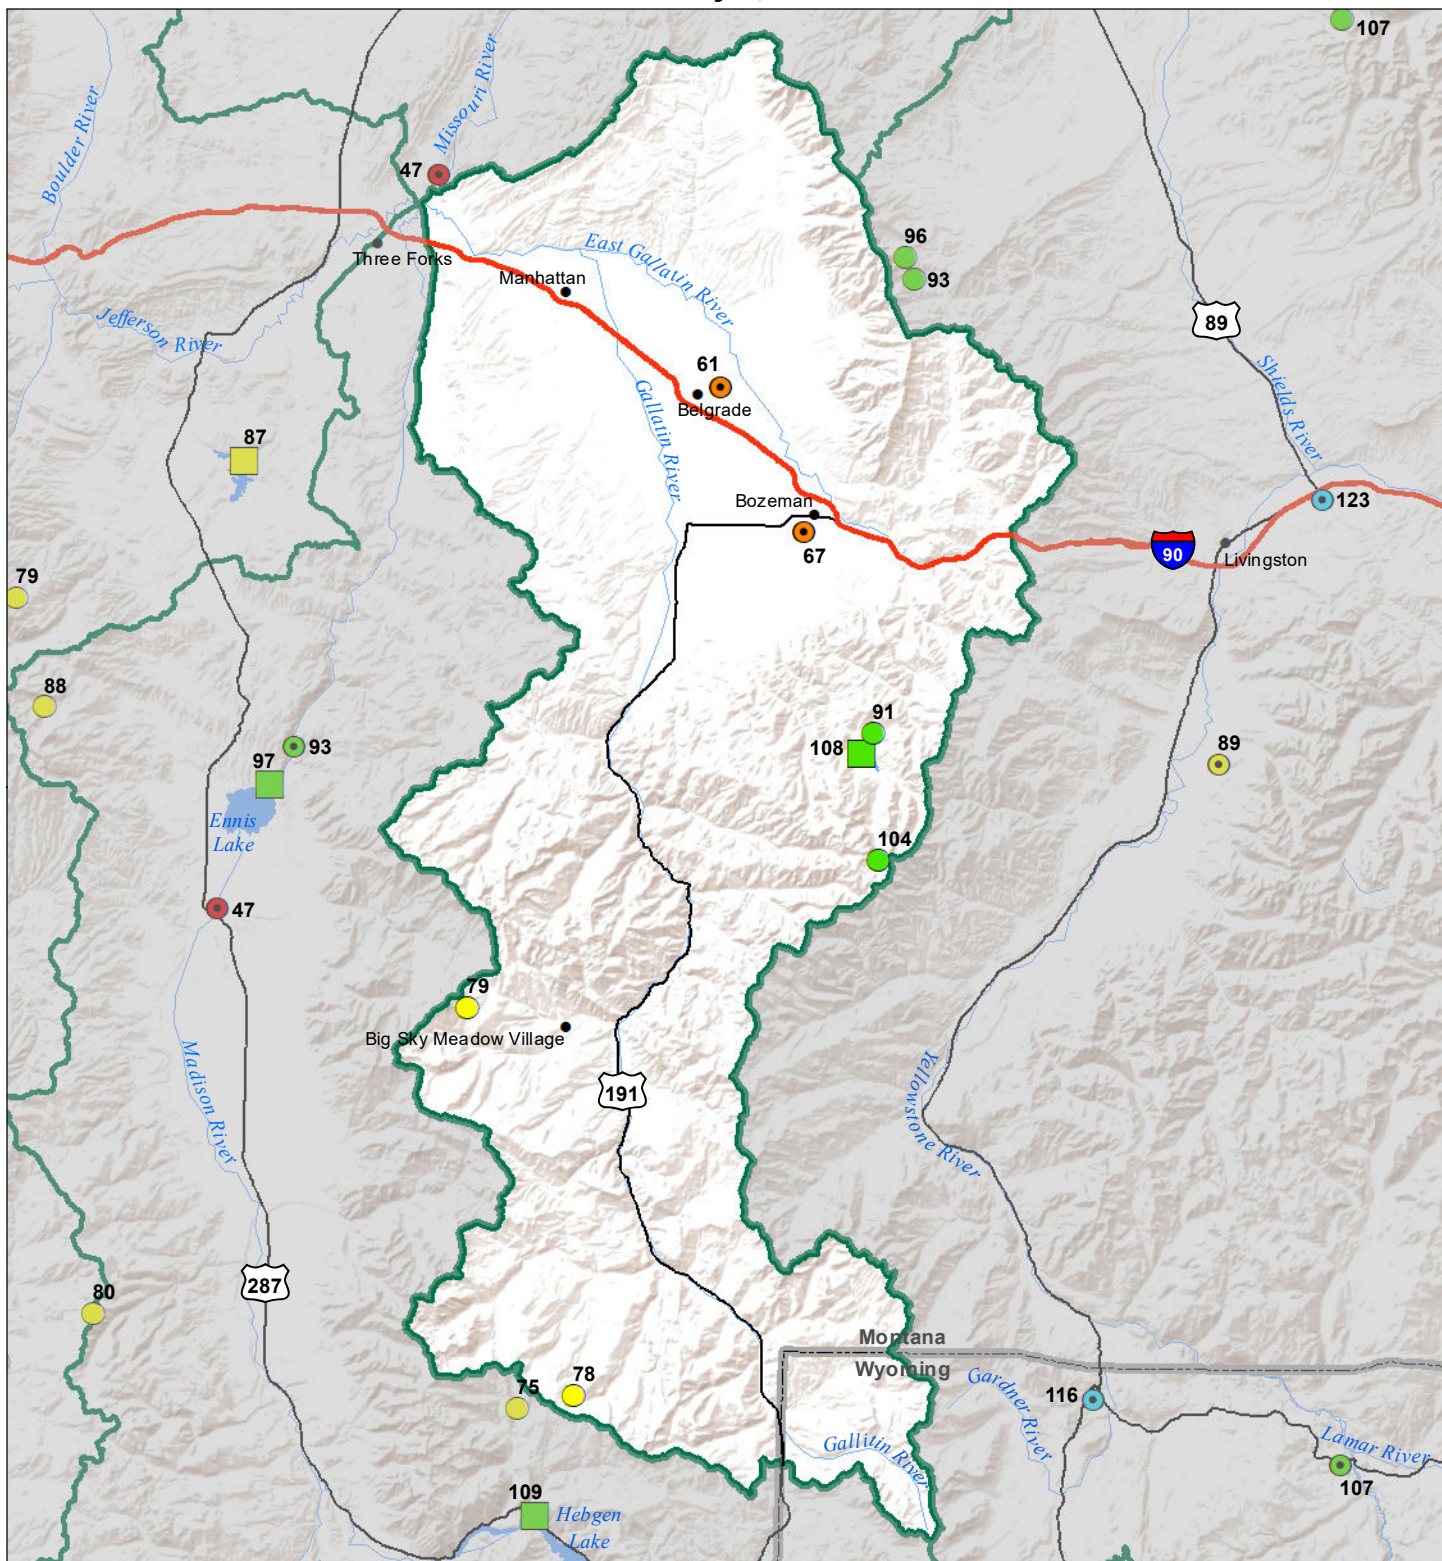

# Gallatin River Basin Water Year to Date Precipitation and Reservoir Levels Percentage of Normal January 1, 2021

### Precipitation Percent of Normal

SNOTEL		COOP/ACIS	
● > 150%	● 71 - 90%	● > 150%	● 71 - 90%
● 131 - 150%	● 51 - 70%	● 131 - 150%	● 51 - 70%
● 111 - 130%	● 1 - 50%	● 111 - 130%	● 1 - 50%
● 91 - 110%		● 91 - 110%	

### Reservoirs Percent of Normal

■ > 150%
■ 131 - 150%
■ 111 - 130%
■ 91 - 110%
■ 71 - 90%
■ 51 - 70%
■ 1 - 50%