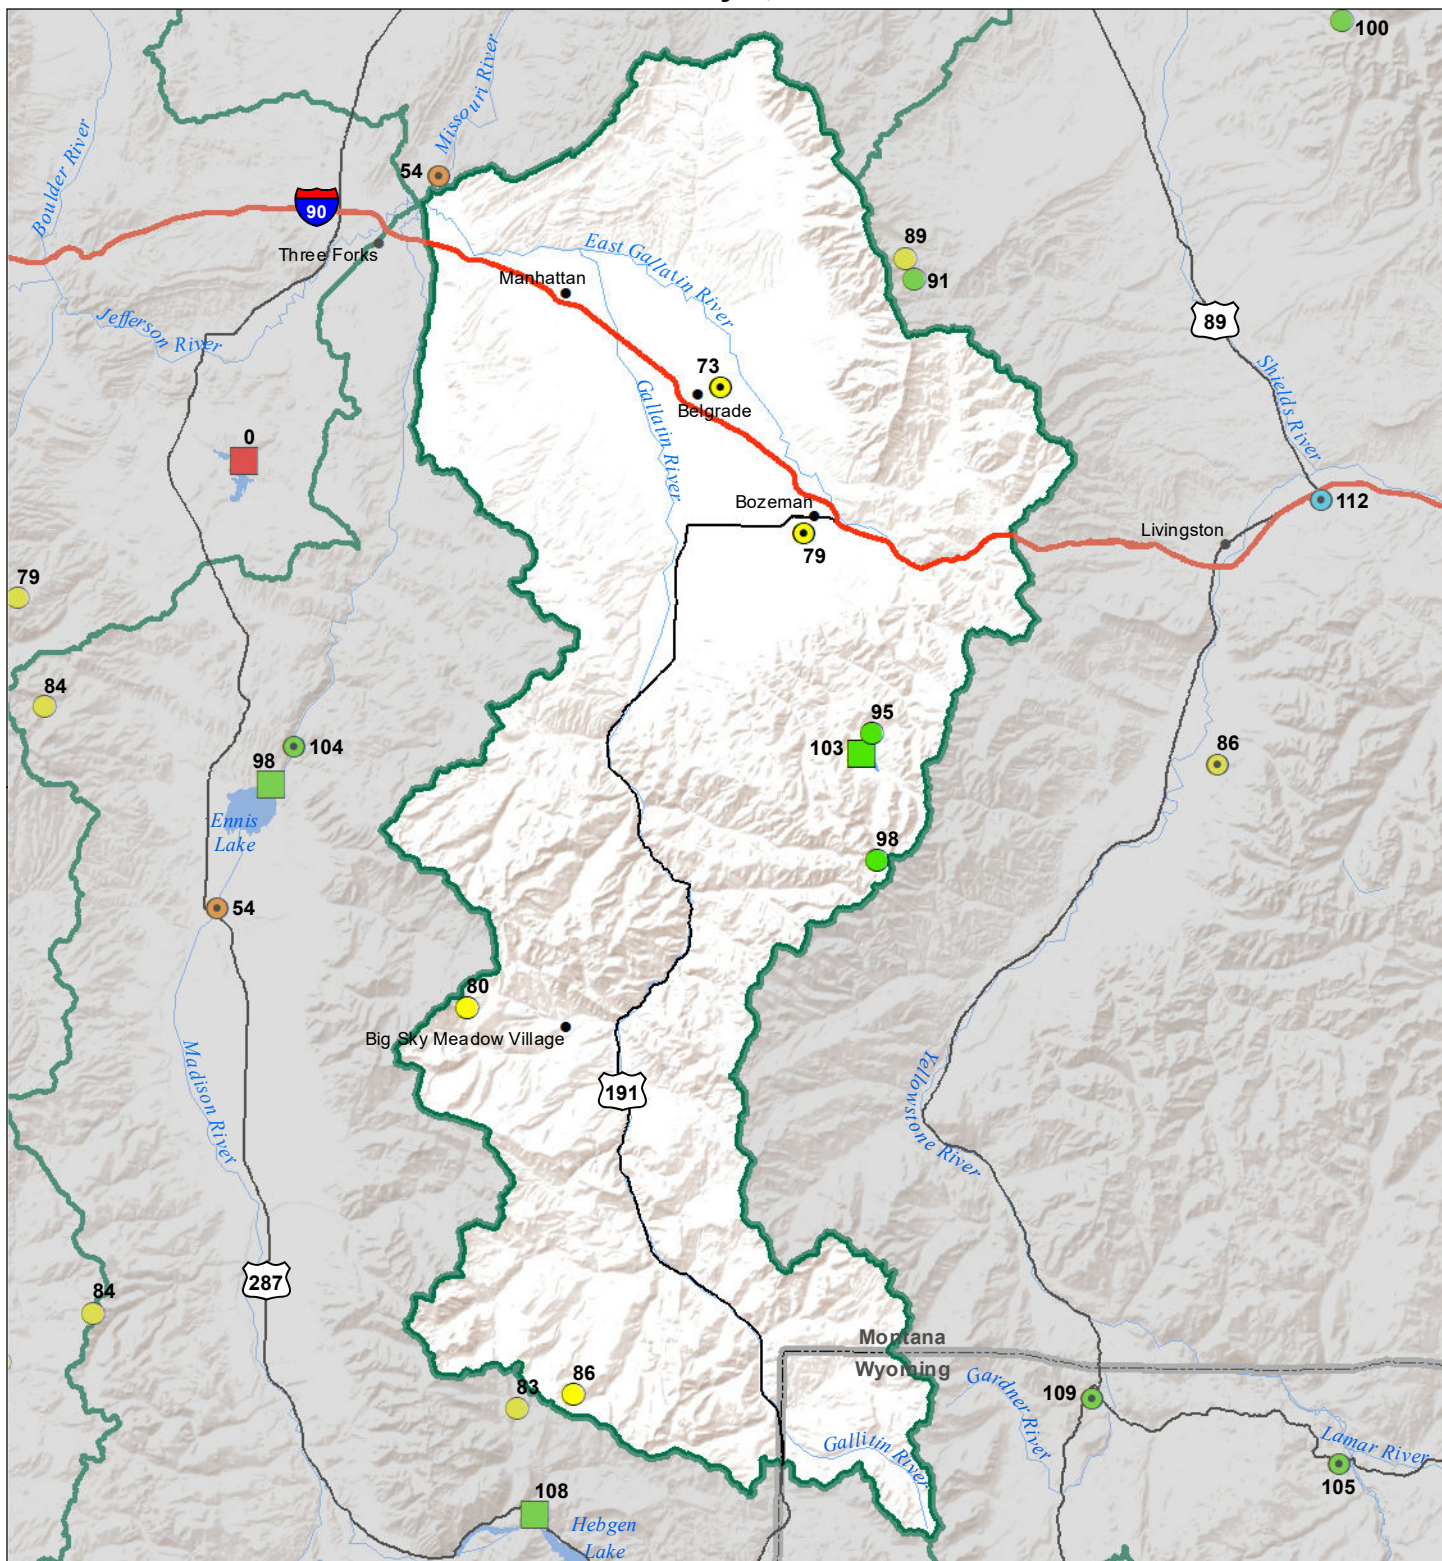

Gallatin River Basin Water Year to Date Precipitation and Reservoir Levels Percentage of Normal February 1, 2021

Precipitation Percent of Normal

SNOTEL		COOP/ACIS	
● > 150%	● 71 - 90%	● > 150%	● 71 - 90%
● 131 - 150%	● 51 - 70%	● 131 - 150%	● 51 - 70%
● 111 - 130%	● 1 - 50%	● 111 - 130%	● 1 - 50%
● 91 - 110%		● 91 - 110%	

Reservoirs Percent of Normal

■ > 150%
■ 131 - 150%
■ 111 - 130%
■ 91 - 110%
■ 71 - 90%
■ 51 - 70%
■ 1 - 50%