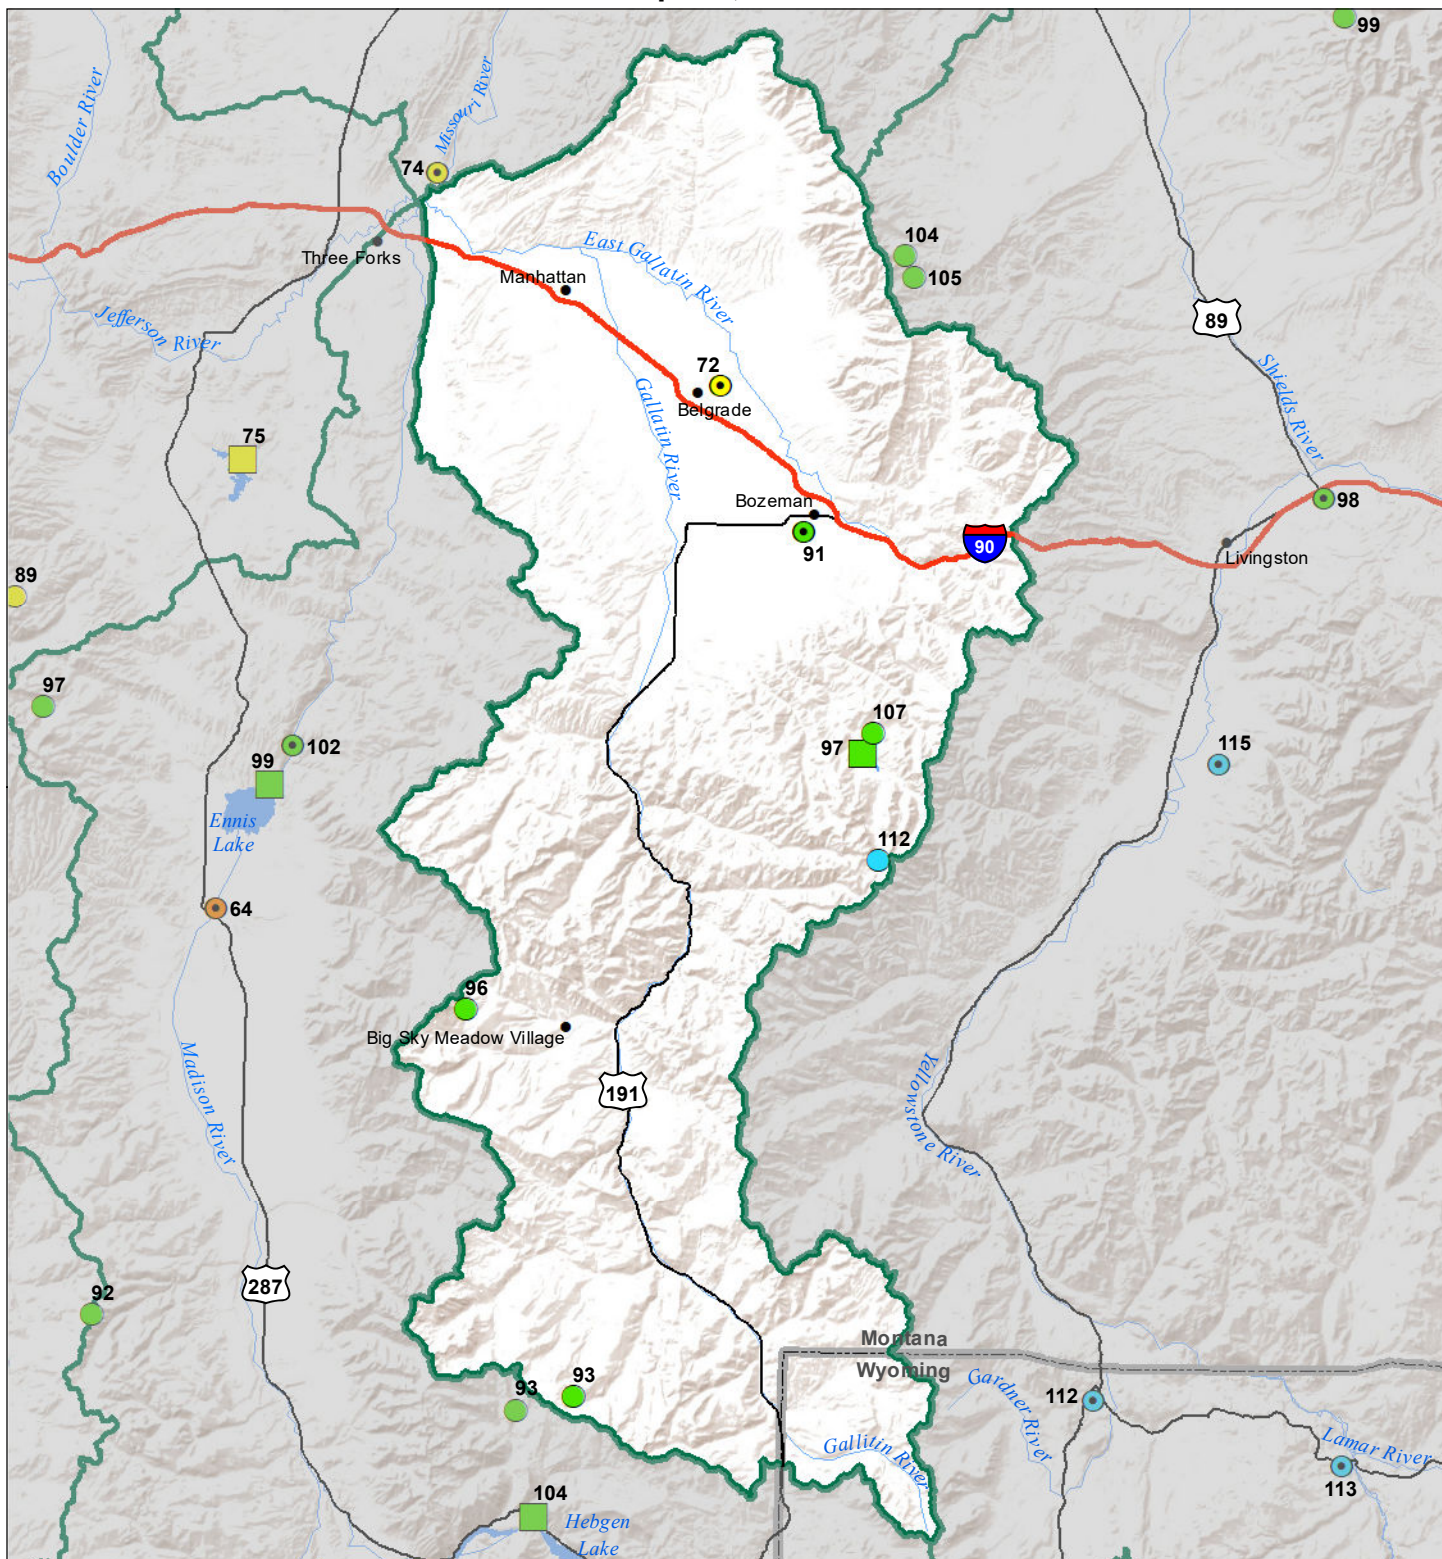

# Gallatin River Basin Water Year to Date Precipitation and Reservoir Levels Percentage of Normal April 1, 2021

### Precipitation Percent of Normal

SNOTEL		COOP/ACIS	
● > 150%	● 71 - 90%	● > 150%	● 71 - 90%
● 131 - 150%	● 51 - 70%	● 131 - 150%	● 51 - 70%
● 111 - 130%	● 1 - 50%	● 111 - 130%	● 1 - 50%
● 91 - 110%		● 91 - 110%	

### Reservoirs Percent of Normal

■ > 150%
■ 131 - 150%
■ 111 - 130%
■ 91 - 110%
■ 71 - 90%
■ 51 - 70%
■ 1 - 50%