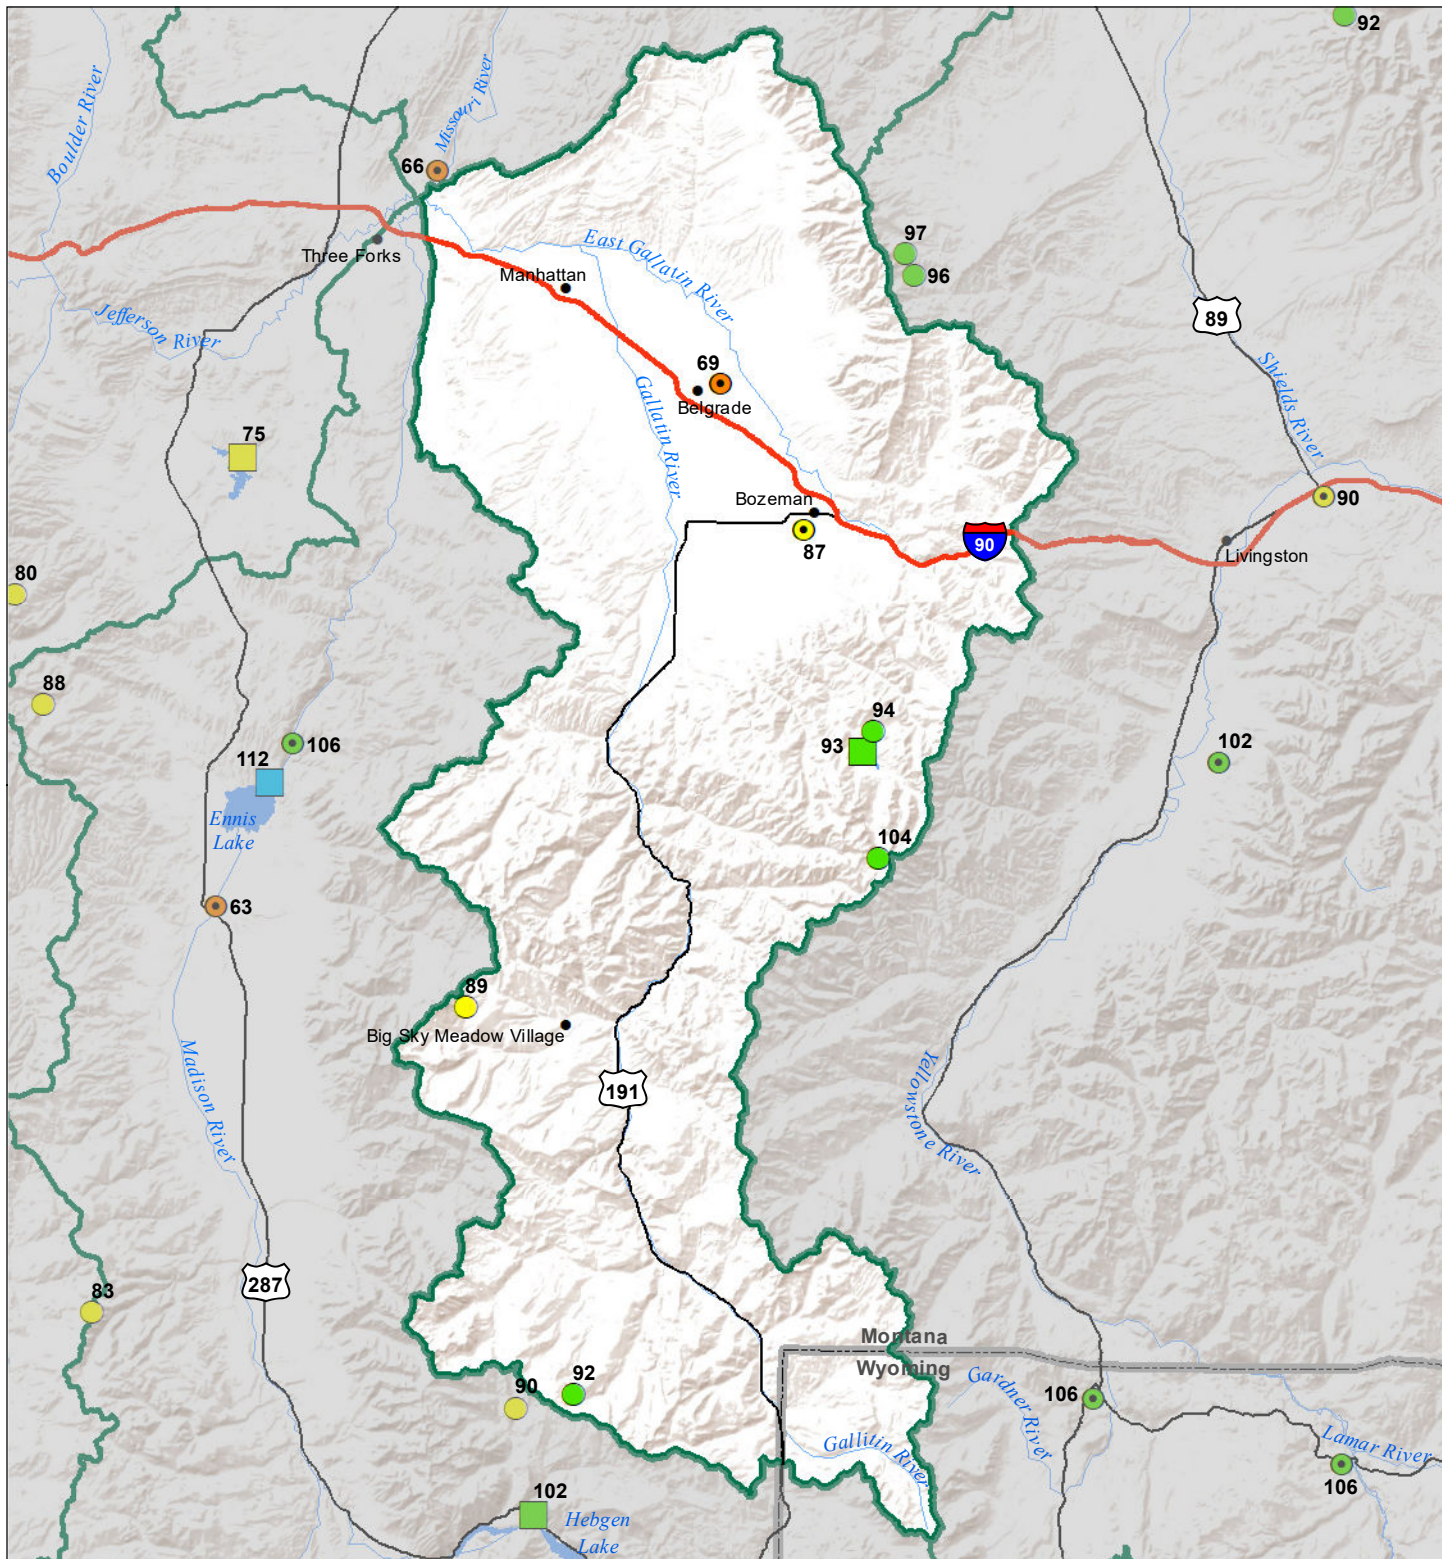

Gallatin River Basin Water Year to Date Precipitation and Reservoir Levels Percentage of Normal May 1, 2021

Precipitation Percent of Normal

SNOTEL		COOP/ACIS	
● > 150%	● 71 - 90%	● > 150%	● 71 - 90%
● 131 - 150%	● 51 - 70%	● 131 - 150%	● 51 - 70%
● 111 - 130%	● 1 - 50%	● 111 - 130%	● 1 - 50%
● 91 - 110%		● 91 - 110%	

Reservoirs Percent of Normal

■ > 150%
■ 131 - 150%
■ 111 - 130%
■ 91 - 110%
■ 71 - 90%
■ 51 - 70%
■ 1 - 50%