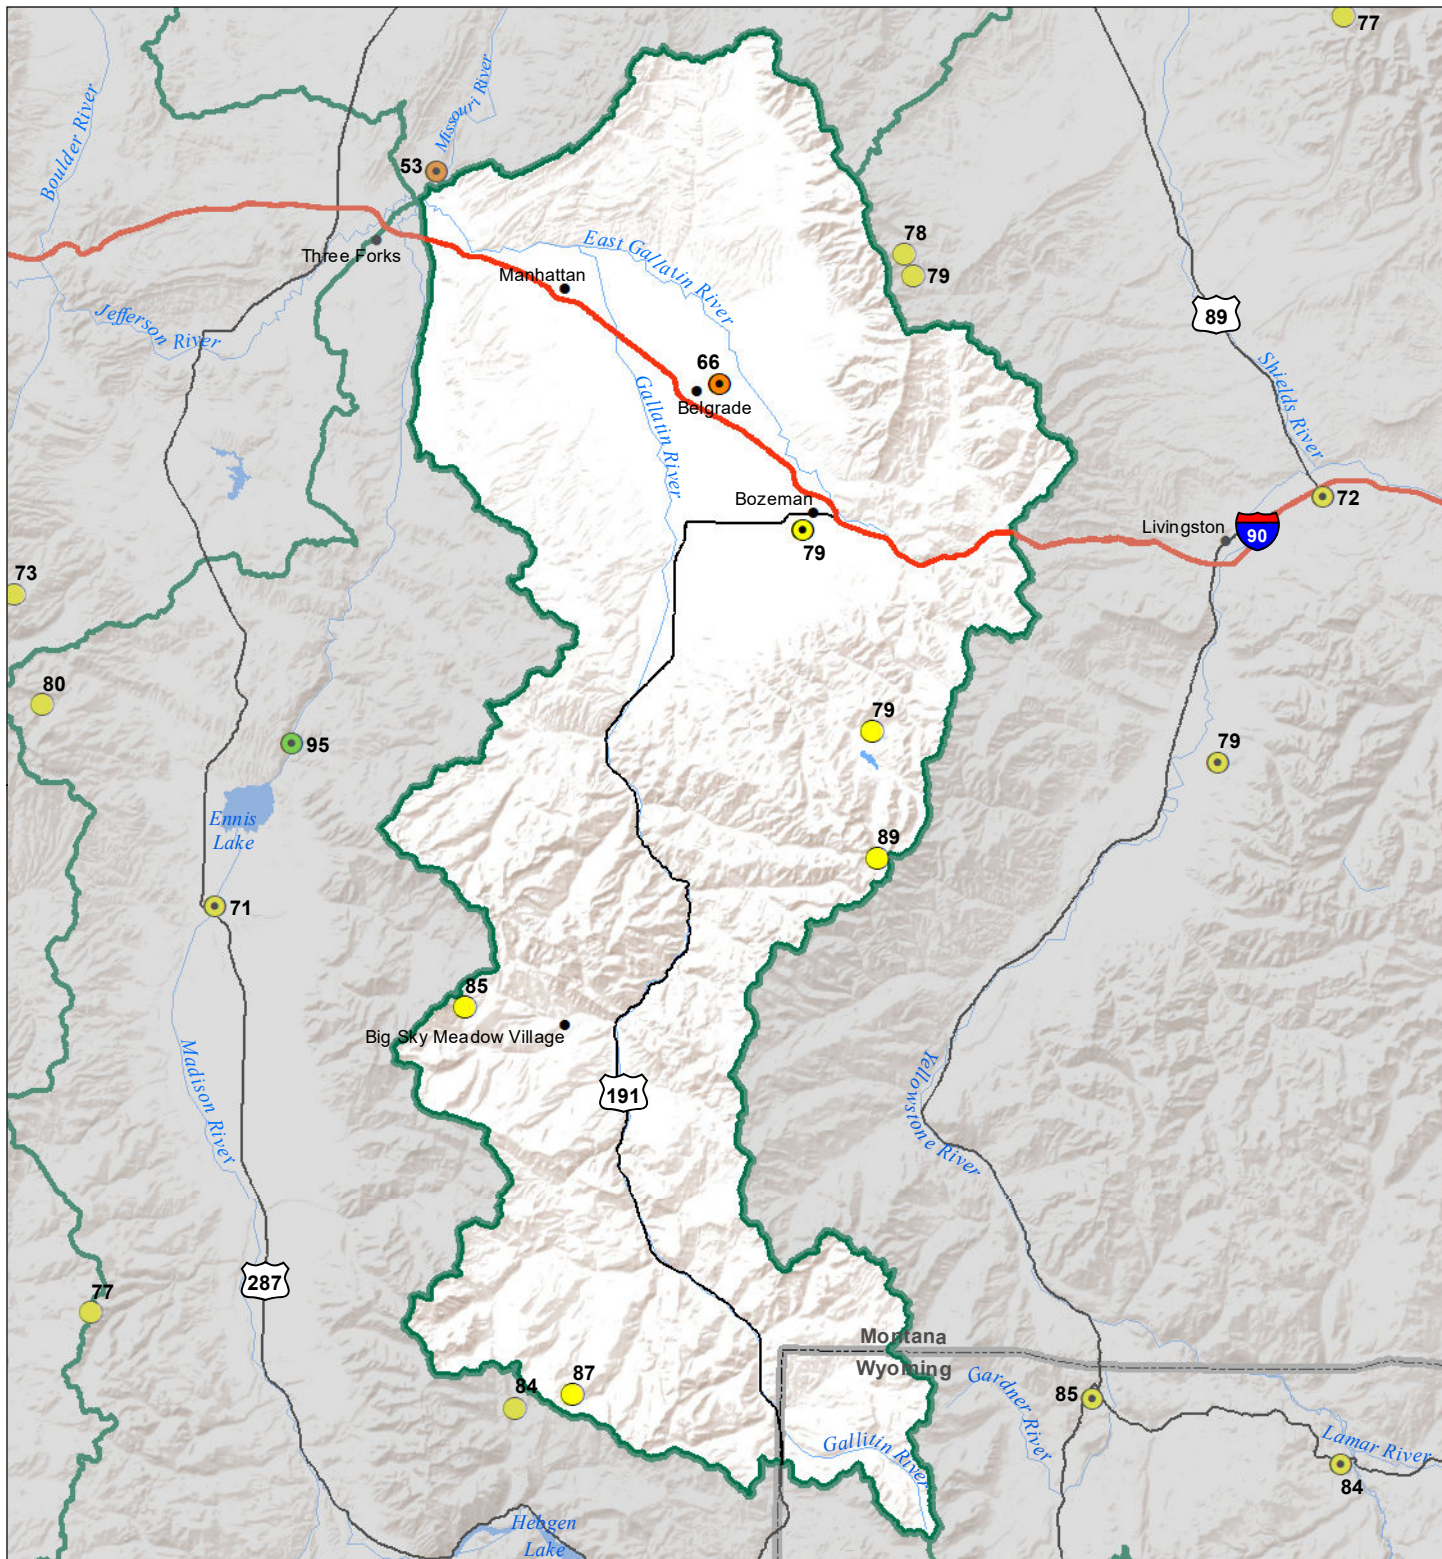

Gallatin River Basin Water Year to Date Precipitation and Reservoir Levels Percentage of Normal August 1, 2021

Precipitation Percent of Normal

SNOTEL

- > 150%
- 131 - 150%
- 111 - 130%
- 91 - 110%
- 71 - 90%
- 51 - 70%
- 1 - 50%

COOP/ACIS

- > 150%
- 131 - 150%
- 111 - 130%
- 91 - 110%
- 71 - 90%
- 51 - 70%
- 1 - 50%

Reservoirs Percent of Normal

- > 150%
- 131 - 150%
- 111 - 130%
- 91 - 110%
- 71 - 90%
- 51 - 70%
- 1 - 50%