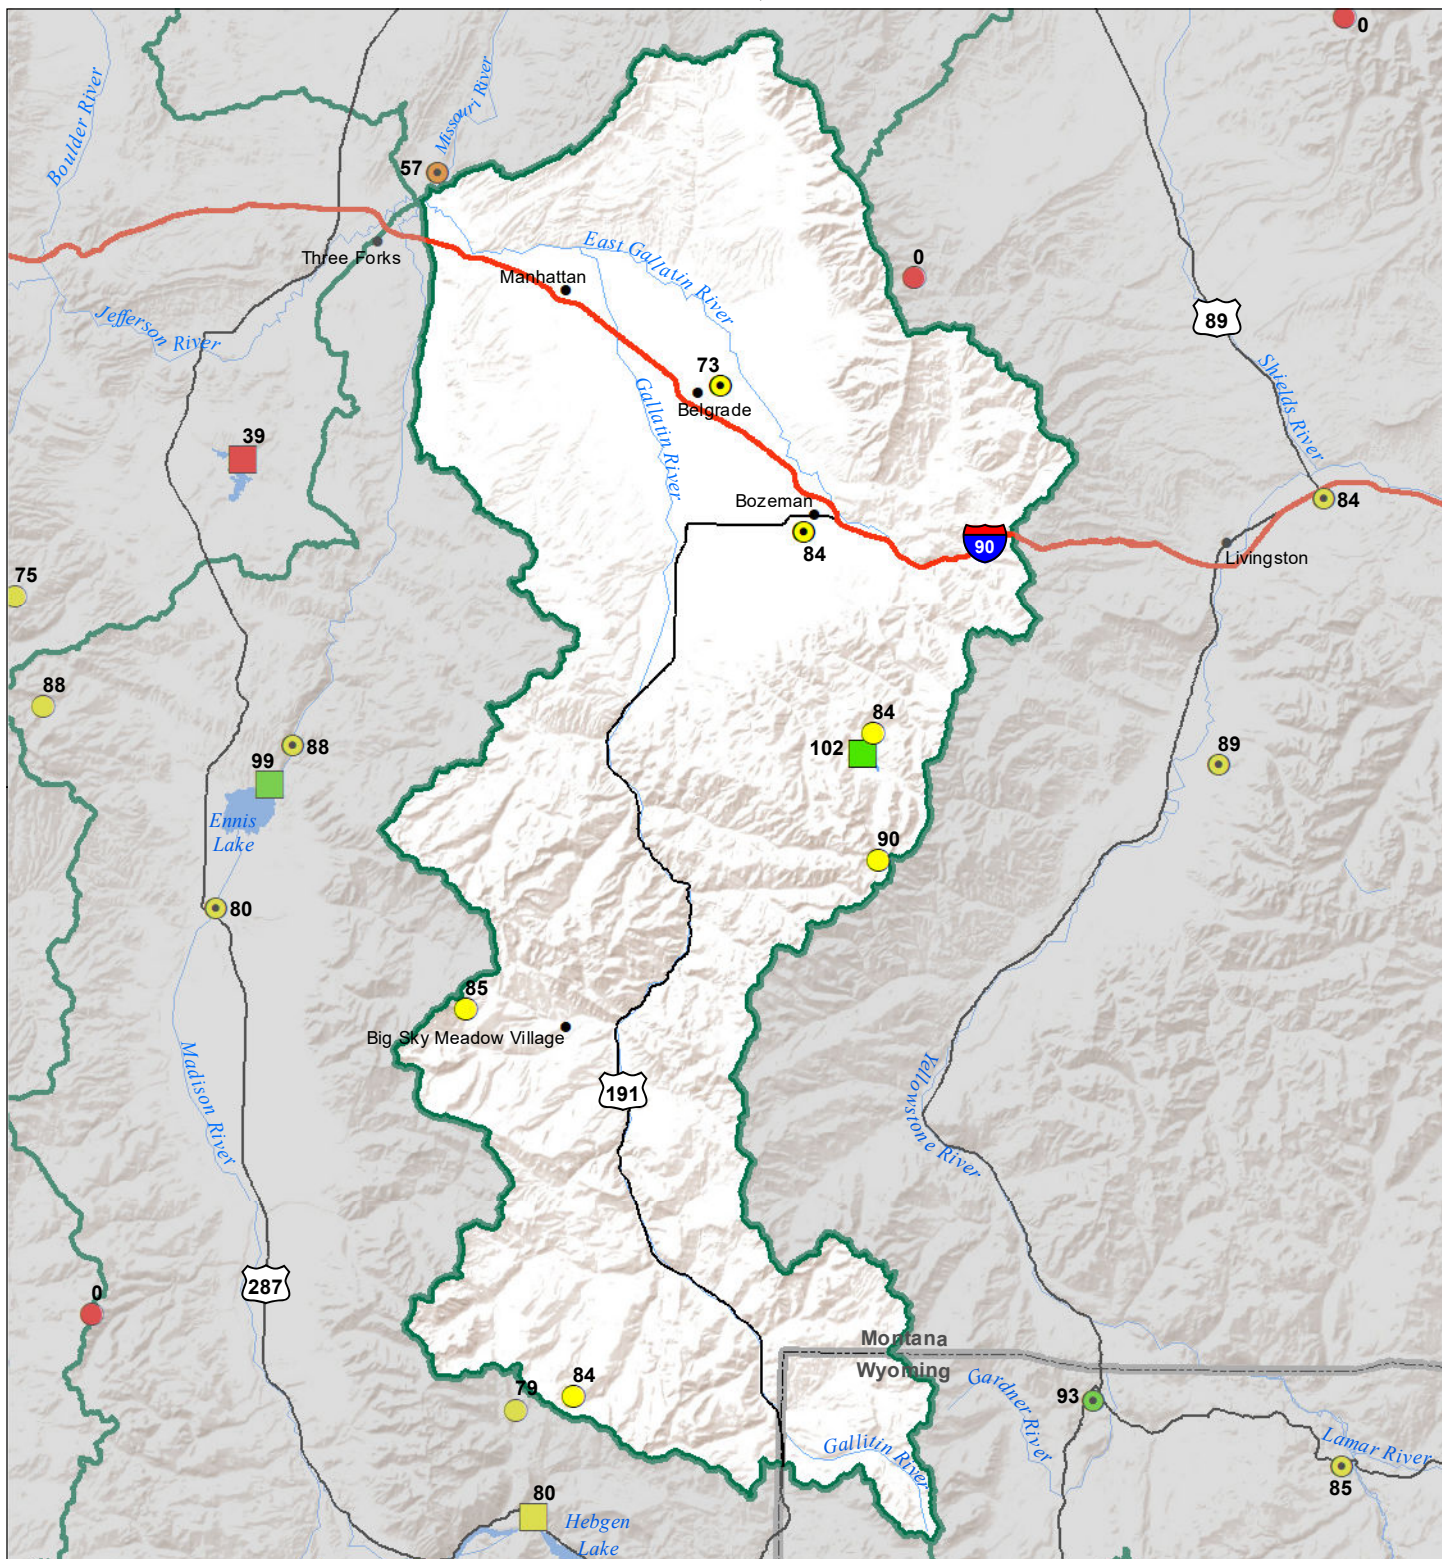

Gallatin River Basin Water Year to Date Precipitation and Reservoir Levels Percentage of Normal October 1, 2021

Precipitation Percent of Normal

SNOTEL		COOP/ACIS	
● > 150%	● 71 - 90%	● > 150%	● 71 - 90%
● 131 - 150%	● 51 - 70%	● 131 - 150%	● 51 - 70%
● 111 - 130%	● 1 - 50%	● 111 - 130%	● 1 - 50%
● 91 - 110%		● 91 - 110%	

Reservoirs Percent of Normal

■ > 150%
■ 131 - 150%
■ 111 - 130%
■ 91 - 110%
■ 71 - 90%
■ 51 - 70%
■ 1 - 50%